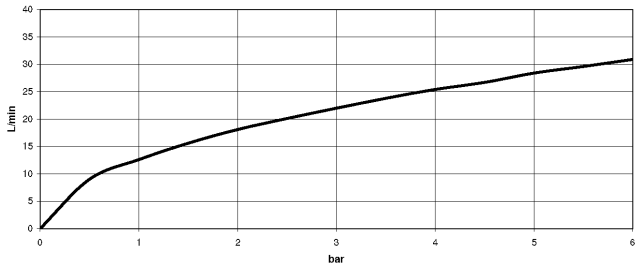

## Required miscellaneous

- Concealed adapter -** 35 080 970-90
- please order two adapters (USA only) 0010

25 133 882  
mm [inches]

**Flow rate chart**

**Codes & Standards**

Scottish Water  
Byelaws

UK Water Supply  
Regulations