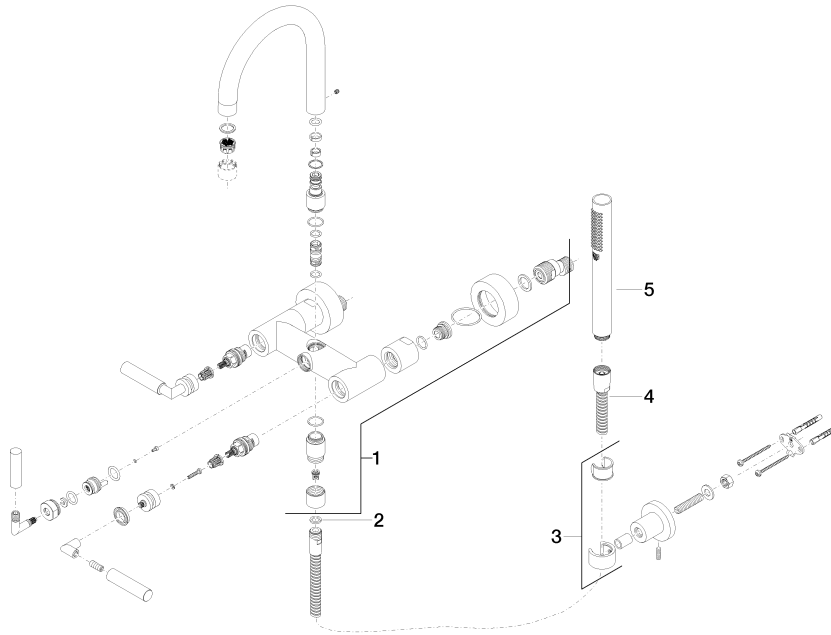

# TARA Bath mixer for wall mounting with hand shower set - Champagne (22kt Gold)

TARA

25 133 882

- spout: circular, air-enriched flow
- max. flow 22 l/min at 3 bar flow pressure
- Hand shower: COMPACT RAIN, max. flow rate 6.8 l/min (at 3 bar)
- complete hand shower set with anti-scale system
- 240mm projection
- rotary diverter for bath/shower
- slide-on rosettes Ø 65 mm
- rosette for shower holder Ø 50mm
- 1/2" connection
- gauge 150 mm - 15 mm
- metal shower hose 1250mm with integrated anti-twist protection
- WRAS 2210004

## Required miscellaneous

- Concealed adapter -** 35 080 970-90
- please order two adapters (USA only) 0010

25 133 882  
mm [inches]

**Flow rate chart**

**Codes & Standards**

Scottish Water  
Byelaws

UK Water Supply  
Regulations

TARA Bath mixer for wall mounting with hand shower set - Champagne (22kt Gold)

---

TARA

25 133 882  
Certificates

---

WRAS\_2210

25 133 882

Product version from 5/27/2021

TARA Bath mixer for wall mounting with hand shower set - Champagne (22kt Gold)

---

TARA

25 133 882