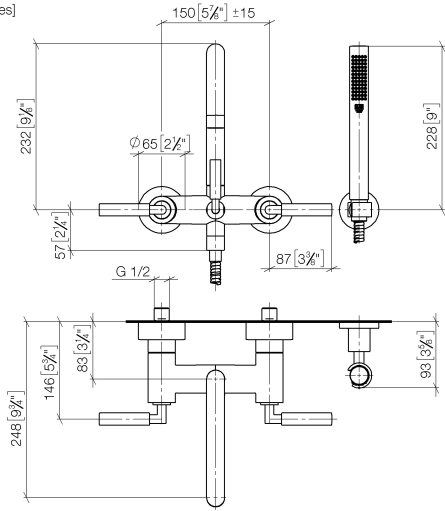

# TARA Bath mixer for wall mounting with hand shower set - Champagne (22kt Gold)

TARA

25 133 882

- spout: circular, air-enriched flow
- max. flow 22 l/min at 3 bar flow pressure
- Hand shower: COMPACT RAIN, max. flow rate 6.8 l/min (at 3 bar)
- complete hand shower set with anti-scale system
- 240mm projection
- rotary diverter for bath/shower
- slide-on rosettes Ø 65 mm
- rosette for shower holder Ø 50mm
- 1/2" connection
- gauge 150 mm - 15 mm
- metal shower hose 1250mm with integrated anti-twist protection
- WRAS 2210004

## Required miscellaneous

- Concealed adapter -** 35 080 970-90
- please order two adapters (USA only) 0010

25 133 882  
mm [inches]

**Flow rate chart**

**Codes & Standards**

Scottish Water  
Byelaws

UK Water Supply  
Regulations