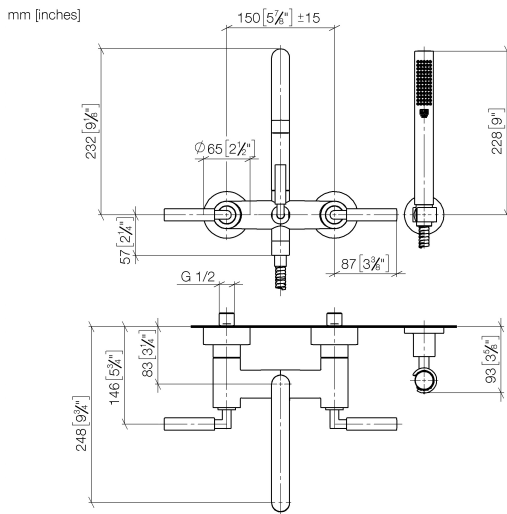

25 133 882

Flow rate chart

Certificates

WRAS_2210004. LGA_18933. Belgaqua_21-026-27_4.