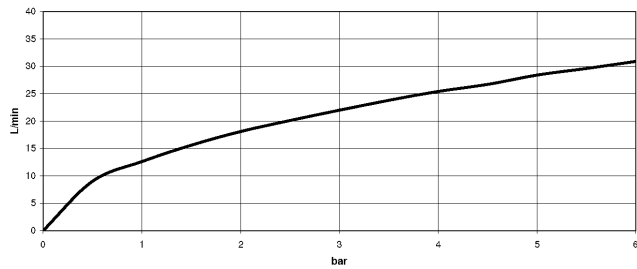

Flow rate chart

Certificates

WRAS_2210004. LGA_18933. Belgaqua_21-026-27_4.