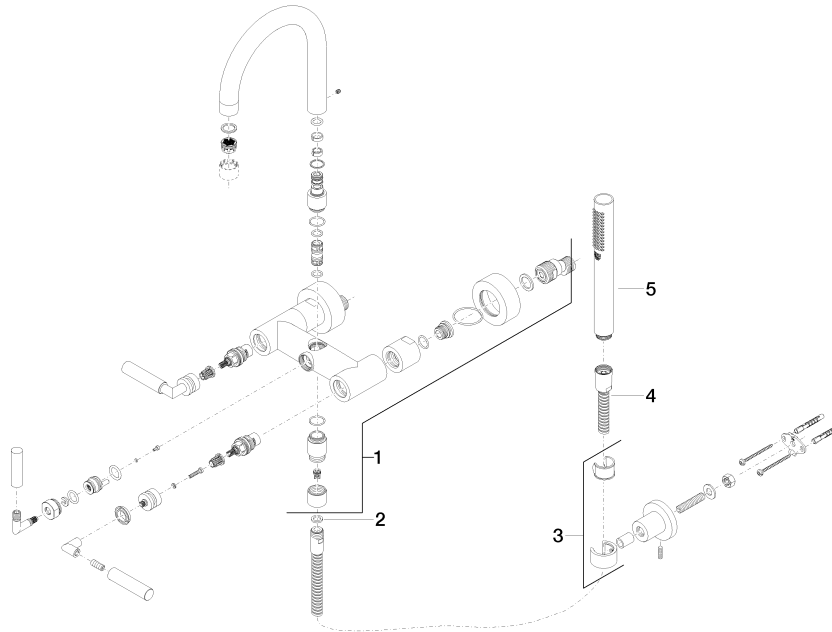

25 133 882

- spout: circular, air-enriched flow
- max. flow 22 l/min at 3 bar flow pressure
- Hand shower: COMPACT RAIN, max. flow rate 6.8 l/min (at 3 bar)
- complete hand shower set with anti-scale system
- 240mm projection
- rotary diverter for bath/shower
- slide-on rosettes Ø 65 mm
- rosette for shower holder Ø 50mm
- 1/2" connection
- gauge 150 mm - 15 mm
- metal shower hose 1250mm with integrated anti-twist protection
- WRAS 2210004

25 133 882

Flow rate chart

Certificates

WRAS\_2210004. LGA\_18933. Belgaqua\_21-026-27\_4.

25 133 882

Parts for other finishes can be found here: [Chrome](#)

### Spare parts list

No.	Item Number	Name	Quantity used	Delivery time
1	25 100 882-93	shower set	1	-
Spare part can no longer be ordered, please order the replacement item				
2	90 14 20 026 00 90	seal	1	2
3	28 050 892-93	TARA Wall bracket - Brushed Chrome	1	20
4	90 30 02 072 00-93	Metal shower hose 1/2" x 3/8" x 1250 mm - Brushed Chrome	1	20
5	28 019 979-93	Hand shower - Brushed Chrome	1	20