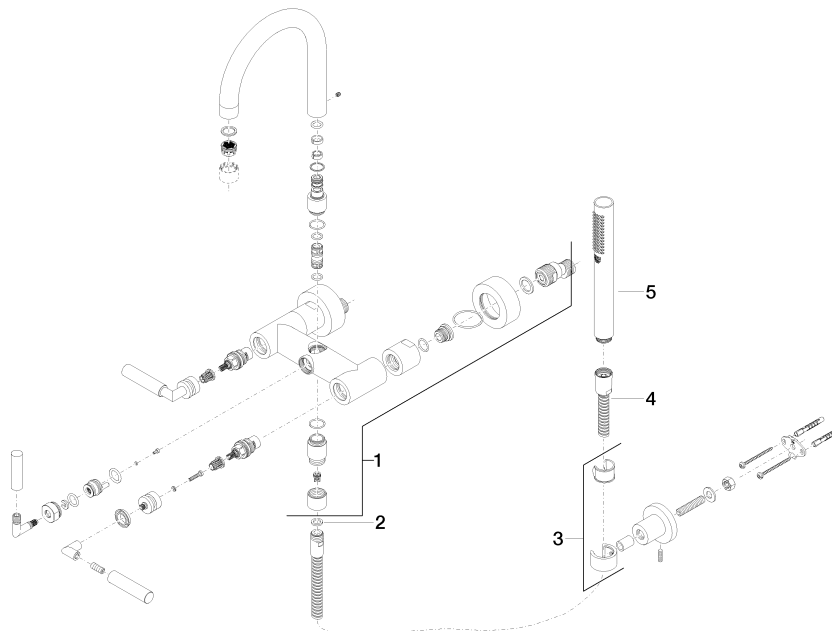

TARA Bath mixer for wall mounting with hand shower set - Brushed Dark Platinum

TARA

25 133 882

- spout: circular, air-enriched flow
- max. flow 22 l/min at 3 bar flow pressure
- Hand shower: COMPACT RAIN, max. flow rate 6.8 l/min (at 3 bar)
- complete hand shower set with anti-scale system
- 240mm projection
- rotary diverter for bath/shower
- slide-on rosettes Ø 65 mm
- rosette for shower holder Ø 50mm
- 1/2" connection
- gauge 150 mm - 15 mm
- metal shower hose 1250mm with integrated anti-twist protection
- WRAS 2210004

Required miscellaneous

- Concealed adapter -** 35 080 970-90
- please order two adapters (USA only) 0010

25 133 882
mm [inches]

Flow rate chart

Certificates

WRAS_2210004. LGA_18933. Belgaqua_21-026-27_4.

25 133 882

Spare parts list

No.	Item Number	Name	Quantity used	Delivery time
1	25 100 882-99	shower set	1	-
Spare part can no longer be ordered, please order the replacement item				
2	90 14 20 026 00 90	seal	1	2
3	28 050 892-99	TARA Wall bracket - Brushed Dark Platinum	1	30
4	90 30 02 072 00-99	Metal shower hose 1/2" x 3/8" x 1250 mm - Brushed Dark Platinum	1	30
5	28 019 979-99	Hand shower - Brushed Dark Platinum	1	30