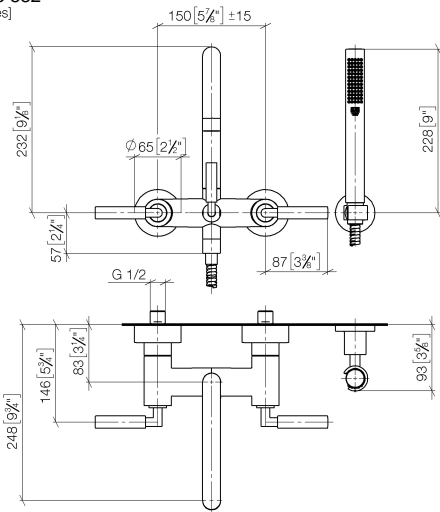

TARA Bath mixer for wall mounting with hand shower set - Brushed Dark Platinum

TARA

25 133 882

- spout: circular, air-enriched flow
- max. flow 22 l/min at 3 bar flow pressure
- Hand shower: COMPACT RAIN, max. flow rate 6.8 l/min (at 3 bar)
- complete hand shower set with anti-scale system
- 240mm projection
- rotary diverter for bath/shower
- slide-on rosettes Ø 65 mm
- rosette for shower holder Ø 50mm
- 1/2" connection
- gauge 150 mm - 15 mm
- metal shower hose 1250mm with integrated anti-twist protection
- WRAS 2210004

Required miscellaneous

- Concealed adapter -** 35 080 970-90
- please order two adapters (USA only) 0010

25 133 882
mm [inches]

Flow rate chart

Certificates

WRAS_2210004. LGA_18933. Belgaqua_21-026-27_4.

25 133 882

Spare parts list

No.	Item Number	Name	Quantity used	Delivery time
1	25 100 882-99	shower set	1	-
Spare part can no longer be ordered, please order the replacement item				
2	90 14 20 026 00 90	seal	1	2
3	28 050 892-99	TARA Wall bracket - Brushed Dark Platinum	1	30
4	90 30 02 072 00-99	Metal shower hose 1/2" x 3/8" x 1250 mm - Brushed Dark Platinum	1	30
5	28 019 979-99	Hand shower - Brushed Dark Platinum	1	30