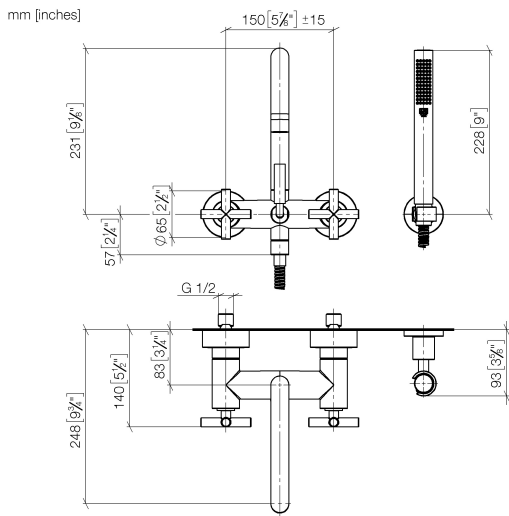

25 133 892

Flow rate chart

Certificates

WRAS_2210004.   LGA_18933.   Belgaqua_21-026-27_4.