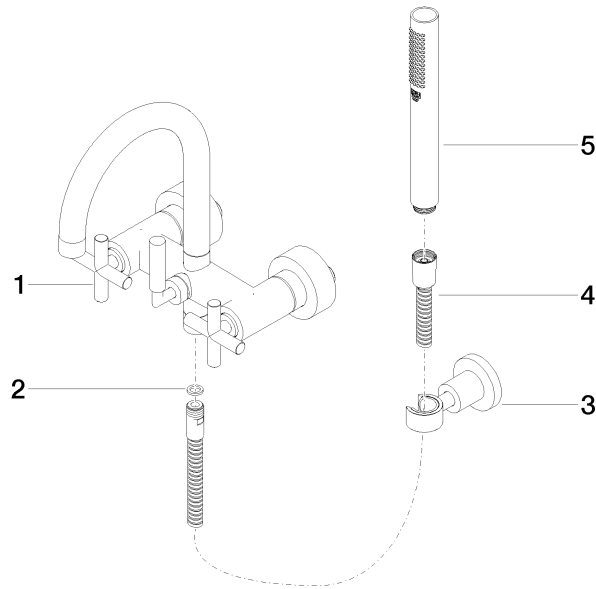

25 133 892

- spout: circular, air-enriched flow
- max. flow 22 l/min at 3 bar flow pressure
- Hand shower: COMPACT RAIN, max. flow rate 6.8 l/min (at 3 bar)
- complete hand shower set with anti-scale system
- 240mm projection
- rotary diverter for bath/shower
- slide-on rosettes Ø 65 mm
- rosette for shower holder Ø 50mm
- 1/2" connection
- gauge 150 mm - 15 mm
- metal shower hose 1250mm with integrated anti-twist protection

Required miscellaneous

	Concealed adapter -	35 080 970-90
	•please order two adapters (USA only)	0010

25 133 892

Flow rate chart

Certificates

WRAS_2210004. LGA_18933. Belgaqua_21-026-27_4.

25 133 892

Spare parts list

No.	Item Number	Name	Quantity used	Delivery time
1	25 100 892-00	TARA Bath mixer for wall mounting - Chrome	1	-
Spare part can no longer be ordered, please order the replacement item				
2	90 14 20 026 00 90	seal	1	2
3	28 050 892-00	TARA Wall bracket - Chrome	1	10
4	90 30 02 072 00-00	Metal shower hose 1/2" x 3/8" x 1250 mm - Chrome	1	10
5	90 12 11 140 30-00	shower	1	10