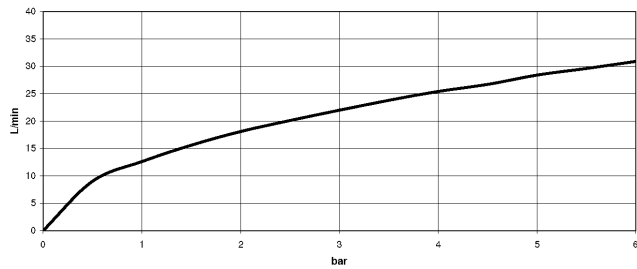

Flow rate chart

Certificates

WRAS_2210004.   LGA_18933.   Belgaqua_21-026-27_4.