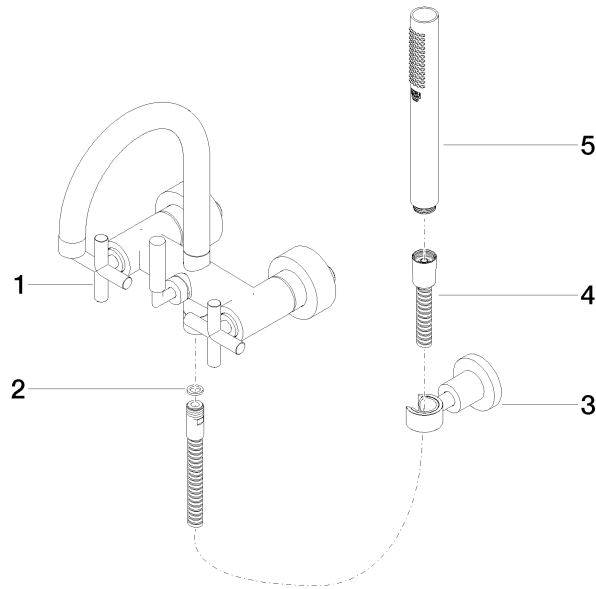

25 133 892

- spout: circular, air-enriched flow
- max. flow 22 l/min at 3 bar flow pressure
- Hand shower: COMPACT RAIN, max. flow rate 6.8 l/min (at 3 bar)
- complete hand shower set with anti-scale system
- 240mm projection
- rotary diverter for bath/shower
- slide-on rosettes Ø 65 mm
- rosette for shower holder Ø 50mm
- 1/2" connection
- gauge 150 mm - 15 mm
- metal shower hose 1250mm with integrated anti-twist protection

Required miscellaneous

- Concealed adapter -** 35 080 970-90
- please order two adapters (USA only) 0010

25 133 892

Flow rate chart

Certificates

WRAS_2210004. LGA_18933. Belgaqua_21-026-27_4.

25 133 892

Spare parts list

No.	Item Number	Name	Quantity used	Delivery time
1	25 100 892-00	TARA Bath mixer for wall mounting - Chrome	1	-
Spare part can no longer be ordered, please order the replacement item				
2	90 14 20 026 00 90	seal	1	2
3	28 050 892-00	TARA Wall bracket - Chrome	1	10
4	90 30 02 072 00-00	Metal shower hose 1/2" x 3/8" x 1250 mm - Chrome	1	10
5	90 12 11 140 30-00	shower	1	10