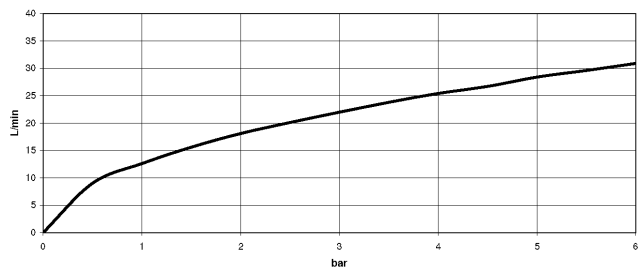

Required miscellaneous

- Concealed adapter -** 35 080 970-90
- please order two adapters (USA only) 0010

25 133 892

Flow rate chart

Certificates

WRAS_2210004. LGA_18933. Belgaqua_21-026-27_4.

25 133 892

Spare parts list