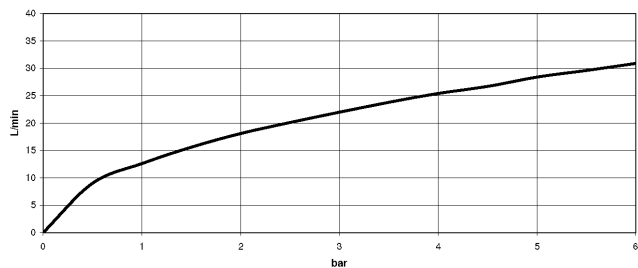

Required miscellaneous

- Concealed adapter -** 35 080 970-90
 •please order two adapters (USA only) 0010

25 133 892

Flow rate chart

Certificates

WRAS_2210004. LGA_18933. Belgaqua_21-026-27_4.

25 133 892

Spare parts list