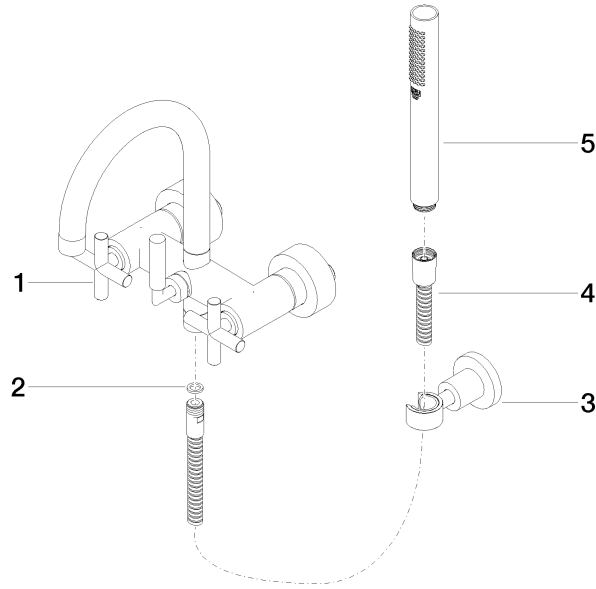

25 133 892

- spout: circular, air-enriched flow
- max. flow 22 l/min at 3 bar flow pressure
- Hand shower: COMPACT RAIN, max. flow rate 6.8 l/min (at 3 bar)
- complete hand shower set with anti-scale system
- 240mm projection
- rotary diverter for bath/shower
- slide-on rosettes Ø 65 mm
- rosette for shower holder Ø 50mm
- 1/2" connection
- gauge 150 mm - 15 mm
- metal shower hose 1250mm with integrated anti-twist protection
- WRAS 2210004

Required miscellaneous

- Concealed adapter -** 35 080 970-90
 •please order two adapters (USA only) 0010

25 133 892

Flow rate chart

Certificates

WRAS_2210004. LGA_18933. Belgaqua_21-026-27_4.

25 133 892

Spare parts list

No.	Item Number	Name	Quantity used	Delivery time
1	25 100 892-06	TARA Bath mixer for wall mounting - Brushed Platinum	1	-
Spare part can no longer be ordered, please order the replacement item				
2	90 14 20 026 00 90	seal	1	2
3	28 050 892-06	TARA Wall bracket - Brushed Platinum	1	10
4	90 30 02 072 00-06	Metal shower hose 1/2" x 3/8" x 1250 mm - Brushed Platinum	1	10
5	90 12 11 140 30-06	shower	1	10