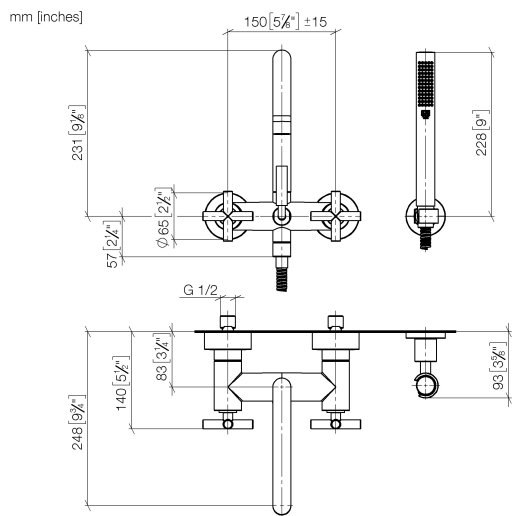

25 133 892

Flow rate chart