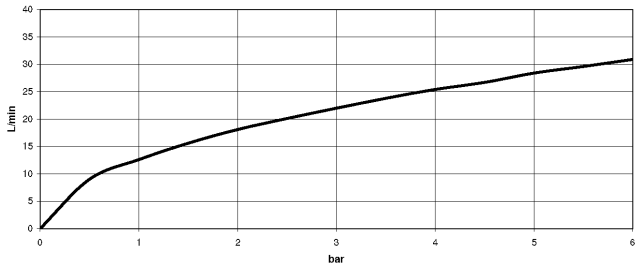

Required miscellaneous

- Concealed adapter -** 35 080 970-90
- please order two adapters (USA only) 0010

25 133 892

Flow rate chart

Codes & Standards

DIN 4109

EN 1717

ISO 3822