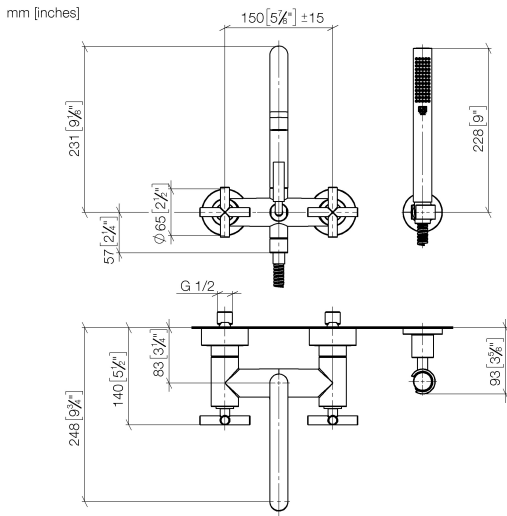

25 133 892

Flow rate chart