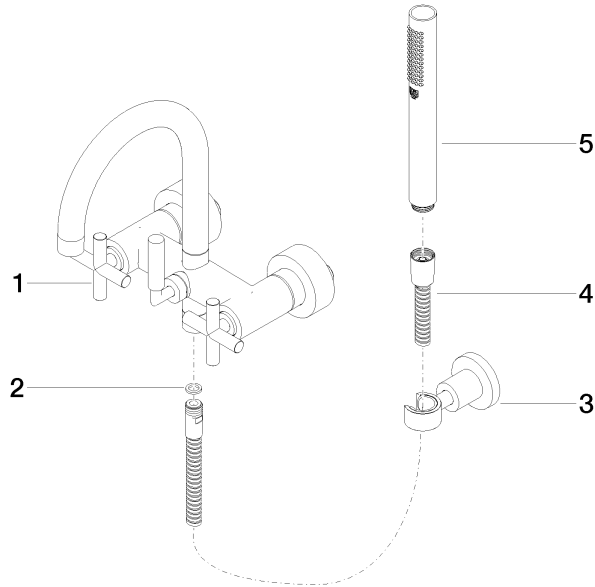

25 133 892

- spout: circular, air-enriched flow
- max. flow 22 l/min at 3 bar flow pressure
- Hand shower: COMPACT RAIN, max. flow rate 6.8 l/min (at 3 bar)
- complete hand shower set with anti-scale system
- 240mm projection
- rotary diverter for bath/shower
- slide-on rosettes Ø 65 mm
- rosette for shower holder Ø 50mm
- 1/2" connection
- gauge 150 mm - 15 mm
- metal shower hose 1250mm with integrated anti-twist protection
- WRAS 2210004

Scottish Water  
Byelaws

UK Water Supply  
Regulations

Ü-Zeichen

TARA Bath mixer for wall mounting with hand shower set - Platinum

---

TARA

25 133 892

Certificates

---

LGA\_18

Belgaqua\_21-026-2 WRAS\_2210

25 133 892

Product version up to 5/27/2021

**Product version from 5/27/2021**

# TARA Bath mixer for wall mounting with hand shower set - Platinum

TARA

25 133 892