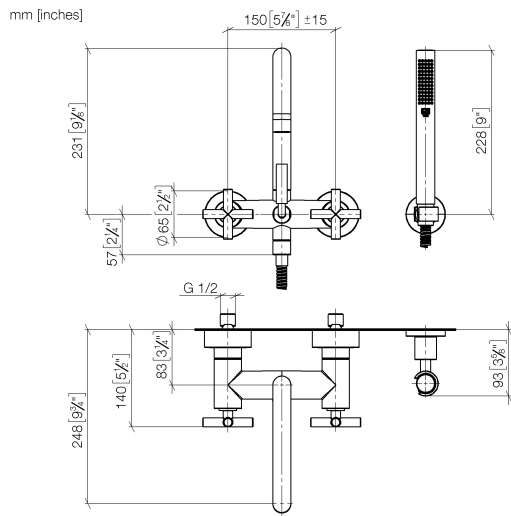

25 133 892

Flow rate chart

Certificates

WRAS_2210004.