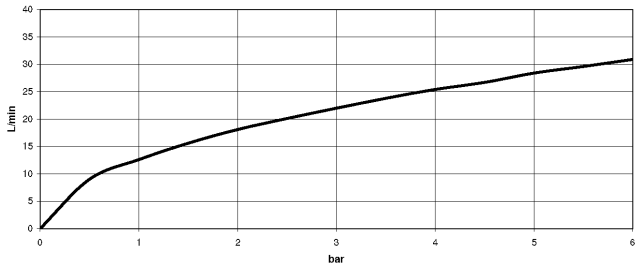

Required miscellaneous

Concealed adapter - 35 080 970-90
 •please order two adapters (USA only) 0010

25 133 892
mm [inches]

Flow rate chart

Codes & Standards

DIN 4109

EN 1717

ISO 3822