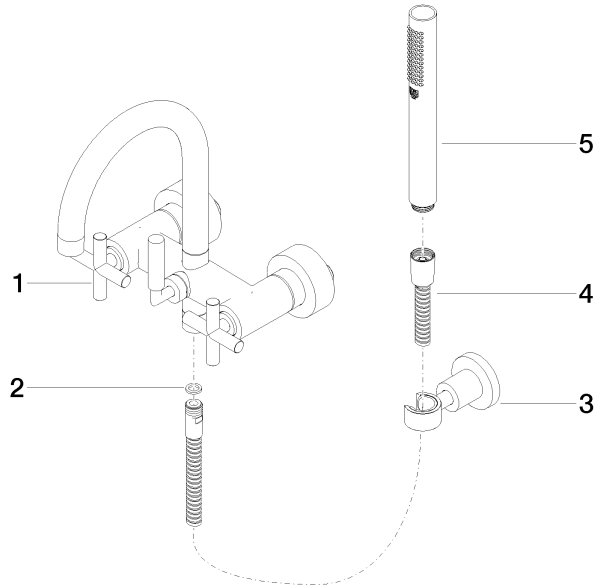

TARA Bath mixer for wall mounting with hand shower set - Brushed Durabronz (23kt Gold)

TARA

25 133 892

- spout: circular, air-enriched flow
- max. flow 22 l/min at 3 bar flow pressure
- Hand shower: COMPACT RAIN, max. flow rate 6.8 l/min (at 3 bar)
- complete hand shower set with anti-scale system
- 240mm projection
- rotary diverter for bath/shower
- slide-on rosettes Ø 65 mm
- rosette for shower holder Ø 50mm
- 1/2" connection
- gauge 150 mm - 15 mm
- metal shower hose 1250mm with integrated anti-twist protection
- WRAS 2210004

Scottish Water
Byelaws

UK Water Supply
Regulations

Ü-Zeichen

TARA Bath mixer for wall mounting with hand shower set - Brushed Durabross
(23kt Gold)

TARA

25 133 892
Certificates

LGA_18 Belgaqua_21-026-2 WRAS_2210

25 133 892

Product version up to 5/27/2021

Product version from 5/27/2021

TARA Bath mixer for wall mounting with hand shower set - Brushed Durabross
(23kt Gold)

TARA

25 133 892

Spare parts list

Product version up to 5/27/2021

Product version from 5/27/2021

No.	Item Number	Name	Quantity used	Delivery time
	25 100 892-28	TARA Bath mixer for wall mounting - Brushed Durabross (23kt Gold)	5	-

Spare part can no longer be ordered, please order the replacement item