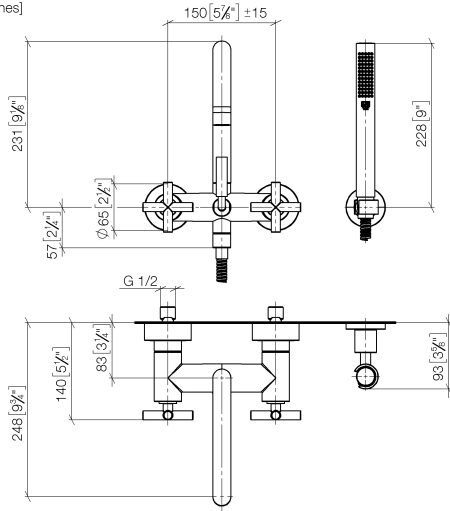

TARA Bath mixer for wall mounting with hand shower set - Brushed Durabronz (23kt Gold)

TARA

25 133 892

- spout: circular, air-enriched flow
- max. flow 22 l/min at 3 bar flow pressure
- Hand shower: COMPACT RAIN, max. flow rate 6.8 l/min (at 3 bar)
- complete hand shower set with anti-scale system
- 240mm projection
- rotary diverter for bath/shower
- slide-on rosettes Ø 65 mm
- rosette for shower holder Ø 50mm
- 1/2" connection
- gauge 150 mm - 15 mm
- metal shower hose 1250mm with integrated anti-twist protection
- WRAS 2210004

Required miscellaneous

Concealed adapter - 35 080 970-90
 •please order two adapters (USA only) 0010

25 133 892
mm [inches]

Flow rate chart

Codes & Standards

DIN 4109

EN 1717

ISO 3822

Scottish Water
Byelaws

UK Water Supply
Regulations

Ü-Zeichen

TARA Bath mixer for wall mounting with hand shower set - Brushed Durabross
(23kt Gold)

TARA

25 133 892
Certificates

LGA_18 Belgaqua_21-026-2 WRAS_2210

25 133 892

Product version up to 5/27/2021

Product version from 5/27/2021

TARA Bath mixer for wall mounting with hand shower set - Brushed Durabross
(23kt Gold)

TARA

25 133 892

Spare parts list

Product version up to 5/27/2021