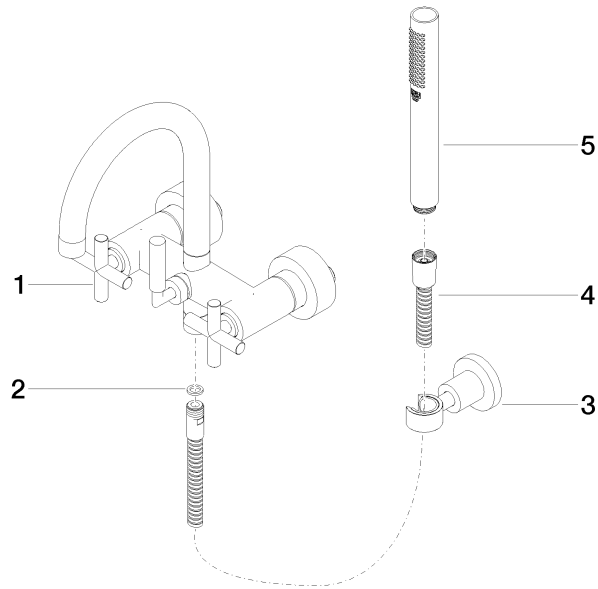

25 133 892

- spout: circular, air-enriched flow
- max. flow 22 l/min at 3 bar flow pressure
- Hand shower: COMPACT RAIN, max. flow rate 6.8 l/min (at 3 bar)
- complete hand shower set with anti-scale system
- 240mm projection
- rotary diverter for bath/shower
- slide-on rosettes Ø 65 mm
- rosette for shower holder Ø 50mm
- 1/2" connection
- gauge 150 mm - 15 mm
- metal shower hose 1250mm with integrated anti-twist protection
- WRAS 2210004

Required miscellaneous

- Concealed adapter -** 35 080 970-90
 •please order two adapters (USA only) 0010

25 133 892

Spare parts list

No.	Item Number	Name	Quantity used	Delivery time
1	25 100 892-33	TARA Bath mixer for wall mounting - Matte Black	1	-
Spare part can no longer be ordered, please order the replacement item				
2	90 14 20 026 00 90	seal	1	2
3	28 050 892-33	TARA Wall bracket - Matte Black	1	10
4	90 30 02 072 00-33	Metal shower hose 1/2" x 3/8" x 1250 mm - Matte Black	1	30
5	90 12 11 140 30-33	shower	1	30