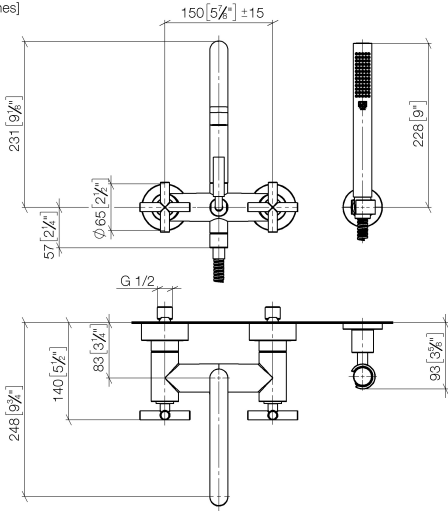

**TARA Bath mixer for wall mounting with hand shower set - Brushed Champagne (22kt Gold)**

TARA

25 133 892

- spout: circular, air-enriched flow
- max. flow 22 l/min at 3 bar flow pressure
- Hand shower: COMPACT RAIN, max. flow rate 6.8 l/min (at 3 bar)
- complete hand shower set with anti-scale system
- 240mm projection
- rotary diverter for bath/shower
- slide-on rosettes Ø 65 mm
- rosette for shower holder Ø 50mm
- 1/2" connection
- gauge 150 mm - 15 mm
- metal shower hose 1250mm with integrated anti-twist protection
- WRAS 2210004

**Required miscellaneous**

- Concealed adapter -** 35 080 970-90  
 •please order two adapters (USA only) 0010

25 133 892  
mm [inches]

**Flow rate chart**

**Certificates**

WRAS\_2210004.

25 133 892

### Spare parts list

No.	Item Number	Name	Quantity used	Delivery time
1	25 100 892-46	TARA Bath mixer for wall mounting - Brushed Champagne (22kt Gold)	1	-
Spare part can no longer be ordered, please order the replacement item				
2	90 14 20 026 00 90	seal	1	2
3	28 050 892-46	TARA Wall bracket - Brushed Champagne (22kt Gold)	1	30
4	90 30 02 072 00-46	Metal shower hose 1/2" x 3/8" x 1250 mm - Brushed Champagne (22kt Gold)	1	30
5	90 12 11 140 30-46	shower	1	30