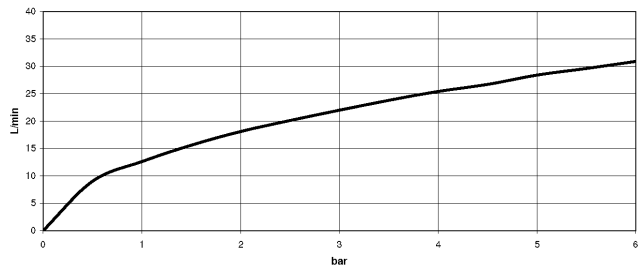

**Required miscellaneous**

- Concealed adapter -** 35 080 970-90  
 •please order two adapters (USA only) 0010

25 133 892  
mm [inches]

**Flow rate chart**

**Certificates**

WRAS\_2210004.

25 133 892