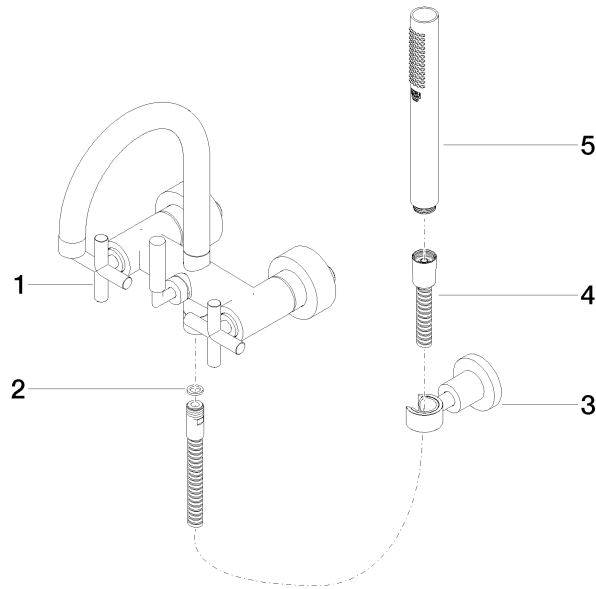

**TARA Bath mixer for wall mounting with hand shower set - Brushed Champagne (22kt Gold)**

TARA

25 133 892

- spout: circular, air-enriched flow
- max. flow 22 l/min at 3 bar flow pressure
- Hand shower: COMPACT RAIN, max. flow rate 6.8 l/min (at 3 bar)
- complete hand shower set with anti-scale system
- 240mm projection
- rotary diverter for bath/shower
- slide-on rosettes Ø 65 mm
- rosette for shower holder Ø 50mm
- 1/2" connection
- gauge 150 mm - 15 mm
- metal shower hose 1250mm with integrated anti-twist protection
- WRAS 2210004

**Required miscellaneous**

- Concealed adapter -** 35 080 970-90  
 •please order two adapters (USA only) 0010

25 133 892  
mm [inches]

**Flow rate chart**

**Certificates**

WRAS\_2210004.

25 133 892

### Spare parts list

No.	Item Number	Name	Quantity used	Delivery time
1	25 100 892-46	TARA Bath mixer for wall mounting - Brushed Champagne (22kt Gold)	1	-
Spare part can no longer be ordered, please order the replacement item				
2	90 14 20 026 00 90	seal	1	2
3	28 050 892-46	TARA Wall bracket - Brushed Champagne (22kt Gold)	1	30
4	90 30 02 072 00-46	Metal shower hose 1/2" x 3/8" x 1250 mm - Brushed Champagne (22kt Gold)	1	30
5	90 12 11 140 30-46	shower	1	30