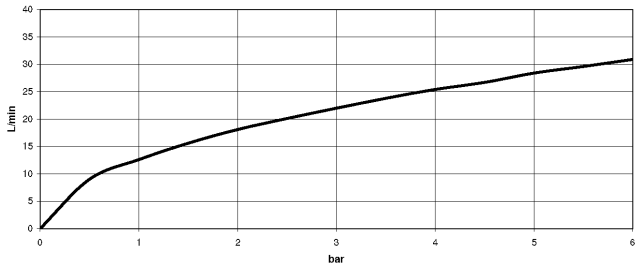

Required miscellaneous

- Concealed adapter -** 35 080 970-90
- please order two adapters (USA only) 0010

25 133 892
mm [inches]

Flow rate chart

Codes & Standards

Scottish Water
Byelaws

UK Water Supply
Regulations