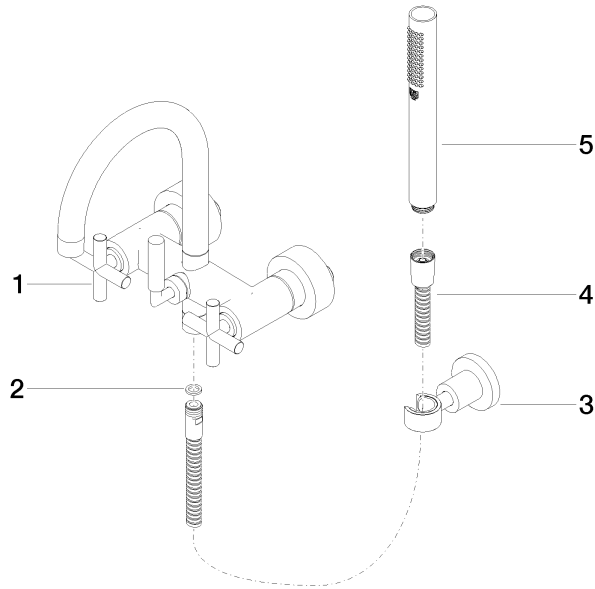

TARA Bath mixer for wall mounting with hand shower set - Champagne (22kt Gold)

TARA

25 133 892

- spout: circular, air-enriched flow
- max. flow 22 l/min at 3 bar flow pressure
- Hand shower: COMPACT RAIN, max. flow rate 6.8 l/min (at 3 bar)
- complete hand shower set with anti-scale system
- 240mm projection
- rotary diverter for bath/shower
- slide-on rosettes Ø 65 mm
- rosette for shower holder Ø 50mm
- 1/2" connection
- gauge 150 mm - 15 mm
- metal shower hose 1250mm with integrated anti-twist protection
- WRAS 2210004

Required miscellaneous

- Concealed adapter -** 35 080 970-90
- please order two adapters (USA only) 0010

25 133 892
mm [inches]

Flow rate chart

Codes & Standards

Scottish Water
Byelaws

UK Water Supply
Regulations

TARA Bath mixer for wall mounting with hand shower set - Champagne (22kt Gold)

TARA

25 133 892
Certificates

WRAS_2210

TARA Bath mixer for wall mounting with hand shower set - Champagne (22kt Gold)

TARA

25 133 892

Product version from 5/27/2021

TARA Bath mixer for wall mounting with hand shower set - Champagne (22kt Gold)

TARA

25 133 892

Spare parts list

Product version from 5/27/2021