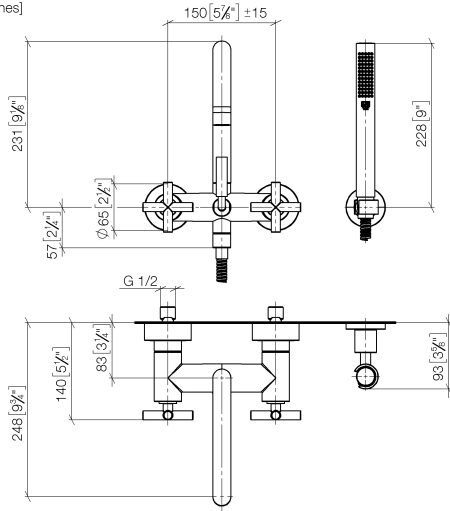

TARA Bath mixer for wall mounting with hand shower set - Champagne (22kt Gold)

TARA

25 133 892

- spout: circular, air-enriched flow
- max. flow 22 l/min at 3 bar flow pressure
- Hand shower: COMPACT RAIN, max. flow rate 6.8 l/min (at 3 bar)
- complete hand shower set with anti-scale system
- 240mm projection
- rotary diverter for bath/shower
- slide-on rosettes Ø 65 mm
- rosette for shower holder Ø 50mm
- 1/2" connection
- gauge 150 mm - 15 mm
- metal shower hose 1250mm with integrated anti-twist protection
- WRAS 2210004

Required miscellaneous

- Concealed adapter -** 35 080 970-90
- please order two adapters (USA only) 0010

25 133 892
mm [inches]

Flow rate chart

Codes & Standards

Scottish Water
Byelaws

UK Water Supply
Regulations