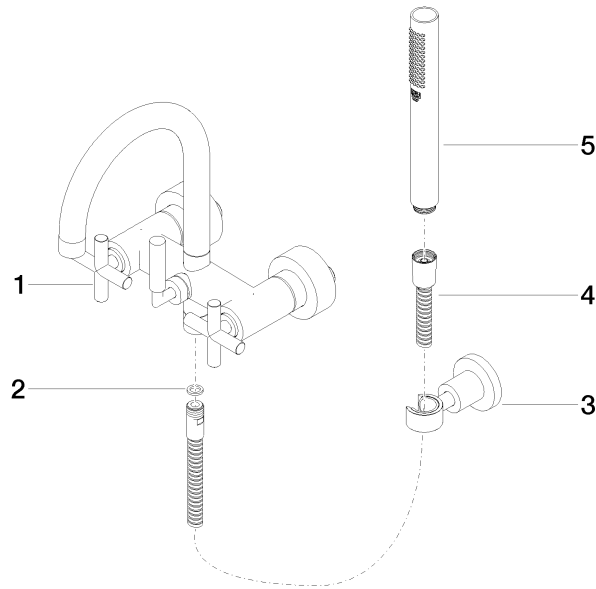

25 133 892

- spout: circular, air-enriched flow
- max. flow 22 l/min at 3 bar flow pressure
- Hand shower: COMPACT RAIN, max. flow rate 6.8 l/min (at 3 bar)
- complete hand shower set with anti-scale system
- 240mm projection
- rotary diverter for bath/shower
- slide-on rosettes Ø 65 mm
- rosette for shower holder Ø 50mm
- 1/2" connection
- gauge 150 mm - 15 mm
- metal shower hose 1250mm with integrated anti-twist protection
- WRAS 2210004

25 133 892

Flow rate chart

Certificates

WRAS_2210004. LGA_18933. Belgaqua_21-026-27_4.

25 133 892

Parts for other finishes can be found here: [Chrome](#)

Spare parts list

No.	Item Number	Name	Quantity used	Delivery time
1	25 100 892-93	TARA Bath mixer for wall mounting - Brushed Chrome	1	-
Spare part can no longer be ordered, please order the replacement item				
2	90 14 20 026 00 90	seal	1	2
3	28 050 892-93	TARA Wall bracket - Brushed Chrome	1	20
4	90 30 02 072 00-93	Metal shower hose 1/2" x 3/8" x 1250 mm - Brushed Chrome	1	20
5	90 12 11 140 30-93	shower	1	20