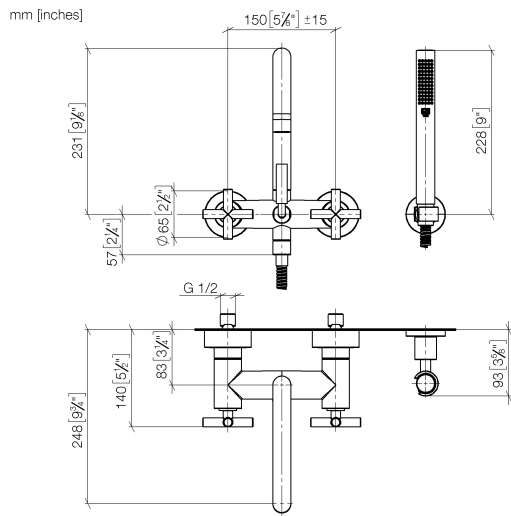

25 133 892

- spout: circular, air-enriched flow
- max. flow 22 l/min at 3 bar flow pressure
- Hand shower: COMPACT RAIN, max. flow rate 6.8 l/min (at 3 bar)
- complete hand shower set with anti-scale system
- 240mm projection
- rotary diverter for bath/shower
- slide-on rosettes Ø 65 mm
- rosette for shower holder Ø 50mm
- 1/2" connection
- gauge 150 mm - 15 mm
- metal shower hose 1250mm with integrated anti-twist protection
- WRAS 2210004

Note: Local building codes may require the use of an anti-scald device. Please refer to remote pressure balance valve (35 910 970 90)

Intrinsic protection against back flow.

Stand pipes combination possible on request (x-TRA SERVICE).

25 133 892

Flow rate chart

Certificates

WRAS_2210004. LGA_18933. Belgaqua_21-026-27_4.

25 133 892

Parts for other finishes can be found here: [Chrome](#)

Spare parts list

No.	Item Number	Name	Quantity used	Delivery time
1	25 100 892-93	TARA Bath mixer for wall mounting - Brushed Chrome	1	-
Spare part can no longer be ordered, please order the replacement item				
2	90 14 20 026 00 90	seal	1	2
3	28 050 892-93	TARA Wall bracket - Brushed Chrome	1	20
4	90 30 02 072 00-93	Metal shower hose 1/2" x 3/8" x 1250 mm - Brushed Chrome	1	20
5	90 12 11 140 30-93	shower	1	20