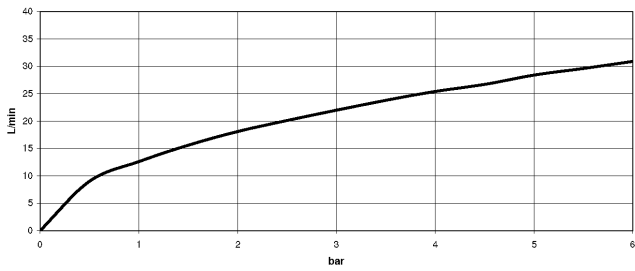

Required miscellaneous

Concealed adapter - 35 080 970-90
 ●please order two adapters (USA only) 0010

25 133 892
mm [inches]

Flow rate chart

Codes & Standards

DIN 4109

EN 1717

ISO 3822