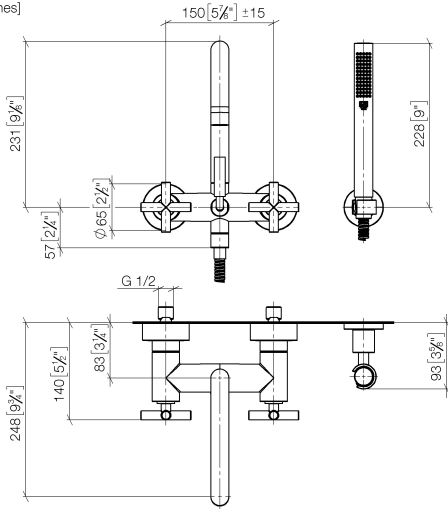

TARA Bath mixer for wall mounting with hand shower set - Brushed Dark Platinum

TARA

25 133 892

- spout: circular, air-enriched flow
- max. flow 22 l/min at 3 bar flow pressure
- Hand shower: COMPACT RAIN, max. flow rate 6.8 l/min (at 3 bar)
- complete hand shower set with anti-scale system
- 240mm projection
- rotary diverter for bath/shower
- slide-on rosettes Ø 65 mm
- rosette for shower holder Ø 50mm
- 1/2" connection
- gauge 150 mm - 15 mm
- metal shower hose 1250mm with integrated anti-twist protection
- WRAS 2210004

Required miscellaneous

Concealed adapter - 35 080 970-90
 ●please order two adapters (USA only) 0010

25 133 892
mm [inches]

Flow rate chart

Codes & Standards

DIN 4109

EN 1717

ISO 3822