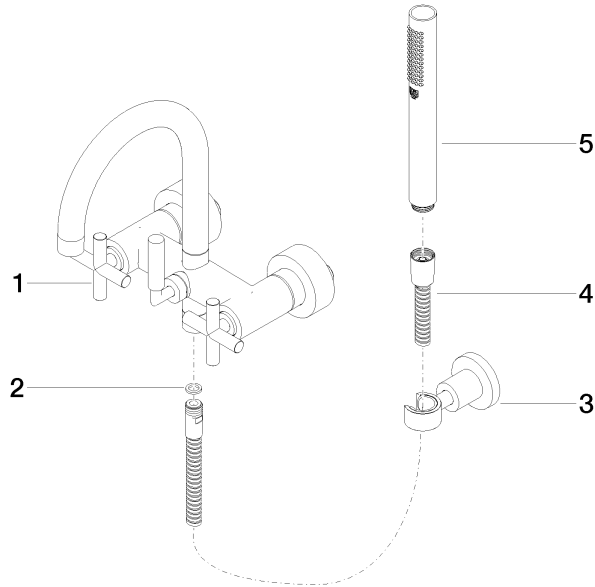

TARA Bath mixer for wall mounting with hand shower set - Brushed Dark Platinum

TARA

25 133 892

- spout: circular, air-enriched flow
- max. flow 22 l/min at 3 bar flow pressure
- Hand shower: COMPACT RAIN, max. flow rate 6.8 l/min (at 3 bar)
- complete hand shower set with anti-scale system
- 240mm projection
- rotary diverter for bath/shower
- slide-on rosettes Ø 65 mm
- rosette for shower holder Ø 50mm
- 1/2" connection
- gauge 150 mm - 15 mm
- metal shower hose 1250mm with integrated anti-twist protection
- WRAS 2210004

Required miscellaneous

Concealed adapter - 35 080 970-90
 ●please order two adapters (USA only) 0010

25 133 892
mm [inches]

Flow rate chart

Codes & Standards

DIN 4109

EN 1717

ISO 3822

Scottish Water
Byelaws

UK Water Supply
Regulations

Ü-Zeichen

TARA Bath mixer for wall mounting with hand shower set - Brushed Dark
Platinum

TARA

25 133 892
Certificates

LGA_18 Belgaqua_21-026-2 WRAS_2210

25 133 892

Product version up to 5/27/2021

Product version from 5/27/2021

TARA Bath mixer for wall mounting with hand shower set - Brushed Dark
Platinum

TARA

25 133 892

Spare parts list

Product version up to 5/27/2021