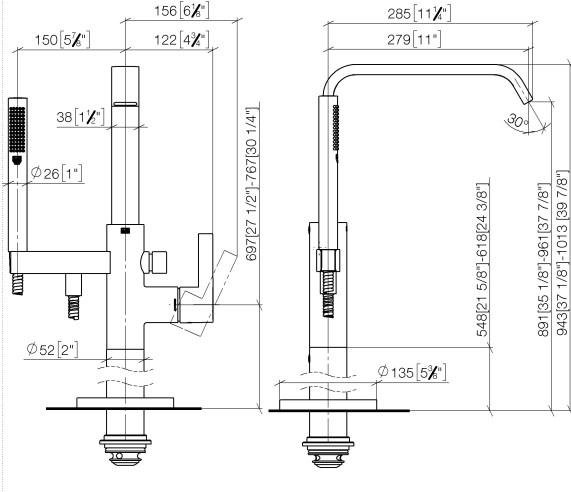

**IMO Single-lever bath mixer with stand pipe for free-standing assembly with hand shower set - Brushed Light Gold**

IMO

25 863 671

- 279mm projection
- spout: cascade
- Hand shower: COMPACT RAIN, max. flow rate 6.8 l/min (at 3 bar)
- bar-type hand shower with anti-scale system
- wall bracket
- automatic bath/shower diverter
- total height 943 - 1013 mm
- stand pipe height 548 - 618 mm
- height up to aerator 891 – 961 mm
- metal shower hose 1250mm with integrated anti-twist protection
- max. flow for complete hand shower set 6.8 l/min
- slide-on rosettes Ø 135 mm

**Required miscellaneous**

- Concealed floor mounting -** 35 949 970-90  
 •min. recess depth 80 mm 0010  
 •max. recess depth 150 mm

**IMO Single-lever bath mixer with stand pipe for free-standing assembly with hand shower set - Brushed Light Gold**

IMO

25 863 671

mm [inches]

**Flow rate chart**