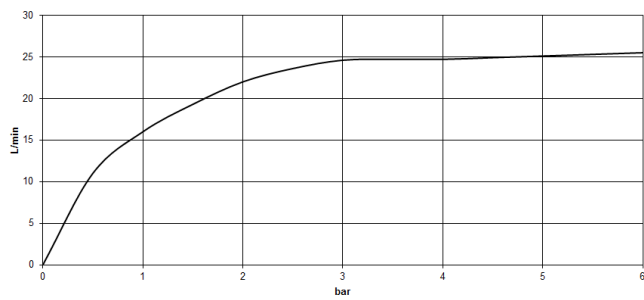

CL.1

25 863 705

mm [inches]

**Flow rate chart**

**Codes & Standards**

ASME  
A112.18.1/CSA  
B125.1

California Energy  
Commission  
(CEC)

CL.1 Single-lever bath mixer with stand pipe for free-standing assembly with hand shower set - Chrome