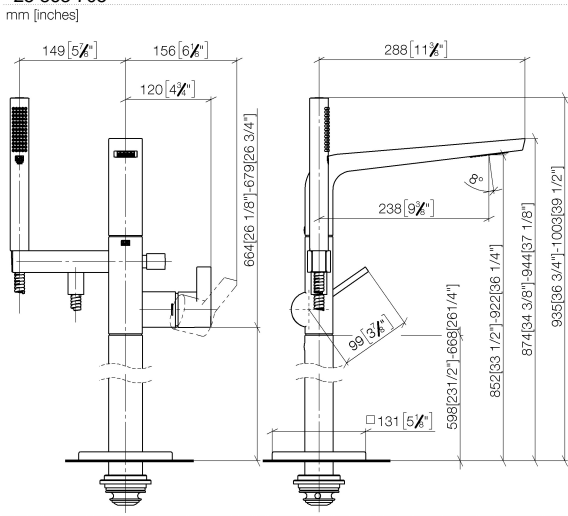

**CL.1 Single-lever bath mixer with stand pipe for free-standing assembly with hand shower set - Chrome**

CL.1

25 863 705

- 238mm projection
  - rectangular spray pattern with 55 individual jets
  - max. spout flow rate 24.6 l/min
  - Hand shower: COMPACT RAIN, max. flow rate 6.8 l/min (at 3 bar)
  - bar-type hand shower with anti-scale system
  - wall bracket
  - automatic bath/shower diverter
  - total height 935 - 1005 mm
  - stand pipe height 598 - 668 mm
  - height up to aerator 852 – 922 mm
  - push-on rosette 131 x 131 mm
  - metal shower hose 1250mm with integrated anti-twist protection
- Note: Local building codes may require the use of an anti-scald device. Please refer to remote pressure balance valve (35 910 970 90)**

**Required miscellaneous**

- Concealed floor mounting -** 35 949 970-90
- max. recess depth 150 mm
  - min. recess depth 80 mm

**CL.1 Single-lever bath mixer with stand pipe for free-standing assembly with hand shower set - Chrome**

CL.1

25 863 705

mm [inches]

**Flow rate chart**

**Codes & Standards**

ASME  
A112.18.1/CSA  
B125.1

California Energy  
Commission  
(CEC)

CL.1 Single-lever bath mixer with stand pipe for free-standing assembly with hand shower set - Chrome