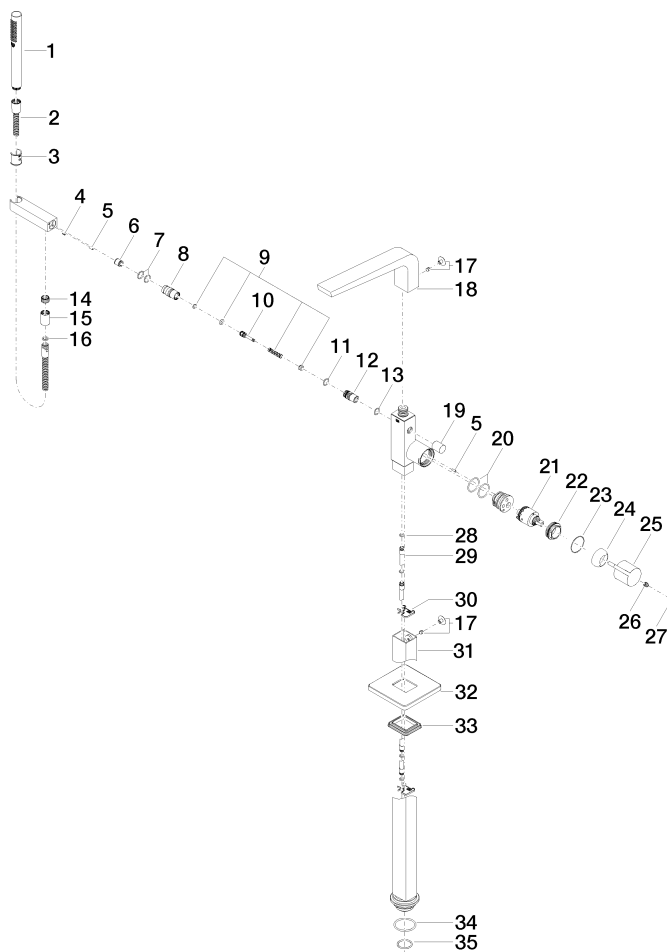

CL.1 Single-lever bath mixer with stand pipe for free-standing assembly with hand shower set - Chrome

CL.1

25 863 705

CL.1 Single-lever bath mixer with stand pipe for free-standing assembly with hand shower set - Chrome

CL.1

25 863 705

Spare parts list

No.	Item Number	Name	Quantity used	Delivery time
1	90 12 11 140 30-00	shower	1	10
2	90 30 02 072 00-00	Metal shower hose 1/2" x 3/8" x 1250 mm - Chrome	1	10
3	09 18 40 118 90	sleeve	1	2
4	09 31 11 058 90	pin	1	2
5	09 31 11 040 90	pin	3	2
6	90 23 01 141 00 90	back-flow preventer	1	2
7	90 14 10 010 00 90	seal	2	2
8	09 24 03 130-00	nipple	1	10
9	90 16 02 023 00 90	spring	1	2
10	09 31 09 094 20-00	pull-rod	1	10
11	90 14 10 055 00 90	seal	1	2
12	09 21 34 080-00	nipple	1	10
13	90 14 10 033 00 90	seal	1	2
14	09 24 03 069 90	nipple	1	2
15	90 21 02 069 00-00	cover	1	10
16	90 14 20 026 00 90	seal	1	2
17	04 31 20 034 00 90	plug	2	2
18	90 11 70 008 00-00	spout	1	10
19	09 20 71 031-00	handle	1	10
20	09 14 10 148 90	seal	2	2
21	90 15 05 039 00 90	cartridge	1	2
22	09 24 04 298 90	nut	1	2
23	09 14 10 037 90	seal	1	2
24	09 28 30 036-00	cover	1	10
25	09 20 67 014-00	handle	1	10
26	90 31 11 030 00 90	pin	1	2
27	90 31 20 087 00-00	plug	1	10
28	09 14 10 139 90	seal	2	2
29	04 28 22 025 00 90	connection	2	2
30	09 20 93 051 90	holder	2	2
31	04 28 22 024 00-00	pipe	1	10
32	09 27 71 011-00	rosette	1	10
33	09 14 03 107 90	seal	1	2
34	09 14 10 084 90	seal	1	2
35	09 14 10 018 90	seal	1	2