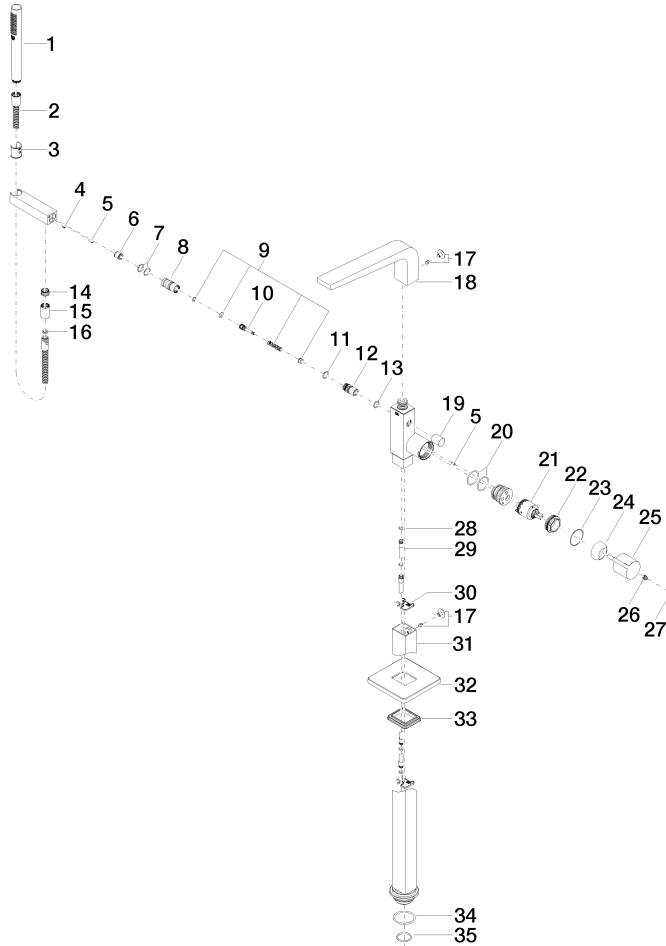

CL.1 Single-lever bath mixer with stand pipe for free-standing assembly with hand shower set - Brushed Platinum

CL.1

25 863 705

Product version from 7/1/2023