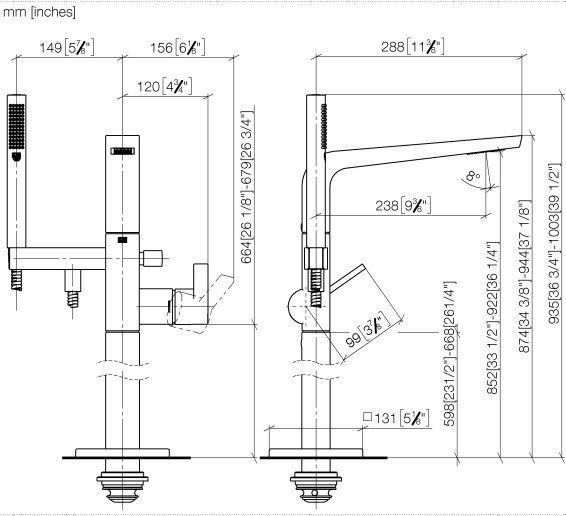

CL.1 Single-lever bath mixer with stand pipe for free-standing assembly with hand shower set - Brushed Platinum

CL.1

25 863 705

- 238mm projection
 - rectangular spray pattern with 55 individual jets
 - max. spout flow rate 24.6 l/min
 - Hand shower: COMPACT RAIN, max. flow rate 6.8 l/min (at 3 bar)
 - bar-type hand shower with anti-scale system
 - wall bracket
 - automatic bath/shower diverter
 - total height 935 - 1005 mm
 - stand pipe height 598 - 668 mm
 - height up to aerator 852 – 922 mm
 - push-on rosette 131 x 131 mm
 - metal shower hose 1250mm with integrated anti-twist protection
- Note: Local building codes may require the use of an anti-scald device. Please refer to remote pressure balance valve (35 910 970 90)**

Required miscellaneous

- Concealed floor mounting -** 35 949 970-90
- max. recess depth 150 mm
 - min. recess depth 80 mm

CL.1 Single-lever bath mixer with stand pipe for free-standing assembly with hand shower set - Brushed Platinum

CL.1

25 863 705

mm [inches]

Flow rate chart

Codes & Standards

ASME A112.18.1	ASME A112.18.1/CSA B125.1	California Energy Commission (CEC)	cUPC
DIN 4109	EN 1717	ISO 3822	Ü-Zeichen

CL.1 Single-lever bath mixer with stand pipe for free-standing assembly with hand shower set - Brushed Platinum

No.	Item Number	Name	Quantity used	Delivery time
	90 12 11 140 30-06	shower	43	10