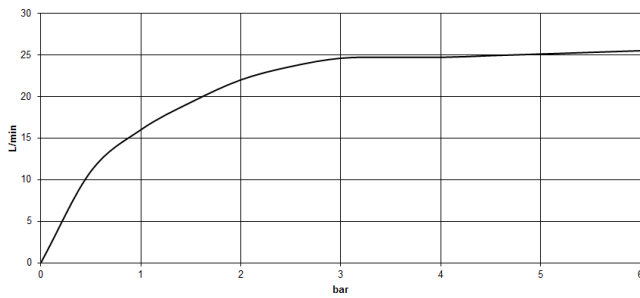

CL.1

25 863 705

mm [inches]

Flow rate chart

Codes & Standards

ASME A112.18.1	ASME A112.18.1/CSA B125.1	California Energy Commission (CEC)	cUPC
DIN 4109	EN 1717	ISO 3822	Ü-Zeichen

CL.1 Single-lever bath mixer with stand pipe for free-standing assembly with hand shower set - Brushed Platinum