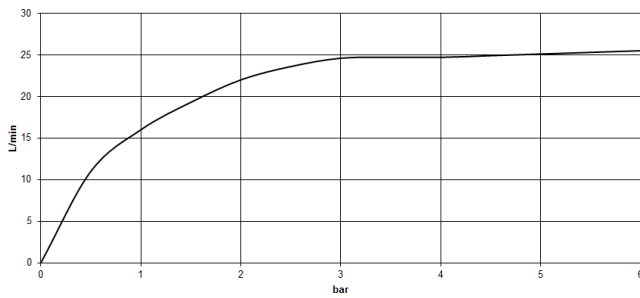

CL.1

25 863 705
mm [inches]

Flow rate chart

Codes & Standards

ASME A112.18.1	ASME A112.18.1/CSA B125.1	California Energy Commission (CEC)	cUPC
DIN 4109	EN 1717	ISO 3822	Ü-Zeichen

CL.1 Single-lever bath mixer with stand pipe for free-standing assembly with hand shower set - Brushed Dark Platinum