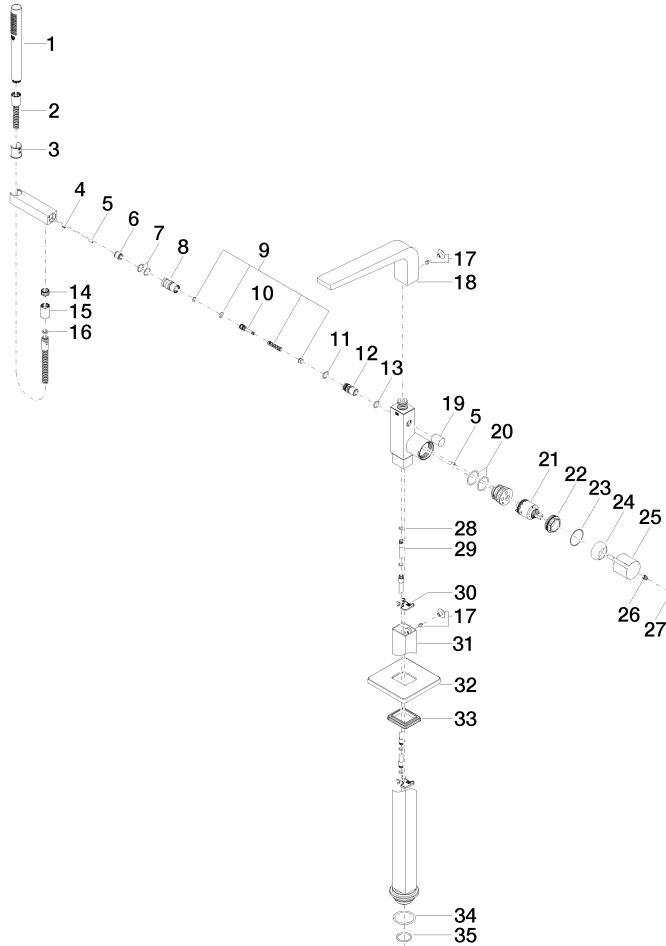

CL.1 Single-lever bath mixer with stand pipe for free-standing assembly with hand shower set - Brushed Dark Platinum

CL.1

25 863 705

Product version from 7/1/2023