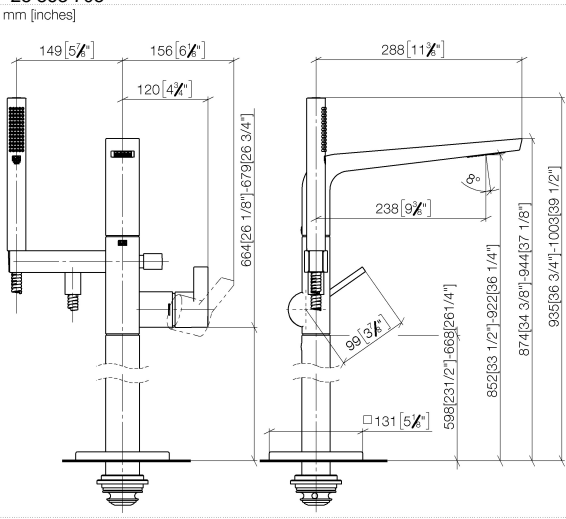

CL.1 Single-lever bath mixer with stand pipe for free-standing assembly with hand shower set - Brushed Dark Platinum

CL.1

25 863 705

- 238mm projection
- rectangular spray pattern with 55 individual jets
- max. spout flow rate 24.6 l/min
- Hand shower: COMPACT RAIN, max. flow rate 6.8 l/min (at 3 bar)
- bar-type hand shower with anti-scale system
- wall bracket
- automatic bath/shower diverter
- total height 935 - 1005 mm
- stand pipe height 598 - 668 mm
- height up to aerator 852 – 922 mm
- push-on rosette 131 x 131 mm
- metal shower hose 1250mm with integrated anti-twist protection

- Concealed floor mounting -** 35 949 970-90
- max. recess depth 150 mm
 - min. recess depth 80 mm

CL.1 Single-lever bath mixer with stand pipe for free-standing assembly with hand shower set - Brushed Dark Platinum

CL.1

25 863 705
mm [inches]

Flow rate chart

Codes & Standards

ASME A112.18.1	ASME A112.18.1/CSA B125.1	California Energy Commission (CEC)	cUPC
DIN 4109	EN 1717	ISO 3822	Ü-Zeichen

CL.1 Single-lever bath mixer with stand pipe for free-standing assembly with hand shower set - Brushed Dark Platinum

No.	Item Number	Name	Quantity used	Delivery time
	90 12 11 140 30-99	shower	43	30