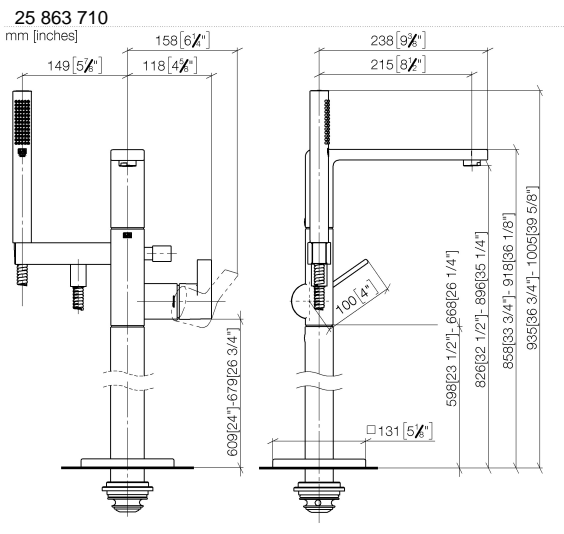

**LULU Single-lever bath mixer with stand pipe for free-standing assembly with hand shower set - Chrome**

LULU

25 863 710

- spout: circular, air-enriched flow
  - max. flow 26.4 l/min at 3 bar flow pressure
  - Hand shower: COMPACT RAIN, max. flow rate 6.8 l/min (at 3 bar)
  - bar-type hand shower with anti-scale system
  - wall bracket
  - automatic bath/shower diverter
  - 215mm projection
  - total height 932 - 1002 mm
  - stand pipe height 598 - 668 mm
  - height up to aerator 825 – 895 mm
  - push-on rosette 131 x 131 mm
  - metal shower hose 1250mm with integrated anti-twist protection
- Note: Local building codes may require the use of an anti-scald device. Please refer to remote pressure balance valve (35 910 970 90) Intrinsic protection against back flow.**

**Required miscellaneous**

- Concealed floor mounting -** 35 949 970-90  
 ●max. recess depth 150 mm 0010  
 ●min. recess depth 80 mm

Flow rate chart

Codes & Standards

ASME  
A112.18.1/CSA  
B125.1

California Energy  
Commission  
(CEC)