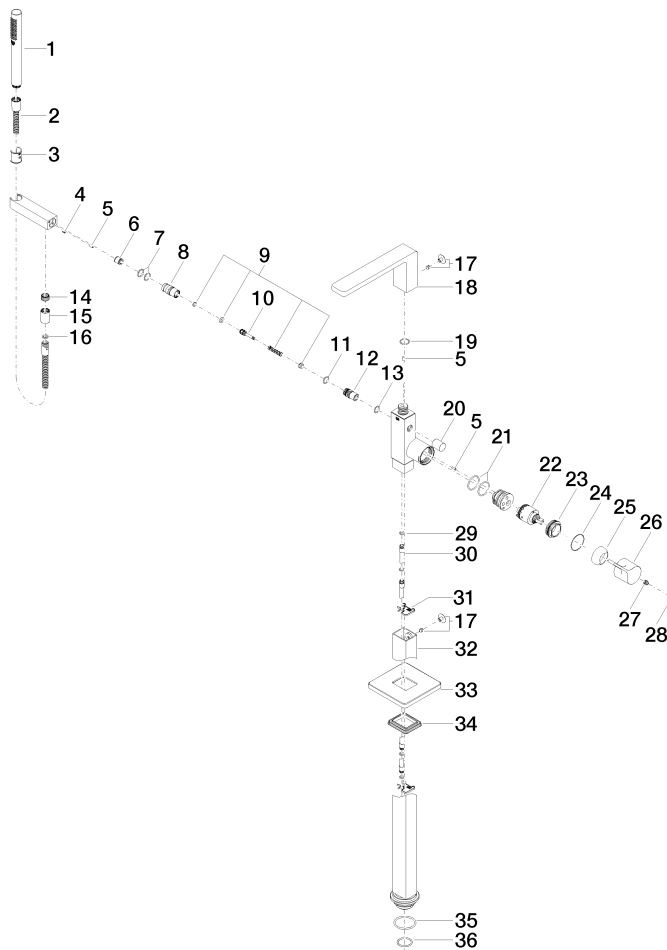

25 863 710

LULU Single-lever bath mixer with stand pipe for free-standing assembly with hand shower set - Chrome

LULU

25 863 710

Spare parts list

No.	Item Number	Name	Quantity used	Delivery time
1	90 12 11 140 30-00	shower	1	10
2	90 30 02 072 00-00	Metal shower hose 1/2" x 3/8" x 1250 mm - Chrome	1	10
3	09 18 40 118 90	sleeve	1	2
4	09 31 11 058 90	pin	1	2
5	09 31 11 040 90	pin	3	2
6	90 23 01 141 00 90	back-flow preventer	1	2
7	90 14 10 010 00 90	seal	2	2
8	09 24 03 130-00	nipple	1	10
9	90 16 02 023 00 90	spring	1	2
10	09 31 09 094 20-00	pull-rod	1	10
11	90 14 10 055 00 90	seal	1	2
12	09 21 34 080-00	nipple	1	10
13	90 14 10 033 00 90	seal	1	2
14	09 24 03 069 90	nipple	1	2
15	90 21 02 069 00-00	cover	1	10
16	90 14 20 026 00 90	seal	1	2
17	04 31 20 034 00 90	plug	2	2
18	90 11 71 043 00-00	spout	1	10
19	09 14 10 031 90	seal	1	2
20	09 20 71 031-00	handle	1	10
21	09 14 10 148 90	seal	2	2
22	90 15 05 039 00 90	cartridge	1	2
23	09 24 04 298 90	nut	1	2
24	09 14 10 037 90	seal	1	2
25	09 28 30 036-00	cover	1	10
26	09 20 80 022-00	handle	1	10
27	90 31 11 030 00 90	pin	1	2
28	90 31 20 087 00-00	plug	1	10
29	09 14 10 139 90	seal	2	2
30	04 28 22 025 00 90	connection	2	2
31	09 20 93 051 90	holder	2	2
32	04 28 22 024 00-00	pipe	1	10
33	09 27 71 011-00	rosette	1	10
34	09 14 03 107 90	seal	1	2
35	09 14 10 084 90	seal	1	2
36	09 14 10 018 90	seal	1	2