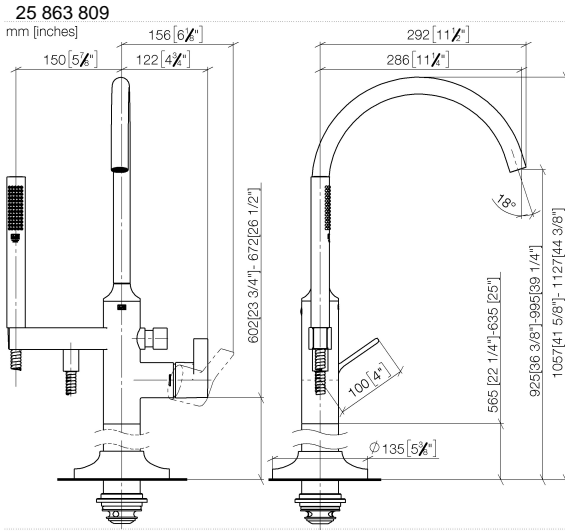

**VAIA Single-lever bath mixer with stand pipe for free-standing assembly with hand shower set - Platinum**

VAIA

25 863 809

- spout: circular, air-enriched flow
- max. flow 24.6 l/min at 3 bar flow pressure
- Hand shower: COMPACT RAIN, max. flow rate 6.8 l/min (at 3 bar)
- bar-type hand shower with anti-scale system
- 281mm projection
- pivotable spout 360°
- automatic bath/shower diverter
- total height 1057 - 1127 mm
- wall bracket
- stand pipe height 565 - 635 mm
- height up to aerator 925 – 995 mm
- slide-on rosettes Ø 135 mm
- metal shower hose 1250mm with integrated anti-twist protection
- WRAS 2001027

**Required miscellaneous**

- Concealed floor mounting -** 35 949 970-90
- max. recess depth 150 mm 0010
  - min. recess depth 80 mm

**VAIA Single-lever bath mixer with stand pipe for free-standing assembly with hand shower set - Platinum**

VAIA

**Flow rate chart**

**Codes & Standards**

ASME A112.18.1	ASME A112.18.1/CSA B125.1	California Energy Commission (CEC)	cUPC
DIN 4109	EN 1717	ISO 3822	Scottish Water Byelaws
UK Water Supply Regulations	Ü-Zeichen		