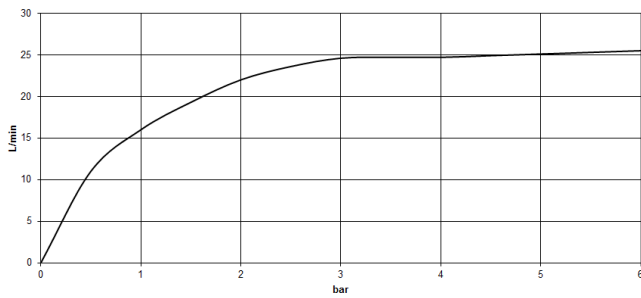

VAIA

**Flow rate chart**

**Codes & Standards**

ASME A112.18.1	ASME A112.18.1/CSA B125.1	California Energy Commission (CEC)	cUPC
DIN 4109	EN 1717	ISO 3822	Scottish Water Byelaws
UK Water Supply Regulations	Ü-Zeichen		