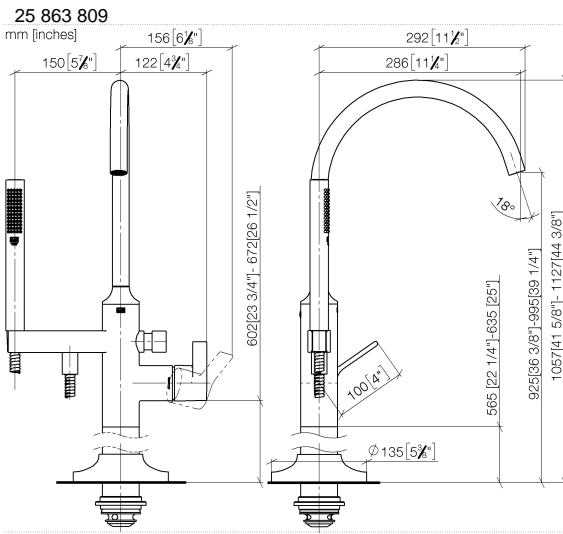

VAIA Single-lever bath mixer with stand pipe for free-standing assembly with hand shower set - Brushed Champagne (22kt Gold)

VAIA