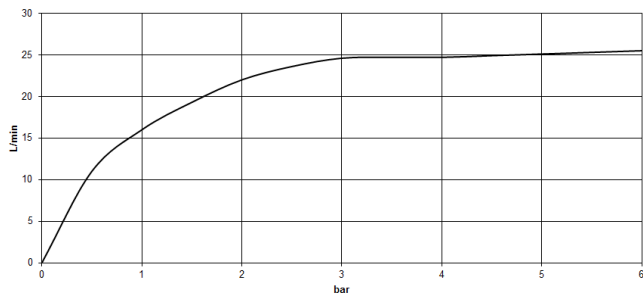

VAIA

Flow rate chart

Codes & Standards

ASME
A112.18.1/CSA
B125.1

California Energy
Commission
(CEC)

VAIA Single-lever bath mixer with stand pipe for free-standing assembly with
hand shower set - Brushed Champagne (22kt Gold)