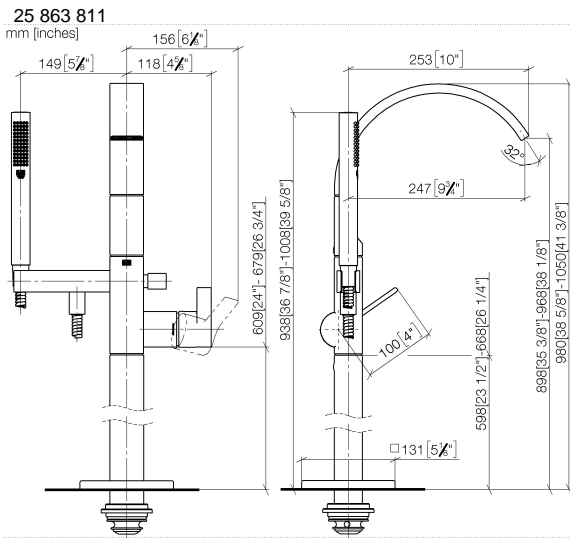

CYO Single-lever bath mixer with stand pipe for free-standing assembly with hand shower set - Brushed Durabronz (23kt Gold)

CYO

25 863 811

- 253mm projection
- rectangular, air-enriched flow
- max. spout flow rate 26.5 l/min
- Hand shower: COMPACT RAIN, max. flow rate 6.8 l/min (at 3 bar)
- bar-type hand shower with anti-scale system
- wall bracket
- automatic bath/shower diverter
- total height 980 - 1050 mm
- stand pipe height 598 - 668 mm
- height up to aerator 903 – 973 mm
- push-on rosette 131 x 131 mm
- metal shower hose 1250mm with integrated anti-twist protection

Flow rate chart

Codes & Standards

California Energy
Commission
(CEC)

CYO Single-lever bath mixer with stand pipe for free-standing assembly with hand shower set - Brushed Durabron (23kt Gold)

CYO

25 863 811