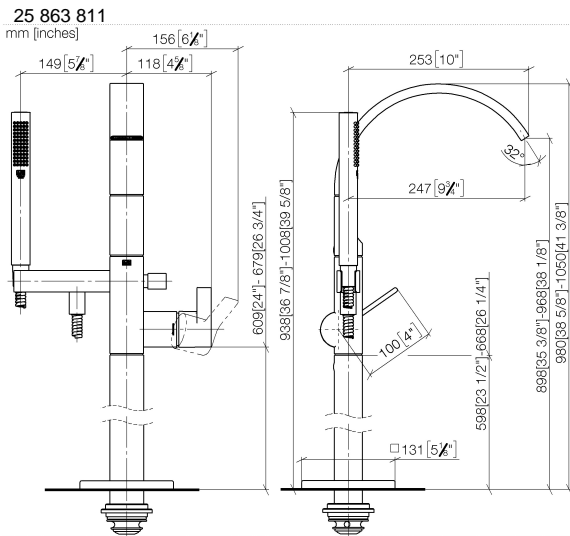

CYO Single-lever bath mixer with stand pipe for free-standing assembly with hand shower set - Brushed Dark Platinum

CYO

25 863 811

- 253mm projection
- rectangular, air-enriched flow
- max. spout flow rate 26.5 l/min
- Hand shower: COMPACT RAIN, max. flow rate 6.8 l/min (at 3 bar)
- bar-type hand shower with anti-scale system
- wall bracket
- automatic bath/shower diverter
- total height 980 - 1050 mm
- stand pipe height 598 - 668 mm
- height up to aerator 903 – 973 mm
- push-on rosette 131 x 131 mm
- metal shower hose 1250mm with integrated anti-twist protection
- WRAS 2201043

Flow rate chart

Codes & Standards

California Energy
Commission
(CEC)

CYO Single-lever bath mixer with stand pipe for free-standing assembly with hand shower set - Brushed Dark Platinum

CYO

25 863 811

Certificates