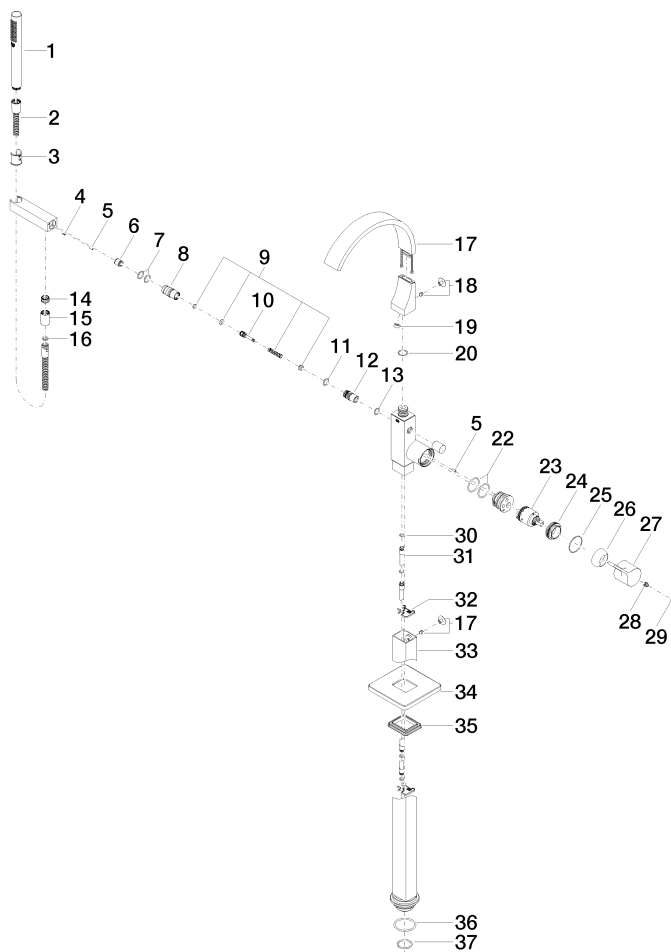

CYO Single-lever bath mixer with stand pipe for free-standing assembly with hand shower set - Brushed Dark Platinum

CYO

25 863 811

- 253mm projection
- rectangular, air-enriched flow
- max. spout flow rate 26.5 l/min
- Hand shower: COMPACT RAIN, max. flow rate 6.8 l/min (at 3 bar)
- bar-type hand shower with anti-scale system
- wall bracket
- automatic bath/shower diverter
- total height 980 - 1050 mm
- stand pipe height 598 - 668 mm
- height up to aerator 903 – 973 mm
- push-on rosette 131 x 131 mm
- metal shower hose 1250mm with integrated anti-twist protection
- WRAS 2201043

IAPMO_4976 (6).

LGA_38119.

WRAS_2201043.

Belgaqua_21-376-27_1.

CYO Single-lever bath mixer with stand pipe for free-standing assembly with hand shower set - Brushed Dark Platinum

CYO

25 863 811
Parts for other finishes can be found here: [Chrome](#)