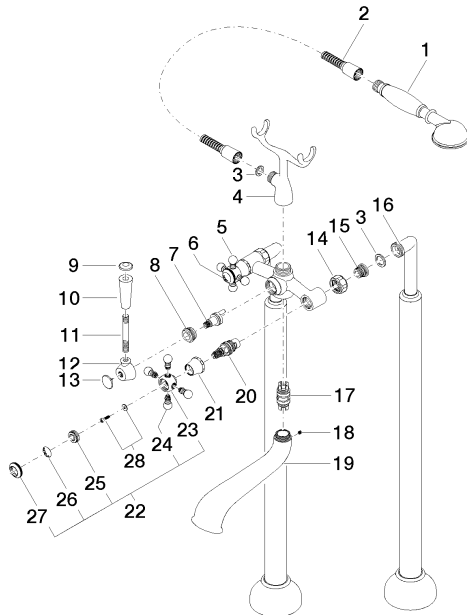

MADISON Two-hole bath mixer for free-standing assembly with hand shower set - Durabron (23kt Gold)

MADISON

25 943 360

- 245mm projection
- spout: rectangular normal flow
- Hand shower: COMPACT RAIN, max. flow rate 6.8 l/min (at 3 bar)
- hand shower with anti-scale system
- rotary diverter for bath/shower
- wall bracket
- total height 901 mm
- stand pipes height 730 mm
- height up to aerator 610 mm
- slide-on rosettes Ø 90 mm
- gauge 153 mm
- metal shower hose 1250mm with integrated anti-twist protection
- max. flow 51 l/min at 3 bar flow pressure
- WRAS 1911027

MADISON

25 943 360

MADISON Two-hole bath mixer for free-standing assembly with hand shower set - Durabronss (23kt Gold)

MADISON

25 943 360

Spare parts list

No.	Item Number	Name	Quantity used	Delivery time
1	28 002 970-09	MADISON Metal hand shower with porcelain insert (white) - Durabronss (23kt Gold)	1	40
2	28 104 970-09	Metal shower hose 1/2" x 1/2" x 1250 mm - Durabronss (23kt Gold)	1	40
3	90 14 20 002 00 90	seal	1	2
4	04 17 20 010 00-09	holder	1	60
5	04 20 36 002 07-09	handle (hot)	1	40
6	09 26 01 011 90	accessories	1	2
7	90 15 01 001 00 90	diverter	1	2
8	09 23 10 007 90	nut	1	2
9	09 30 30 062-09	screw	1	40
10	11 170 370-09	MADISON Lever insert - Durabronss (23kt Gold)	1	40
11	09 28 22 013 90	pipe	1	2
12	09 18 20 011-09	base	1	40
13	09 30 30 064-09	screw	1	40
14	09 23 30 010-09	nut	2	40
15	04 29 05 014 00 90	nipple	2	2
16	12 943 360-09	connection	1	60
17	90 21 10 010 00 90	insert	1	2
18	90 31 11 030 00 90	pin	1	2
19	13 592 380-09	spout	1	60
20	90 90 03 131 00 90	top	2	2
21	09 21 02 055-09	cover	2	40
22	04 20 36 002 06-09	handle (cold)	1	40
23	09 20 36 002-09	handle	2	40
24	09 20 36 004-09	handle	8	40
25	09 20 83 006 90	handle	2	2
26	09 26 01 010 90	accessories	1	2
27	09 20 36 005-09	handle	2	40
28	04 30 30 029 00 90	fixing set	2	2