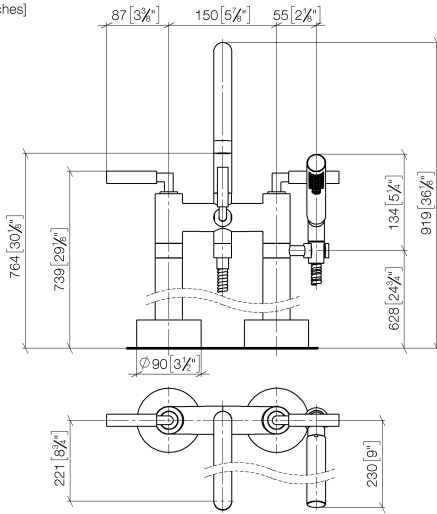

**TARA Two-hole bath mixer for free-standing assembly with hand shower set -
Chrome**

TARA

25 943 882

- 220mm projection
- pivotable spout 180°
- spout: circular, air-enriched flow
- Hand shower: COMPACT RAIN, max. flow rate 6.8 l/min (at 3 bar)
- hand shower with anti-scale system
- rotary diverter for bath/shower
- total height 920 mm
- stand pipes height 628 mm
- height up to aerator 765 mm
- slide-on rosettes Ø 90 mm
- gauge 150 mm
- metal shower hose 1250mm with integrated anti-twist protection
- pivotable shower holder on the right foot
- max. flow 22 l/min at 3 bar flow pressure

Required miscellaneous

- Concealed floor mounting -**
- max. recess depth 160 mm
 - min. recess depth 80 mm

35 951 970-90
0010

25 943 882
mm [inches]

Flow rate chart

Codes & Standards

ASME
A112.18.1/CSA
B125.1