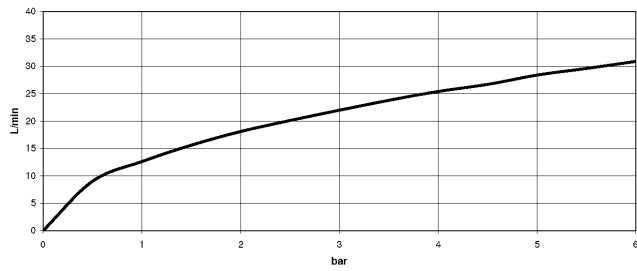

Flow rate chart

Codes & Standards

ASME
A112.18.1/CSA
B125.1