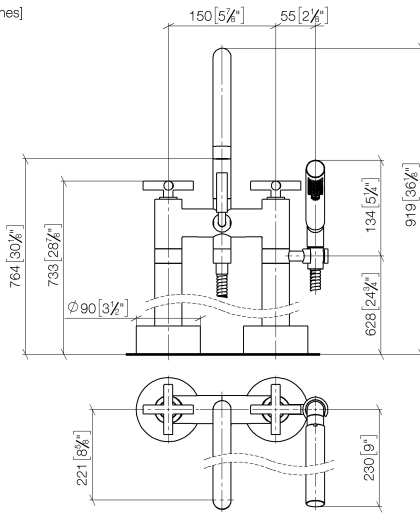

Required miscellaneous

- Concealed floor mounting -**
- max. recess depth 160 mm
 - min. recess depth 80 mm

35 951 970-90
0010

**TARA Two-hole bath mixer for free-standing assembly with hand shower set -
Champagne (22kt Gold)**

TARA

25 943 892
mm [inches]

Flow rate chart

Codes & Standards

ASME
A112.18.1/CSA
B125.1

TARA Two-hole bath mixer for free-standing assembly with hand shower set -
Champagne (22kt Gold)

TARA

25 943 892

Certificates

WRAS_2212005.

25 943 892

TARA Two-hole bath mixer for free-standing assembly with hand shower set - Champagne (22kt Gold)

TARA

25 943 892

Spare parts list

No.	Item Number	Name	Quantity used	Delivery time
1	90 20 89 010 10-47	handle	2	30
2	09 20 89 010-47	handle	2	60
3	90 12 12 007 00-47	base	2	30
4	90 30 11 029 00 90	disc	2	2
5	90 30 30 075 00 90	screw	2	2
6	90 90 03 131 00 90	top	2	2
7	90 28 22 222 00-47	spout	1	30
8	90 21 10 011 00 90	diverter	1	2
9	04 24 04 189 00-47	nipple	1	30
10	90 12 11 140 30-47	shower	1	30
11	90 30 02 072 00-47	Metal shower hose 1/2" x 3/8" x 1250 mm - Champagne (22kt Gold)	1	30
12	90 18 40 035 00 90	sleeve	1	2
13	04 28 10 029 01-47	holder	1	30
14	09 29 05 021 20 90	nipple	2	2
15	09 14 10 112 90	seal	4	2
16	90 14 10 055 00 90	seal	4	2
17	09 14 10 041 90	seal	2	2
18	09 27 89 025-47	rosette	2	30
19	09 23 30 040-07	nut	2	30
20	04 28 22 009 20-47	connection	2	60
21	09 14 10 081 90	seal	2	2
22	09 24 03 094-07	nipple	2	30
23	04 23 10 023 00 90	fixing set	6	2
24	09 30 11 130-07	connection	2	30
25	09 24 03 081 10 90	extension	4	2
26	09 24 03 080 90	extension	2	2
27	90 15 01 005 00 90	insert	1	2
28	90 18 20 025 00-47	diverter	1	30
29	09 28 10 028-47	sleeve	1	30
30	90 14 10 032 00 90	seal	1	2
31	09 24 03 121-47	nipple	1	30
32	09 23 01 131 90	back-flow preventer	1	2
33	09 21 02 143-47	sleeve	1	30
34	90 14 20 026 00 90	seal	1	2