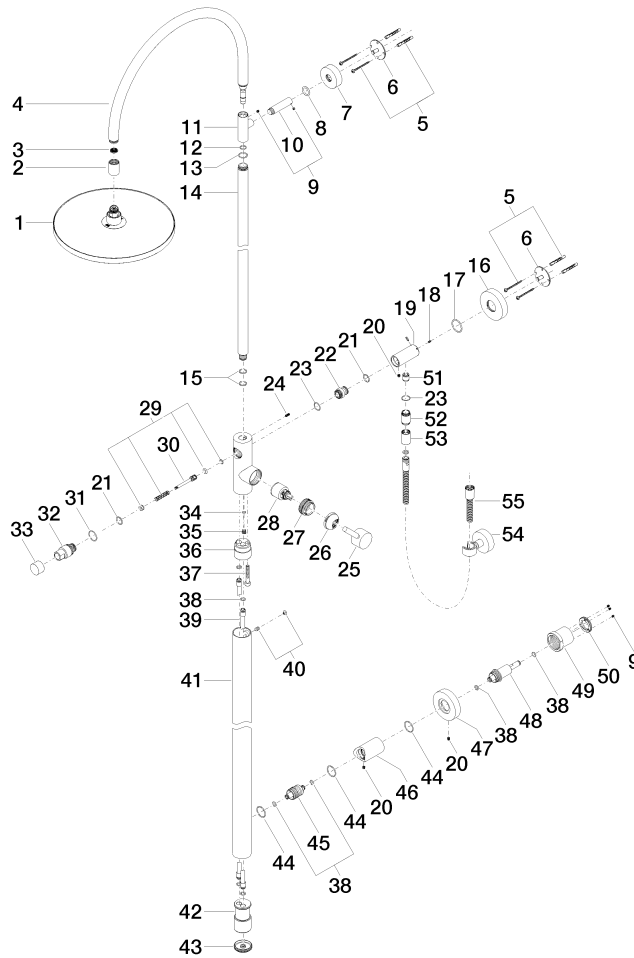

NOTE: Hand shower sold separately. Please see hand shower options under the miscellaneous articles section of each series.
Water carrying concealed rough parts on lower wall fixing.

Recommended spacing from bottom edge of shower stem to floor 92 mm.

26 024 661

mm [inch]

Flow rate chart

26 024 661

Spare parts list

No.	Item Number	Name	Quantity used	Delivery time
1	04 12 05 091 10-00	shower	1	10
2	09 24 03 163 20-00	adaptor	1	10
3	09 23 01 039 90	sieve	1	2
4	90 28 22 082 00-00	spout	1	10
5	05 30 31 025 00 90	fixing set	2	2
6	09 30 11 103 90	holder	2	2
7	09 27 89 000-00	rosette	1	10
8	09 14 10 006 90	seal	1	2
9	90 31 11 030 00 90	pin	1	2
10	09 11 10 083-00	connection	1	10
11	09 17 11 049-00	holder	1	10
12	90 14 10 077 00 90	seal	1	2
13	09 14 10 122 90	seal	1	2
14	04 28 22 134 20-00	pipe	1	10
15	90 14 10 055 00 90	seal	2	2
16	09 27 88 010-00	rosette	1	10
17	09 14 10 101 90	seal	1	2
18	09 31 11 061 90	pin	2	2
19	09 11 10 081 20-00	connection	1	10
20	09 31 11 049 90	pin	3	2
21	90 14 10 010 00 90	seal	2	2