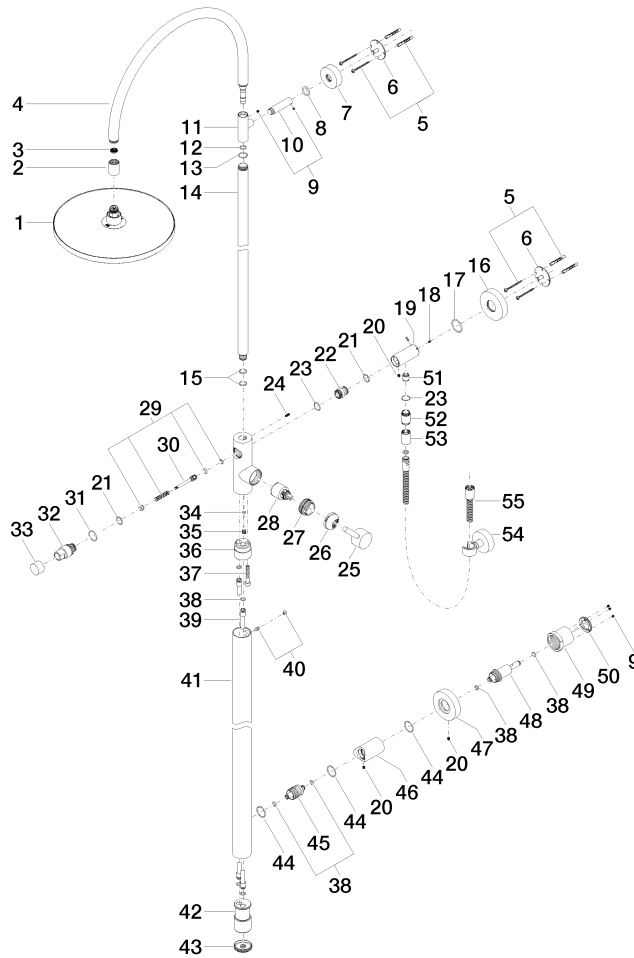

**NOTE: Hand shower sold separately. Please see hand shower options under the miscellaneous articles section of each series.**  
**Water carrying concealed rough parts on lower wall fixing.**

Recommended spacing from bottom edge of shower stem to floor 92 mm.

26 024 661

mm [inch]

Flow rate chart

26 024 661

Spare parts list

No.	Item Number	Name	Quantity used	Delivery time
1	04 12 05 091 10-00	shower	1	10
2	09 24 03 163 20-00	adaptor	1	10
3	09 23 01 039 90	sieve	1	2
4	90 28 22 082 00-00	spout	1	10
5	05 30 31 025 00 90	fixing set	2	2
6	09 30 11 103 90	holder	2	2
7	09 27 89 000-00	rosette	1	10
8	09 14 10 006 90	seal	1	2
9	90 31 11 030 00 90	pin	1	2
10	09 11 10 083-00	connection	1	10
11	09 17 11 049-00	holder	1	10
12	90 14 10 077 00 90	seal	1	2
13	09 14 10 122 90	seal	1	2
14	04 28 22 134 20-00	pipe	1	10
15	90 14 10 055 00 90	seal	2	2
16	09 27 88 010-00	rosette	1	10
17	09 14 10 101 90	seal	1	2
18	09 31 11 061 90	pin	2	2
19	09 11 10 081 20-00	connection	1	10
20	09 31 11 049 90	pin	3	2
21	90 14 10 010 00 90	seal	2	2