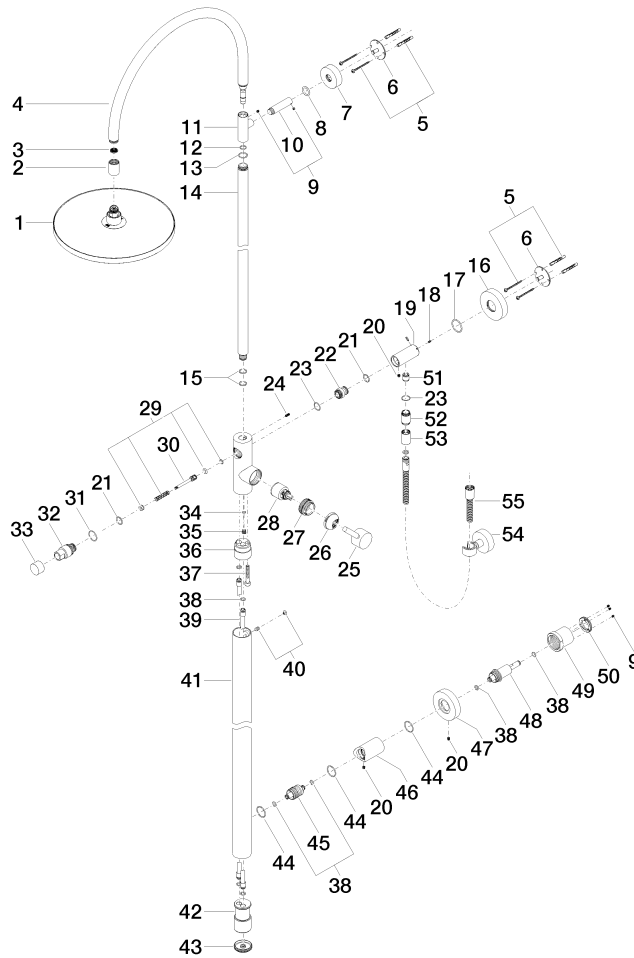

26 024 661

Spare parts list

No.	Item Number	Name	Quantity used	Delivery time
1	04 12 05 091 10-08	shower	1	40
2	09 24 03 163 20-08	adaptor	1	40
3	09 23 01 039 90	sieve	1	2
4	90 28 22 082 00-08	spout	1	-
Spare part can no longer be ordered, please order the replacement item				
5	05 30 31 025 00 90	fixing set	2	2
6	09 30 11 103 90	holder	2	2
7	09 27 89 000-08	rosette	1	40
8	09 14 10 006 90	seal	1	2
9	90 31 11 030 00 90	pin	1	2
10	09 11 10 083-08	connection	1	40
11	09 17 11 049-08	holder	1	60
12	90 14 10 077 00 90	seal	1	2
13	09 14 10 122 90	seal	1	2
14	04 28 22 134 20-08	pipe	1	40
15	90 14 10 055 00 90	seal	2	2
16	09 27 88 010-08	rosette	1	40
17	09 14 10 101 90	seal	1	2
18	09 31 11 061 90	pin	2	2
19	09 11 10 081 20-08	connection	1	40