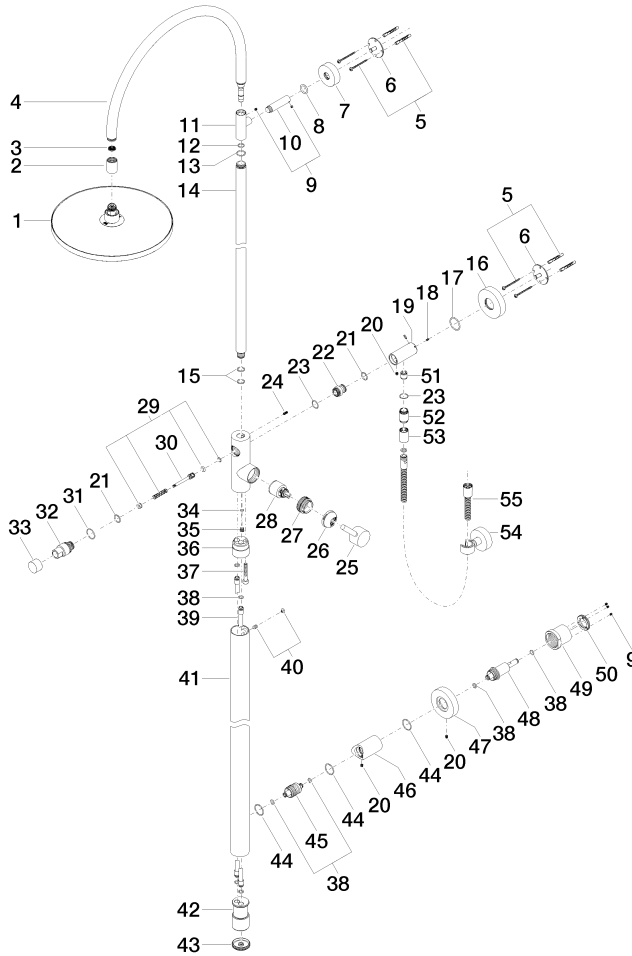

26 024 661

Fits: TARA, VAIA, META

- pivotable 180°
- overhead shower: rain flow
- rain shower with anti-scale system
- max. rainshower flow 6.8 l/min
- Function from: 6.5 l/min
- rain shower Ø 300 mm
- shower holder with rosette Ø 78mm
- metal shower hose 1250mm with integrated anti-twist protection
- height of fittings up to top edge of elbow 2280mm
- height of fittings up to rain shower (bottom edge) 1940mm
- automatic diverter for fixed-riser shower/hand shower
- slide-on rosettes Ø 55 mm
- Pipe diameter 20 mm
- quick clearing
- This product reduces water consumption by % (compared to requirements of EAct '92)
- This product can contribute to Water Use Reduction in LEED® Green Building Rating
- This product can help a building meet the requirements of Green Building Rating Systems, e.g. LEED®, BREEAM®, DGNB

26 024 661

mm [inch]

Flow rate chart

26 024 661

Parts for other finishes can be found here: [Chrome](#)

Spare parts list

No.	Item Number	Name	Quantity used	Delivery time
1	04 12 05 091 10-19	shower	1	20
2	09 24 03 163 20-19	adaptor	1	20
3	09 23 01 039 90	sieve	1	2
4	90 28 22 082 00-19	spout	1	20
5	05 30 31 025 00 90	fixing set	2	2
6	09 30 11 103 90	holder	2	2
7	09 27 89 000-19	rosette	1	20
8	09 14 10 006 90	seal	1	2
9	90 31 11 030 00 90	pin	1	2
10	09 11 10 083-19	connection	1	20
11	09 17 11 049-19	holder	1	20
12	90 14 10 077 00 90	seal	1	2
13	09 14 10 122 90	seal	1	2
14	04 28 22 134 20-19	pipe	1	20
15	90 14 10 055 00 90	seal	2	2
16	09 27 88 010-19	rosette	1	20
17	09 14 10 101 90	seal	1	2
18	09 31 11 061 90	pin	2	2
19	09 11 10 081 20-19	connection	1	20
20	09 31 11 049 90	pin	3	2
21	90 14 10 010 00 90	seal	2	2

Spare part can no longer be ordered, please order the replacement item

55	90 30 02 072 00-19	Metal shower hose 1/2" x 3/8" x 1250 mm - Dark Chrome	1	20
----	--------------------	---	---	----