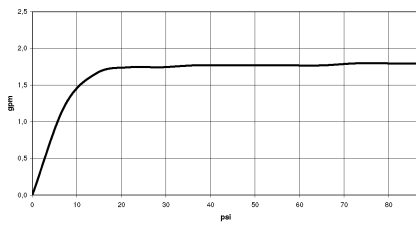

26 024 661

Fits: TARA, VAIA, META

- pivotable 180°
- overhead shower: rain flow
- rain shower with anti-scale system
- max. rainshower flow 6.8 l/min
- Function from: 6.5 l/min
- rain shower Ø 300 mm
- shower holder with rosette Ø 78mm
- metal shower hose 1250mm with integrated anti-twist protection
- height of fittings up to top edge of elbow 2280mm
- height of fittings up to rain shower (bottom edge) 1940mm
- automatic diverter for fixed-riser shower/hand shower
- slide-on rosettes Ø 55 mm
- Pipe diameter 20 mm
- quick clearing
- This product reduces water consumption by % (compared to requirements of EAct '92)
- This product can contribute to Water Use Reduction in LEED® Green Building Rating
- This product can help a building meet the requirements of Green Building Rating Systems, e.g. LEED®, BREEAM®, DGNB

26 024 661

mm [inch]

Flow rate chart

26 024 661

Parts for other finishes can be found here: [Chrome](#)

Spare parts list

No.	Item Number	Name	Quantity used	Delivery time
1	04 12 05 091 10-19	shower	1	20
2	09 24 03 163 20-19	adaptor	1	20
3	09 23 01 039 90	sieve	1	2
4	90 28 22 082 00-19	spout	1	20
5	05 30 31 025 00 90	fixing set	2	2
6	09 30 11 103 90	holder	2	2
7	09 27 89 000-19	rosette	1	20
8	09 14 10 006 90	seal	1	2
9	90 31 11 030 00 90	pin	1	2
10	09 11 10 083-19	connection	1	20
11	09 17 11 049-19	holder	1	20
12	90 14 10 077 00 90	seal	1	2
13	09 14 10 122 90	seal	1	2
14	04 28 22 134 20-19	pipe	1	20
15	90 14 10 055 00 90	seal	2	2
16	09 27 88 010-19	rosette	1	20
17	09 14 10 101 90	seal	1	2
18	09 31 11 061 90	pin	2	2
19	09 11 10 081 20-19	connection	1	20
20	09 31 11 049 90	pin	3	2
21	90 14 10 010 00 90	seal	2	2