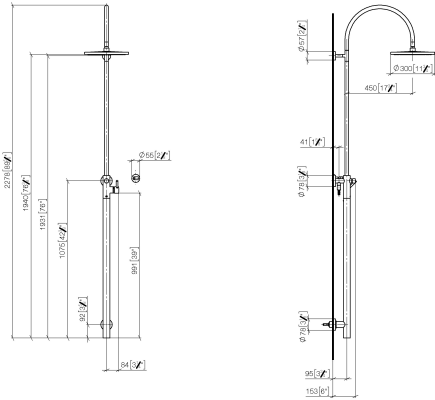

26 024 661

Fits: TARA, VAIA, META

- pivotable 180°
- overhead shower: rain flow
- rain shower with anti-scale system
- max. rainshower flow 6.8 l/min
- Function from: 6.5 l/min
- rain shower Ø 300 mm
- shower holder with rosette Ø 78mm
- metal shower hose 1250mm with integrated anti-twist protection
- height of fittings up to top edge of elbow 2280mm
- height of fittings up to rain shower (bottom edge) 1940mm
- automatic diverter for fixed-riser shower/hand shower
- slide-on rosettes Ø 55 mm
- Pipe diameter 20 mm
- quick clearing
- This product reduces water consumption by % (compared to requirements of EAct '92)
- This product can contribute to Water Use Reduction in LEED® Green Building Rating
- This product can help a building meet the requirements of Green Building Rating Systems, e.g. LEED®, BREEAM®, DGNB

26 024 661

mm [inch]

Flow rate chart

26 024 661

Parts for other finishes can be found here: [Chrome](#)

Spare parts list

No.	Item Number	Name	Quantity used	Delivery time
1	04 12 05 091 10-19	shower	1	20
2	09 24 03 163 20-19	adaptor	1	20
3	09 23 01 039 90	sieve	1	2
4	90 28 22 082 00-19	spout	1	20
5	05 30 31 025 00 90	fixing set	2	2
6	09 30 11 103 90	holder	2	2
7	09 27 89 000-19	rosette	1	20
8	09 14 10 006 90	seal	1	2
9	90 31 11 030 00 90	pin	1	2
10	09 11 10 083-19	connection	1	20
11	09 17 11 049-19	holder	1	20
12	90 14 10 077 00 90	seal	1	2
13	09 14 10 122 90	seal	1	2
14	04 28 22 134 20-19	pipe	1	20
15	90 14 10 055 00 90	seal	2	2
16	09 27 88 010-19	rosette	1	20
17	09 14 10 101 90	seal	1	2
18	09 31 11 061 90	pin	2	2
19	09 11 10 081 20-19	connection	1	20
20	09 31 11 049 90	pin	3	2
21	90 14 10 010 00 90	seal	2	2

Spare part can no longer be ordered, please order the replacement item

55	90 30 02 072 00-19	Metal shower hose 1/2" x 3/8" x 1250 mm - Dark Chrome	1	20
----	--------------------	---	---	----