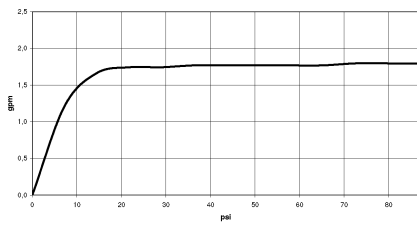

26 024 661

Fits: TARA, VAIA, META

- pivotable 180°
- overhead shower: rain flow
- rain shower with anti-scale system
- max. rainshower flow 6.8 l/min
- Function from: 6.5 l/min
- rain shower Ø 300 mm
- shower holder with rosette Ø 78mm
- metal shower hose 1250mm with integrated anti-twist protection
- height of fittings up to top edge of elbow 2280mm
- height of fittings up to rain shower (bottom edge) 1940mm
- automatic diverter for fixed-riser shower/hand shower
- slide-on rosettes Ø 55 mm
- Pipe diameter 20 mm
- quick clearing
- This product reduces water consumption by % (compared to requirements of EAct '92)
- This product can contribute to Water Use Reduction in LEED® Green Building Rating
- This product can help a building meet the requirements of Green Building Rating Systems, e.g. LEED®, BREEAM®, DGNB

26 024 661

mm [inch]

Flow rate chart

26 024 661

Parts for other finishes can be found here: [Chrome](#)