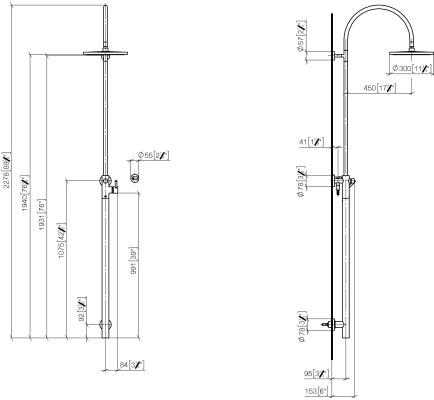

26 024 661

Fits: TARA, VAIA, META

- pivotable 180°
- overhead shower: rain flow
- rain shower with anti-scale system
- max. rainshower flow 6.8 l/min
- Function from: 6.5 l/min
- rain shower Ø 300 mm
- shower holder with rosette Ø 78mm
- metal shower hose 1250mm with integrated anti-twist protection
- height of fittings up to top edge of elbow 2280mm
- height of fittings up to rain shower (bottom edge) 1940mm
- automatic diverter for fixed-riser shower/hand shower
- slide-on rosettes Ø 55 mm
- Pipe diameter 20 mm
- quick clearing
- This product reduces water consumption by % (compared to requirements of EAct '92)
- This product can contribute to Water Use Reduction in LEED® Green Building Rating
- This product can help a building meet the requirements of Green Building Rating Systems, e.g. LEED®, BREEAM®, DGNB

26 024 661

mm [inch]

Flow rate chart

26 024 661

Parts for other finishes can be found here: [Chrome](#)

Spare part can no longer be ordered, please order the replacement item

|    |                    |  |   |    |
|----|--------------------|--|---|----|
| 55 | 90 30 02 072 00-27 | Metal shower hose 1/2" x 3/8" x 1250 mm - Brushed Light Gold | 1 | 30 |
|----|--------------------|--|---|----|