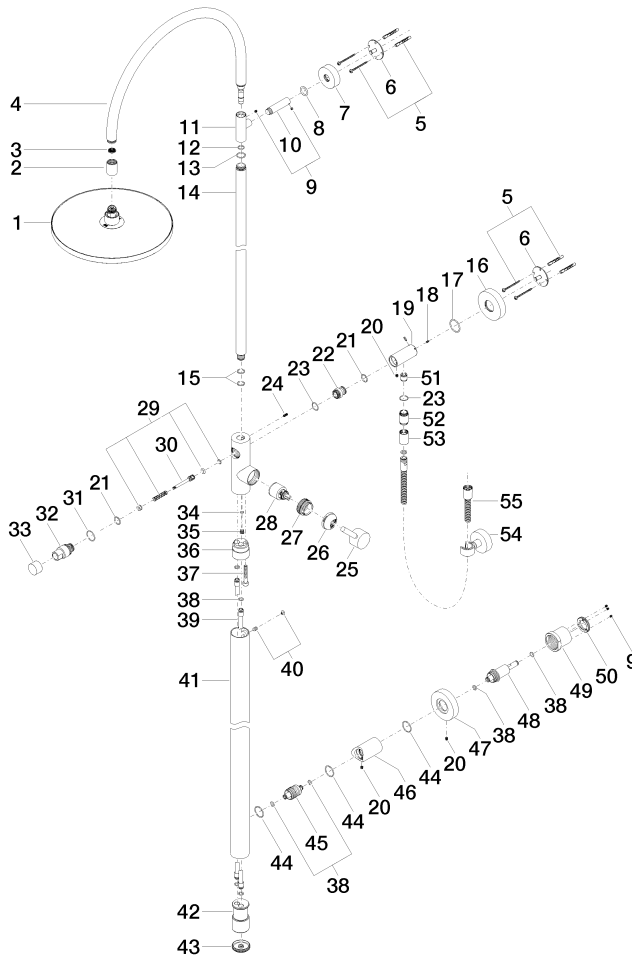

26 024 661

mm [inch]

Flow rate chart

26 024 661

Parts for other finishes can be found here: [Chrome](#)

### Spare parts list

| No. | Item Number        | Name       | Quantity used | Delivery time |
|-----|--------------------|------------|---------------|---------------|
| 1   | 04 12 05 091 10-27 | shower     | 1             | 60            |
| 2   | 09 24 03 163 20-27 | adaptor    | 1             | 60            |
| 3   | 09 23 01 039 90    | sieve      | 1             | 2             |
| 4   | 90 28 22 082 00-27 | spout      | 1             | 30            |
| 5   | 05 30 31 025 00 90 | fixing set | 2             | 2             |
| 6   | 09 30 11 103 90    | holder     | 2             | 2             |
| 7   | 09 27 89 000-27    | rosette    | 1             | 60            |
| 8   | 09 14 10 006 90    | seal       | 1             | 2             |
| 9   | 90 31 11 030 00 90 | pin        | 1             | 2             |
| 10  | 09 11 10 083-27    | connection | 1             | 60            |
| 11  | 09 17 11 049-27    | holder     | 1             | 60            |
| 12  | 90 14 10 077 00 90 | seal       | 1             | 2             |
| 13  | 09 14 10 122 90    | seal       | 1             | 2             |
| 14  | 04 28 22 134 20-27 | pipe       | 1             | 60            |
| 15  | 90 14 10 055 00 90 | seal       | 2             | 2             |
| 16  | 09 27 88 010-27    | rosette    | 1             | 60            |
| 17  | 09 14 10 101 90    | seal       | 1             | 2             |
| 18  | 09 31 11 061 90    | pin        | 2             | 2             |
| 19  | 09 11 10 081 20-27 | connection | 1             | 60            |
| 20  | 09 31 11 049 90    | pin        | 3             | 2             |
| 21  | 90 14 10 010 00 90 | seal       | 2             | 2             |