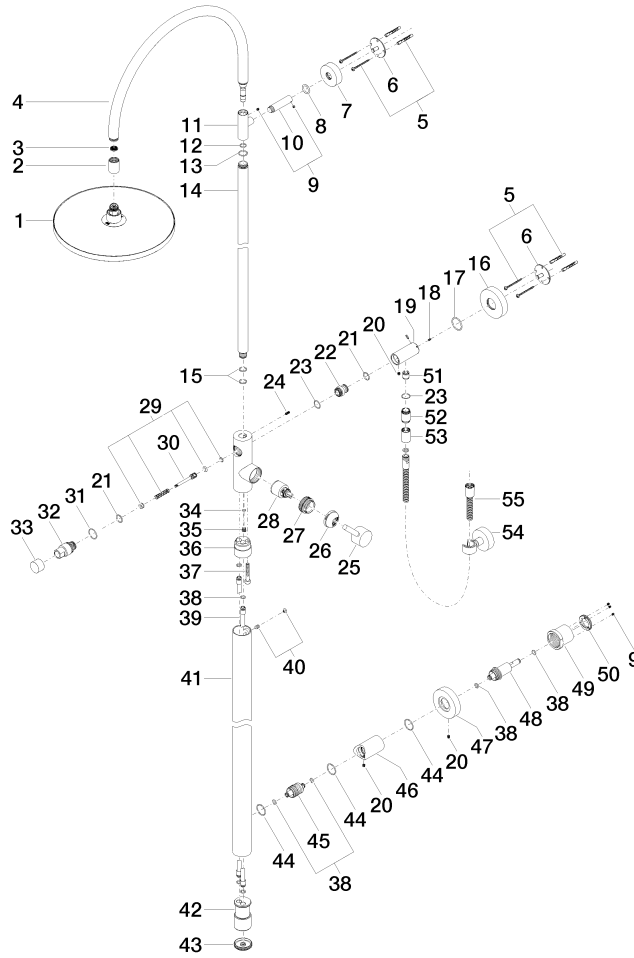

26 024 661

Fits: TARA, VAIA, META

- pivotable 180°
 - overhead shower: rain flow
 - rain shower with anti-scale system
 - max. rainshower flow 6.8 l/min
 - Function from: 6.5 l/min
 - rain shower Ø 300 mm
 - shower holder with rosette Ø 78mm
 - metal shower hose 1250mm with integrated anti-twist protection
 - height of fittings up to top edge of elbow 2280mm
 - height of fittings up to rain shower (bottom edge) 1940mm
 - automatic diverter for fixed-riser shower/hand shower
 - slide-on rosettes Ø 55 mm
 - Pipe diameter 20 mm
 - quick clearing
 - This product reduces water consumption by % (compared to requirements of EPAct '92)
 - This product can contribute to Water Use Reduction in LEED® Green Building Rating
 - This product can help a building meet the requirements of Green Building Rating Systems, e.g. LEED®, BREEAM®, DGNB
- Recommended spacing from bottom edge of shower stem to floor 92 mm.**
Note: Local building codes may require the use of an anti-scald device. Please refer to remote pressure balance valve (35 910 970 90) Intrinsic protection against back flow.

26 024 661

mm [inch]

Flow rate chart

26 024 661

Spare parts list

No.	Item Number	Name	Quantity used	Delivery time
1	04 12 05 091 10-28	shower	1	20
2	09 24 03 163 20-28	adaptor	1	20
3	09 23 01 039 90	sieve	1	2
4	90 28 22 082 00-28	spout	1	-
Spare part can no longer be ordered, please order the replacement item				
5	05 30 31 025 00 90	fixing set	2	2
6	09 30 11 103 90	holder	2	2
7	09 27 89 000-28	rosette	1	20
8	09 14 10 006 90	seal	1	2
9	90 31 11 030 00 90	pin	1	2
10	09 11 10 083-28	connection	1	20
11	09 17 11 049-28	holder	1	20
12	90 14 10 077 00 90	seal	1	2
13	09 14 10 122 90	seal	1	2
14	04 28 22 134 20-28	pipe	1	20
15	90 14 10 055 00 90	seal	2	2
16	09 27 88 010-28	rosette	1	20
17	09 14 10 101 90	seal	1	2
18	09 31 11 061 90	pin	2	2
19	09 11 10 081 20-28	connection	1	20