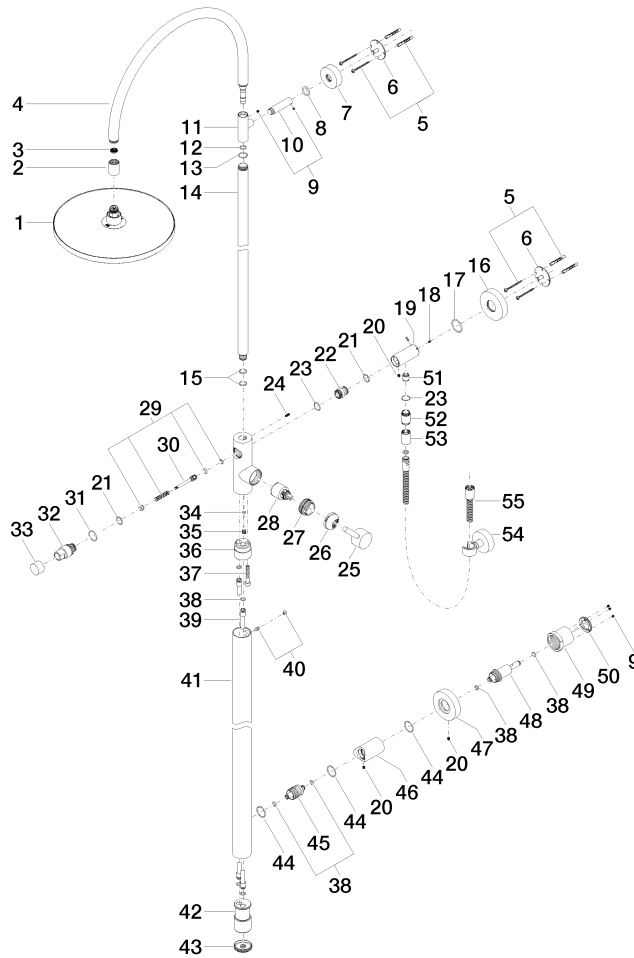

26 024 661

Fits: TARA, VAIA, META

- pivotable 180°
 - overhead shower: rain flow
 - rain shower with anti-scale system
 - max. rainshower flow 6.8 l/min
 - Function from: 6.5 l/min
 - rain shower Ø 300 mm
 - shower holder with rosette Ø 78mm
 - metal shower hose 1250mm with integrated anti-twist protection
 - height of fittings up to top edge of elbow 2280mm
 - height of fittings up to rain shower (bottom edge) 1940mm
 - automatic diverter for fixed-riser shower/hand shower
 - slide-on rosettes Ø 55 mm
 - Pipe diameter 20 mm
 - quick clearing
 - This product reduces water consumption by % (compared to requirements of EAct '92)
 - This product can contribute to Water Use Reduction in LEED® Green Building Rating
 - This product can help a building meet the requirements of Green Building Rating Systems, e.g. LEED®, BREEAM®, DGNB
- Recommended spacing from bottom edge of shower stem to floor 92 mm.**
Note: Local building codes may require the use of an anti-scald device. Please refer to remote pressure balance valve (35 910 970 90) Intrinsic protection against back flow.

26 024 661

mm [inch]

Flow rate chart

26 024 661

Spare parts list

No.	Item Number	Name	Quantity used	Delivery time
1	04 12 05 091 10-33	shower	1	30
2	09 24 03 163 20-33	adaptor	1	30
3	09 23 01 039 90	sieve	1	2
4	90 28 22 082 00-33	spout	1	-
Spare part can no longer be ordered, please order the replacement item				
5	05 30 31 025 00 90	fixing set	2	2
6	09 30 11 103 90	holder	2	2
7	09 27 89 000-33	rosette	1	30
8	09 14 10 006 90	seal	1	2
9	90 31 11 030 00 90	pin	1	2
10	09 11 10 083-33	connection	1	30
11	09 17 11 049-33	holder	1	60
12	90 14 10 077 00 90	seal	1	2
13	09 14 10 122 90	seal	1	2
14	04 28 22 134 20-33	pipe	1	30
15	90 14 10 055 00 90	seal	2	2
16	09 27 88 010-33	rosette	1	30
17	09 14 10 101 90	seal	1	2
18	09 31 11 061 90	pin	2	2
19	09 11 10 081 20-33	connection	1	30