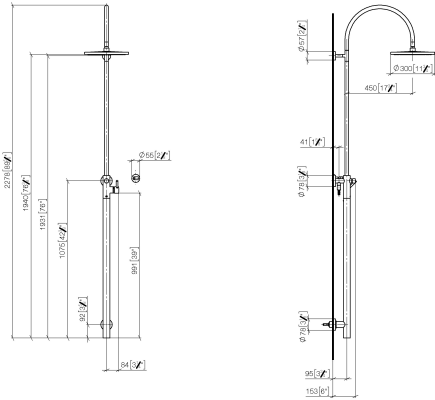

NOTE: Hand shower sold separately. Please see hand shower options under the miscellaneous articles section of each series.
Water carrying concealed rough parts on lower wall fixing.

Recommended spacing from bottom edge of shower stem to floor 92 mm.

26 024 661

mm [inch]

Flow rate chart

26 024 661

Spare parts list

No.	Item Number	Name	Quantity used	Delivery time
1	04 12 05 091 10-42	shower	1	60
2	09 24 03 163 20-42	adaptor	1	60
3	09 23 01 039 90	sieve	1	2
4	90 28 22 082 00-42	spout	1	30
5	05 30 31 025 00 90	fixing set	2	2
6	09 30 11 103 90	holder	2	2
7	09 27 89 000-42	rosette	1	60
8	09 14 10 006 90	seal	1	2
9	90 31 11 030 00 90	pin	1	2
10	09 11 10 083-42	connection	1	60
11	09 17 11 049-42	holder	1	60
12	90 14 10 077 00 90	seal	1	2
13	09 14 10 122 90	seal	1	2
14	04 28 22 134 20-42	pipe	1	60
15	90 14 10 055 00 90	seal	2	2
16	09 27 88 010-42	rosette	1	60
17	09 14 10 101 90	seal	1	2
18	09 31 11 061 90	pin	2	2
19	09 11 10 081 20-42	connection	1	60
20	09 31 11 049 90	pin	3	2
21	90 14 10 010 00 90	seal	2	2