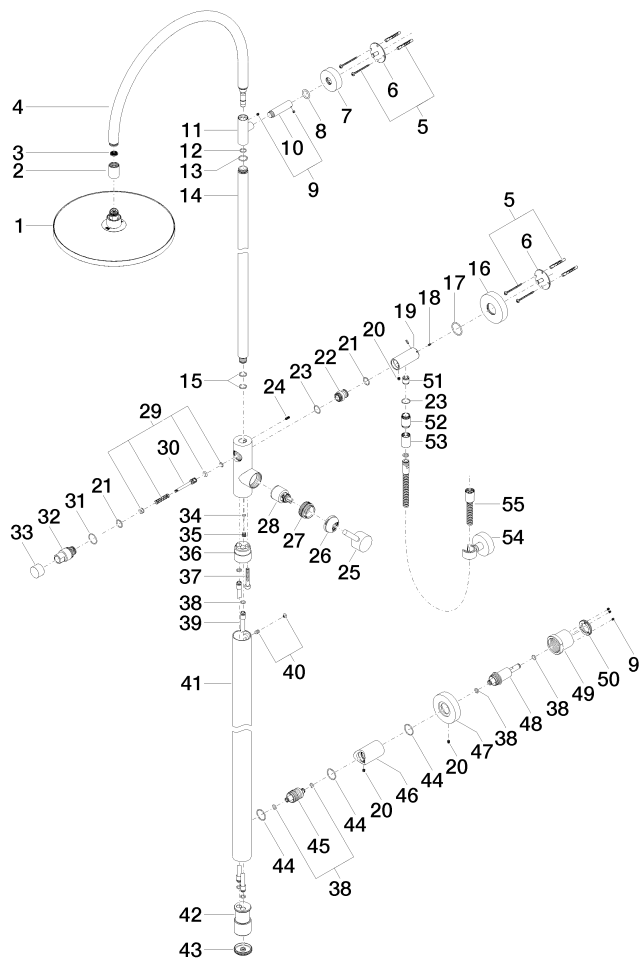

NOTE: Hand shower sold separately. Please see hand shower options under the miscellaneous articles section of each series.
Water carrying concealed rough parts on lower wall fixing.

Recommended spacing from bottom edge of shower stem to floor 92 mm.

26 024 661

mm [inch]

Flow rate chart

26 024 661

Spare parts list

No.	Item Number	Name	Quantity used	Delivery time
1	04 12 05 091 10-42	shower	1	60
2	09 24 03 163 20-42	adaptor	1	60
3	09 23 01 039 90	sieve	1	2
4	90 28 22 082 00-42	spout	1	30
5	05 30 31 025 00 90	fixing set	2	2
6	09 30 11 103 90	holder	2	2
7	09 27 89 000-42	rosette	1	60
8	09 14 10 006 90	seal	1	2
9	90 31 11 030 00 90	pin	1	2
10	09 11 10 083-42	connection	1	60
11	09 17 11 049-42	holder	1	60
12	90 14 10 077 00 90	seal	1	2
13	09 14 10 122 90	seal	1	2
14	04 28 22 134 20-42	pipe	1	60
15	90 14 10 055 00 90	seal	2	2
16	09 27 88 010-42	rosette	1	60
17	09 14 10 101 90	seal	1	2
18	09 31 11 061 90	pin	2	2
19	09 11 10 081 20-42	connection	1	60
20	09 31 11 049 90	pin	3	2
21	90 14 10 010 00 90	seal	2	2