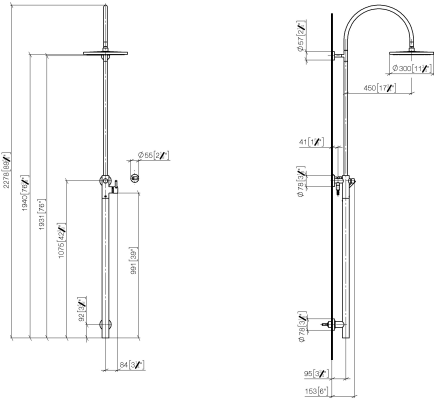

26 024 661

Fits: TARA, VAIA, META

- pivotable 180°
- overhead shower: rain flow
- rain shower with anti-scale system
- max. rainshower flow 6.8 l/min
- Function from: 6.5 l/min
- rain shower Ø 300 mm
- shower holder with rosette Ø 78mm
- metal shower hose 1250mm with integrated anti-twist protection
- height of fittings up to top edge of elbow 2280mm
- height of fittings up to rain shower (bottom edge) 1940mm
- automatic diverter for fixed-riser shower/hand shower
- slide-on rosettes Ø 55 mm
- Pipe diameter 20 mm
- quick clearing
- This product reduces water consumption by % (compared to requirements of EPAAct '92)
- This product can contribute to Water Use Reduction in LEED® Green Building Rating
- This product can help a building meet the requirements of Green Building Rating Systems, e.g. LEED®, BREEAM®, DGNB

26 024 661

mm [inch]

Flow rate chart

26 024 661

Parts for other finishes can be found here: [Chrome](#)

Spare parts list

No.	Item Number	Name	Quantity used	Delivery time
1	04 12 05 091 10-46	shower	1	30
2	09 24 03 163 20-46	adaptor	1	30
3	09 23 01 039 90	sieve	1	2
4	90 28 22 082 00-46	spout	1	30
5	05 30 31 025 00 90	fixing set	2	2
6	09 30 11 103 90	holder	2	2
7	09 27 89 000-46	rosette	1	30
8	09 14 10 006 90	seal	1	2
9	90 31 11 030 00 90	pin	1	2
10	09 11 10 083-46	connection	1	30
11	09 17 11 049-46	holder	1	30
12	90 14 10 077 00 90	seal	1	2
13	09 14 10 122 90	seal	1	2
14	04 28 22 134 20-46	pipe	1	30
15	90 14 10 055 00 90	seal	2	2
16	09 27 88 010-46	rosette	1	30
17	09 14 10 101 90	seal	1	2
18	09 31 11 061 90	pin	2	2
19	09 11 10 081 20-46	connection	1	30
20	09 31 11 049 90	pin	3	2
21	90 14 10 010 00 90	seal	2	2

Spare part can no longer be ordered, please order the replacement item

55	90 30 02 072 00-46	Metal shower hose 1/2" x 3/8" x 1250 mm - Brushed Champagne (22kt Gold)	1	30
----	--------------------	---	---	----