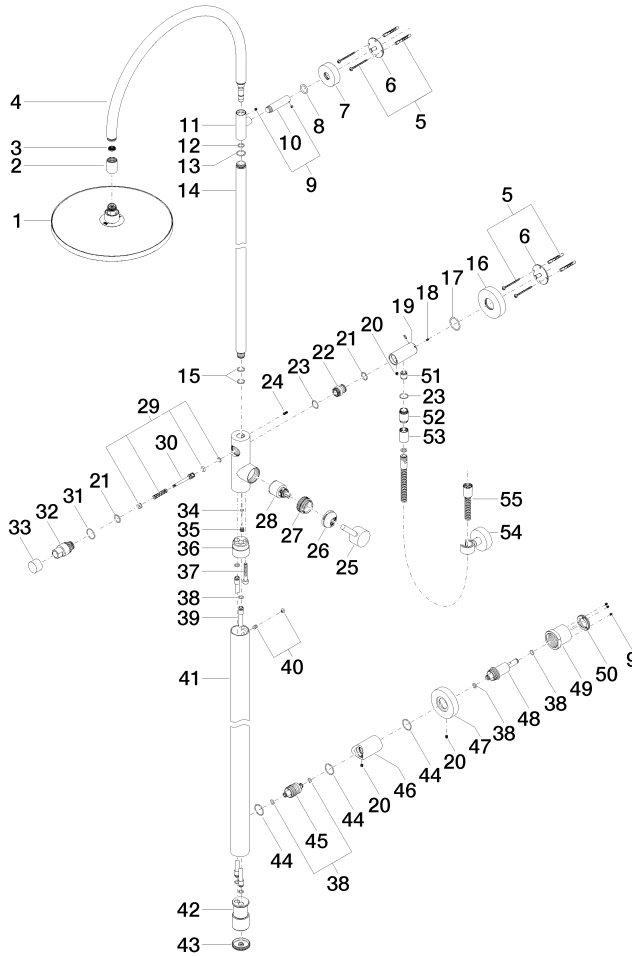

26 024 661

Fits: TARA, VAIA, META

- pivotable 180°
- overhead shower: rain flow
- rain shower with anti-scale system
- max. rainshower flow 6.8 l/min
- Function from: 6.5 l/min
- rain shower Ø 300 mm
- shower holder with rosette Ø 78mm
- metal shower hose 1250mm with integrated anti-twist protection
- height of fittings up to top edge of elbow 2280mm
- height of fittings up to rain shower (bottom edge) 1940mm
- automatic diverter for fixed-riser shower/hand shower
- slide-on rosettes Ø 55 mm
- Pipe diameter 20 mm
- quick clearing
- This product reduces water consumption by % (compared to requirements of EPAAct '92)
- This product can contribute to Water Use Reduction in LEED® Green Building Rating
- This product can help a building meet the requirements of Green Building Rating Systems, e.g. LEED®, BREEAM®, DGNB

26 024 661

mm [inch]

Flow rate chart

26 024 661

Parts for other finishes can be found here: [Chrome](#)

Spare parts list

No.	Item Number	Name	Quantity used	Delivery time
1	04 12 05 091 10-46	shower	1	30
2	09 24 03 163 20-46	adaptor	1	30
3	09 23 01 039 90	sieve	1	2
4	90 28 22 082 00-46	spout	1	30
5	05 30 31 025 00 90	fixing set	2	2
6	09 30 11 103 90	holder	2	2
7	09 27 89 000-46	rosette	1	30
8	09 14 10 006 90	seal	1	2
9	90 31 11 030 00 90	pin	1	2
10	09 11 10 083-46	connection	1	30
11	09 17 11 049-46	holder	1	30
12	90 14 10 077 00 90	seal	1	2
13	09 14 10 122 90	seal	1	2
14	04 28 22 134 20-46	pipe	1	30
15	90 14 10 055 00 90	seal	2	2
16	09 27 88 010-46	rosette	1	30
17	09 14 10 101 90	seal	1	2
18	09 31 11 061 90	pin	2	2
19	09 11 10 081 20-46	connection	1	30
20	09 31 11 049 90	pin	3	2
21	90 14 10 010 00 90	seal	2	2

Spare part can no longer be ordered, please order the replacement item

55	90 30 02 072 00-46	Metal shower hose 1/2" x 3/8" x 1250 mm - Brushed Champagne (22kt Gold)	1	30
----	--------------------	---	---	----