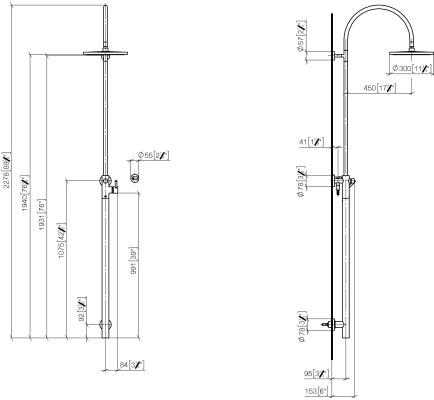

26 024 661

Fits: TARA, VAIA, META

- pivotable 180°
- overhead shower: rain flow
- rain shower with anti-scale system
- max. rainshower flow 6.8 l/min
- Function from: 6.5 l/min
- rain shower Ø 300 mm
- shower holder with rosette Ø 78mm
- metal shower hose 1250mm with integrated anti-twist protection
- height of fittings up to top edge of elbow 2280mm
- height of fittings up to rain shower (bottom edge) 1940mm
- automatic diverter for fixed-riser shower/hand shower
- slide-on rosettes Ø 55 mm
- Pipe diameter 20 mm
- quick clearing
- This product reduces water consumption by % (compared to requirements of EPAct '92)
- This product can contribute to Water Use Reduction in LEED® Green Building Rating
- This product can help a building meet the requirements of Green Building Rating Systems, e.g. LEED®, BREEAM®, DGNB

26 024 661

mm [inch]

Flow rate chart

26 024 661

Parts for other finishes can be found here: [Chrome](#)

### Spare parts list

No.	Item Number	Name	Quantity used	Delivery time
1	04 12 05 091 10-47	shower	1	30
2	09 24 03 163 20-47	adaptor	1	30
3	09 23 01 039 90	sieve	1	2
4	90 28 22 082 00-47	spout	1	30
5	05 30 31 025 00 90	fixing set	2	2
6	09 30 11 103 90	holder	2	2
7	09 27 89 000-47	rosette	1	30
8	09 14 10 006 90	seal	1	2
9	90 31 11 030 00 90	pin	1	2
10	09 11 10 083-47	connection	1	30
11	09 17 11 049-47	holder	1	30
12	90 14 10 077 00 90	seal	1	2
13	09 14 10 122 90	seal	1	2
14	04 28 22 134 20-47	pipe	1	30
15	90 14 10 055 00 90	seal	2	2
16	09 27 88 010-47	rosette	1	30
17	09 14 10 101 90	seal	1	2
18	09 31 11 061 90	pin	2	2
19	09 11 10 081 20-47	connection	1	30
20	09 31 11 049 90	pin	3	2
21	90 14 10 010 00 90	seal	2	2

Spare part can no longer be ordered, please order the replacement item

55	90 30 02 072 00-47	Metal shower hose 1/2" x 3/8" x 1250 mm - Champagne (22kt Gold)	1	30
----	--------------------	---	---	----