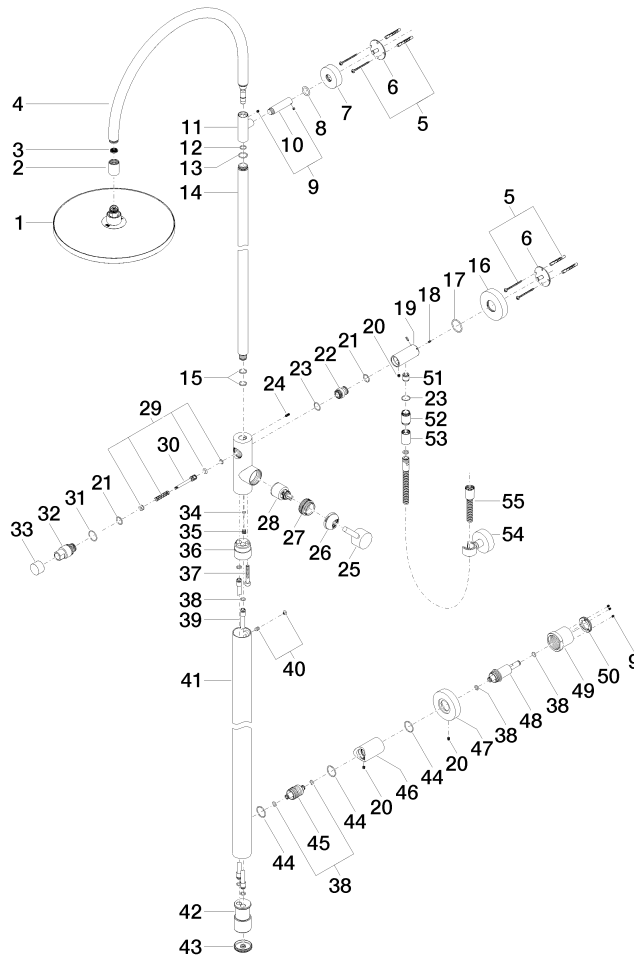

26 024 661

Fits: TARA, VAIA, META

- pivotable 180°
- overhead shower: rain flow
- rain shower with anti-scale system
- max. rainshower flow 6.8 l/min
- Function from: 6.5 l/min
- rain shower Ø 300 mm
- shower holder with rosette Ø 78mm
- metal shower hose 1250mm with integrated anti-twist protection
- height of fittings up to top edge of elbow 2280mm
- height of fittings up to rain shower (bottom edge) 1940mm
- automatic diverter for fixed-riser shower/hand shower
- slide-on rosettes Ø 55 mm
- Pipe diameter 20 mm
- quick clearing
- This product reduces water consumption by % (compared to requirements of EPAct '92)
- This product can contribute to Water Use Reduction in LEED® Green Building Rating
- This product can help a building meet the requirements of Green Building Rating Systems, e.g. LEED®, BREEAM®, DGNB

26 024 661

mm [inch]

Flow rate chart

26 024 661

Parts for other finishes can be found here: [Chrome](#)

### Spare parts list

No.	Item Number	Name	Quantity used	Delivery time
1	04 12 05 091 10-47	shower	1	30
2	09 24 03 163 20-47	adaptor	1	30
3	09 23 01 039 90	sieve	1	2
4	90 28 22 082 00-47	spout	1	30
5	05 30 31 025 00 90	fixing set	2	2
6	09 30 11 103 90	holder	2	2
7	09 27 89 000-47	rosette	1	30
8	09 14 10 006 90	seal	1	2
9	90 31 11 030 00 90	pin	1	2
10	09 11 10 083-47	connection	1	30
11	09 17 11 049-47	holder	1	30
12	90 14 10 077 00 90	seal	1	2
13	09 14 10 122 90	seal	1	2
14	04 28 22 134 20-47	pipe	1	30
15	90 14 10 055 00 90	seal	2	2
16	09 27 88 010-47	rosette	1	30
17	09 14 10 101 90	seal	1	2
18	09 31 11 061 90	pin	2	2
19	09 11 10 081 20-47	connection	1	30
20	09 31 11 049 90	pin	3	2
21	90 14 10 010 00 90	seal	2	2

Spare part can no longer be ordered, please order the replacement item

55	90 30 02 072 00-47	Metal shower hose 1/2" x 3/8" x 1250 mm - Champagne (22kt Gold)	1	30
----	--------------------	---	---	----