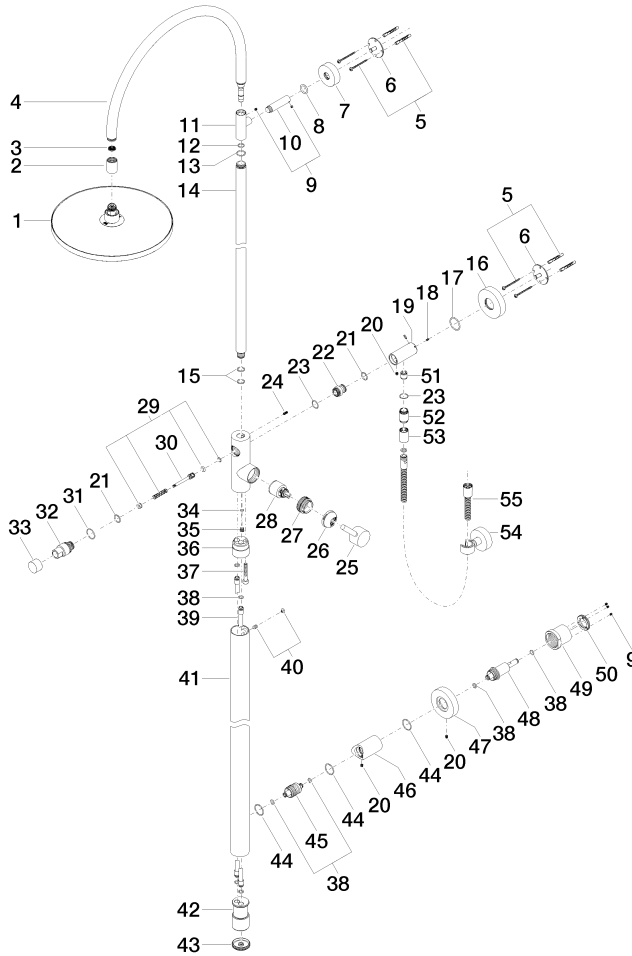

26 024 661

Fits: TARA, VAIA, META

- pivotable 180°
- overhead shower: rain flow
- rain shower with anti-scale system
- max. rainshower flow 6.8 l/min
- Function from: 6.5 l/min
- rain shower Ø 300 mm
- shower holder with rosette Ø 78mm
- metal shower hose 1250mm with integrated anti-twist protection
- height of fittings up to top edge of elbow 2280mm
- height of fittings up to rain shower (bottom edge) 1940mm
- automatic diverter for fixed-riser shower/hand shower
- slide-on rosettes Ø 55 mm
- Pipe diameter 20 mm
- quick clearing
- This product reduces water consumption by % (compared to requirements of EPAct '92)
- This product can contribute to Water Use Reduction in LEED® Green Building Rating
- This product can help a building meet the requirements of Green Building Rating Systems, e.g. LEED®, BREEAM®, DGNB

26 024 661

mm [inch]

Flow rate chart

26 024 661

Parts for other finishes can be found here: [Chrome](#)

Spare parts list

No.	Item Number	Name	Quantity used	Delivery time
1	04 12 05 091 10-93	shower	1	20
2	09 24 03 163 20-93	adaptor	1	20
3	09 23 01 039 90	sieve	1	2
4	90 28 22 082 00-93	spout	1	20
5	05 30 31 025 00 90	fixing set	2	2
6	09 30 11 103 90	holder	2	2
7	09 27 89 000-93	rosette	1	20
8	09 14 10 006 90	seal	1	2
9	90 31 11 030 00 90	pin	1	2
10	09 11 10 083-93	connection	1	20
11	09 17 11 049-93	holder	1	20
12	90 14 10 077 00 90	seal	1	2
13	09 14 10 122 90	seal	1	2
14	04 28 22 134 20-93	pipe	1	20
15	90 14 10 055 00 90	seal	2	2
16	09 27 88 010-93	rosette	1	20
17	09 14 10 101 90	seal	1	2
18	09 31 11 061 90	pin	2	2
19	09 11 10 081 20-93	connection	1	20
20	09 31 11 049 90	pin	3	2
21	90 14 10 010 00 90	seal	2	2