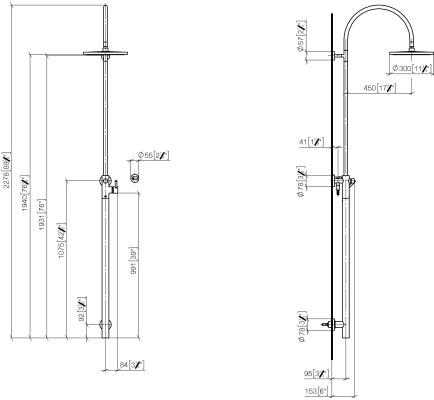

26 024 661

Fits: TARA, VAIA, META

- pivotable 180°
- overhead shower: rain flow
- rain shower with anti-scale system
- max. rainshower flow 6.8 l/min
- Function from: 6.5 l/min
- rain shower Ø 300 mm
- shower holder with rosette Ø 78mm
- metal shower hose 1250mm with integrated anti-twist protection
- height of fittings up to top edge of elbow 2280mm
- height of fittings up to rain shower (bottom edge) 1940mm
- automatic diverter for fixed-riser shower/hand shower
- slide-on rosettes Ø 55 mm
- Pipe diameter 20 mm
- quick clearing
- This product reduces water consumption by % (compared to requirements of EPAct '92)
- This product can contribute to Water Use Reduction in LEED® Green Building Rating
- This product can help a building meet the requirements of Green Building Rating Systems, e.g. LEED®, BREEAM®, DGNB

Intrinsic protection against back flow.

NOTE: Hand shower sold separately. Please see hand shower options under the miscellaneous articles section of each series.

Water carrying concealed rough parts on lower wall fixing.

26 024 661

mm [inch]

Flow rate chart

26 024 661

Parts for other finishes can be found here: [Chrome](#)

Spare parts list

No.	Item Number	Name	Quantity used	Delivery time
1	04 12 05 091 10-93	shower	1	20
2	09 24 03 163 20-93	adaptor	1	20
3	09 23 01 039 90	sieve	1	2
4	90 28 22 082 00-93	spout	1	20
5	05 30 31 025 00 90	fixing set	2	2
6	09 30 11 103 90	holder	2	2
7	09 27 89 000-93	rosette	1	20
8	09 14 10 006 90	seal	1	2
9	90 31 11 030 00 90	pin	1	2
10	09 11 10 083-93	connection	1	20
11	09 17 11 049-93	holder	1	20
12	90 14 10 077 00 90	seal	1	2
13	09 14 10 122 90	seal	1	2
14	04 28 22 134 20-93	pipe	1	20
15	90 14 10 055 00 90	seal	2	2
16	09 27 88 010-93	rosette	1	20
17	09 14 10 101 90	seal	1	2
18	09 31 11 061 90	pin	2	2
19	09 11 10 081 20-93	connection	1	20
20	09 31 11 049 90	pin	3	2
21	90 14 10 010 00 90	seal	2	2