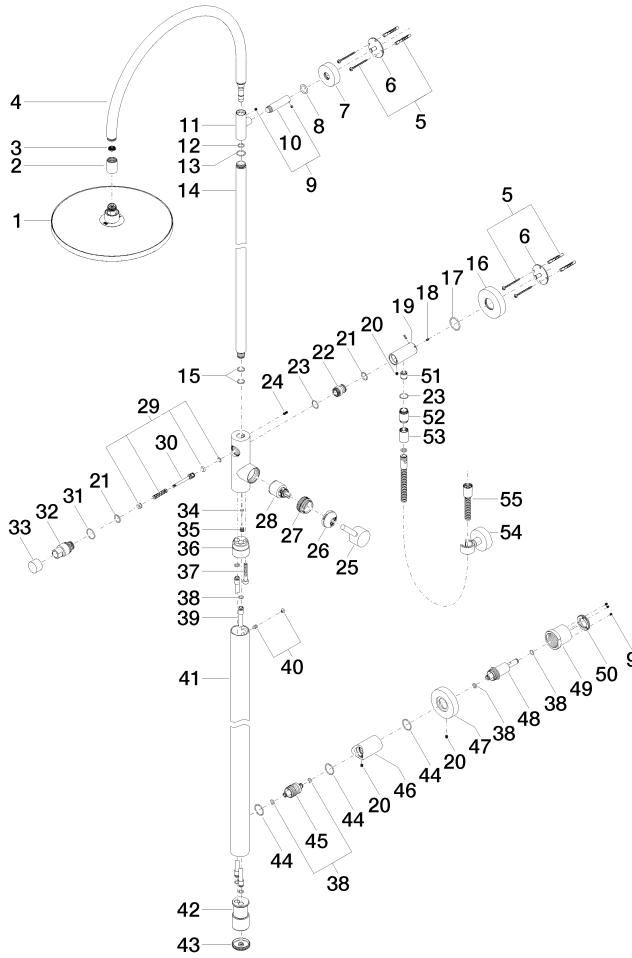

26 024 661

Fits: TARA, VAIA, META

- pivotable 180°
 - overhead shower: rain flow
 - rain shower with anti-scale system
 - max. rainshower flow 6.8 l/min
 - Function from: 6.5 l/min
 - rain shower Ø 300 mm
 - shower holder with rosette Ø 78mm
 - metal shower hose 1250mm with integrated anti-twist protection
 - height of fittings up to top edge of elbow 2280mm
 - height of fittings up to rain shower (bottom edge) 1940mm
 - automatic diverter for fixed-riser shower/hand shower
 - slide-on rosettes Ø 55 mm
 - Pipe diameter 20 mm
 - quick clearing
 - This product reduces water consumption by % (compared to requirements of EAct '92)
 - This product can contribute to Water Use Reduction in LEED® Green Building Rating
 - This product can help a building meet the requirements of Green Building Rating Systems, e.g. LEED®, BREEAM®, DGNB
- Recommended spacing from bottom edge of shower stem to floor 92 mm.**
Note: Local building codes may require the use of an anti-scald device. Please refer to remote pressure balance valve (35 910 970 90) Intrinsic protection against back flow.

26 024 661

mm [inch]

Flow rate chart

26 024 661

Spare parts list

No.	Item Number	Name	Quantity used	Delivery time
1	04 12 05 091 10-99	shower	1	30
2	09 24 03 163 20-99	adaptor	1	30
3	09 23 01 039 90	sieve	1	2
4	90 28 22 082 00-99	spout	1	-
Spare part can no longer be ordered, please order the replacement item				
5	05 30 31 025 00 90	fixing set	2	2
6	09 30 11 103 90	holder	2	2
7	09 27 89 000-99	rosette	1	30
8	09 14 10 006 90	seal	1	2
9	90 31 11 030 00 90	pin	1	2
10	09 11 10 083-99	connection	1	30
11	09 17 11 049-99	holder	1	30
12	90 14 10 077 00 90	seal	1	2
13	09 14 10 122 90	seal	1	2
14	04 28 22 134 20-99	pipe	1	30
15	90 14 10 055 00 90	seal	2	2
16	09 27 88 010-99	rosette	1	30
17	09 14 10 101 90	seal	1	2
18	09 31 11 061 90	pin	2	2
19	09 11 10 081 20-99	connection	1	30