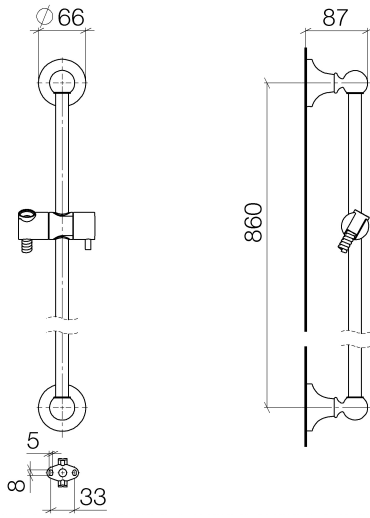

26 413 360

- slide bar
- Pipe diameter 18 mm
- rosette Ø 60 mm
- gauge 850 mm
- metal shower hose 1750mm with integrated anti-twist protection
- shower hose connector 1/2"

This article does not include a hand shower!

Recommended miscellaneous

MADISON Wall elbow - Chrome 28 450 410-00
0010

Required miscellaneous

MADISON Metal hand shower with porcelain insert (white) FlowReduce - Chrome 28 002 970-00
0010

Required miscellaneous

MADISON Hand shower FlowReduce - Chrome 28 002 978-00
0010

- spray head Ø 95mm
- Hand shower see page {PAGE}
- Three settings: COMPACT RAIN, COMPACT SOFT FLOW, COMPACT AQUAPRESSURE FLOW, max. flow rate l/min (at 3 bar)

26 413 360

Certificates

WRAS_2009048. IAPMO_4976 (4).

26 413 360

Spare parts list

No.	Item Number	Name	Quantity used	Delivery time
1	90 17 20 708 00 90	fixing set	2	2
2	09 30 30 048 90	screw	2	2
3	09 17 20 016-00	holder	2	10
4	09 31 11 144 90	pin	2	2
5	09 31 11 002 90	pin	2	2
6	09 21 40 020-00	connection	2	60
7	09 18 40 009 90	sleeve	2	2
8	08 28 22 596-00	pipe	1	10
9	12 580 970-00	Slide unit - Chrome	1	10
10	28 204 970-00	Metal shower hose 1/2" x 1/2" x 1750 mm - Chrome	1	2