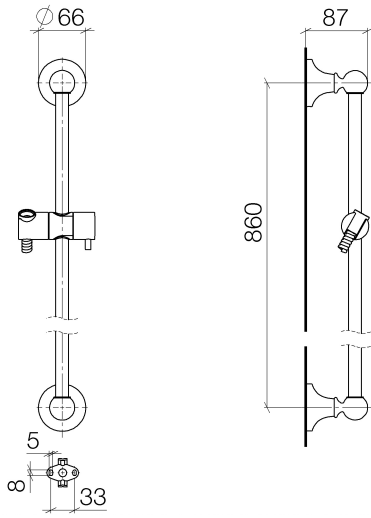

26 413 360

- slide bar
- Pipe diameter 18 mm
- rosette Ø 60 mm
- gauge 850 mm
- metal shower hose 1750mm with integrated anti-twist protection
- shower hose connector 1/2"

This article does not include a hand shower!

Recommended miscellaneous

MADISON Wall elbow - Chrome 28 450 410-00
0010

Required miscellaneous

MADISON Metal hand shower with porcelain insert (white) FlowReduce - Chrome 28 002 970-00
0010

Required miscellaneous

MADISON Hand shower FlowReduce - Chrome 28 002 978-00
0010

- spray head Ø 95mm
- Hand shower see page {PAGE}
- Three settings: COMPACT RAIN, COMPACT SOFT FLOW, COMPACT AQUAPRESSURE FLOW, max. flow rate l/min (at 3 bar)

26 413 360

Certificates

WRAS_2009048. IAPMO_4976 (4).

26 413 360

Spare parts list

No.	Item Number	Name	Quantity used	Delivery time
1	90 17 20 708 00 90	fixing set	2	2
2	09 30 30 048 90	screw	2	2
3	09 17 20 016-00	holder	2	10
4	09 31 11 144 90	pin	2	2
5	09 31 11 002 90	pin	2	2
6	09 21 40 020-00	connection	2	60
7	09 18 40 009 90	sleeve	2	2
8	08 28 22 596-00	pipe	1	10
9	12 580 970-00	Slide unit - Chrome	1	10
10	28 204 970-00	Metal shower hose 1/2" x 1/2" x 1750 mm - Chrome	1	2