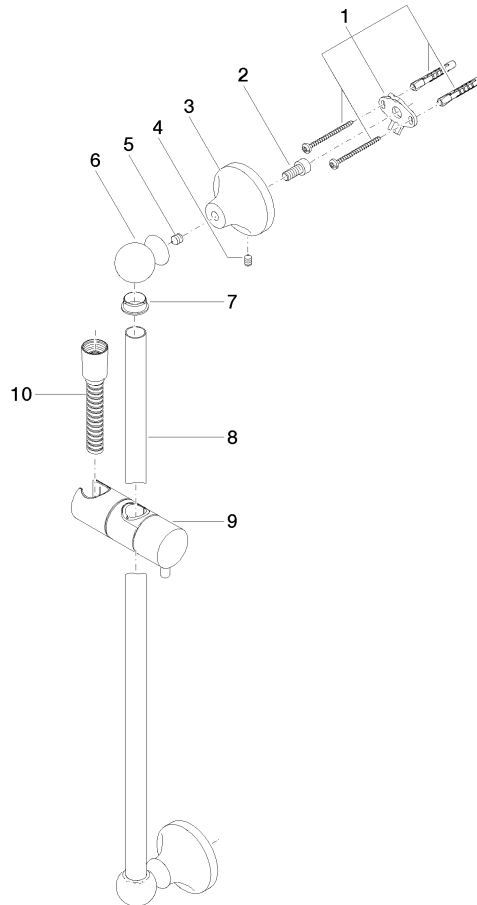

26 413 360

- slide bar
- Pipe diameter 18 mm
- rosette Ø 60 mm
- gauge 850 mm
- metal shower hose 1750mm with integrated anti-twist protection
- shower hose connector 1/2"

This article does not include a hand shower!

Recommended miscellaneous

MADISON Wall elbow - Chrome 28 450 410-00
0010

Required miscellaneous

MADISON Metal hand shower with porcelain insert (white) FlowReduce - Chrome 28 002 970-00
0010

Required miscellaneous

MADISON Hand shower FlowReduce - Chrome 28 002 978-00
0010

- spray head Ø 95mm
- Hand shower see page {PAGE}
- Three settings: COMPACT RAIN, COMPACT SOFT FLOW, COMPACT AQUAPRESSURE FLOW, max. flow rate l/min (at 3 bar)

26 413 360

Certificates

WRAS_2009048. IAPMO_4976 (4).

26 413 360

Spare parts list

No.	Item Number	Name	Quantity used	Delivery time
1	90 17 20 708 00 90	fixing set	2	2
2	09 30 30 048 90	screw	2	2
3	09 17 20 016-00	holder	2	10
4	09 31 11 144 90	pin	2	2
5	09 31 11 002 90	pin	2	2
6	09 21 40 020-00	connection	2	60
7	09 18 40 009 90	sleeve	2	2
8	08 28 22 596-00	pipe	1	10
9	12 580 970-00	Slide unit - Chrome	1	10
10	28 204 970-00	Metal shower hose 1/2" x 1/2" x 1750 mm - Chrome	1	2