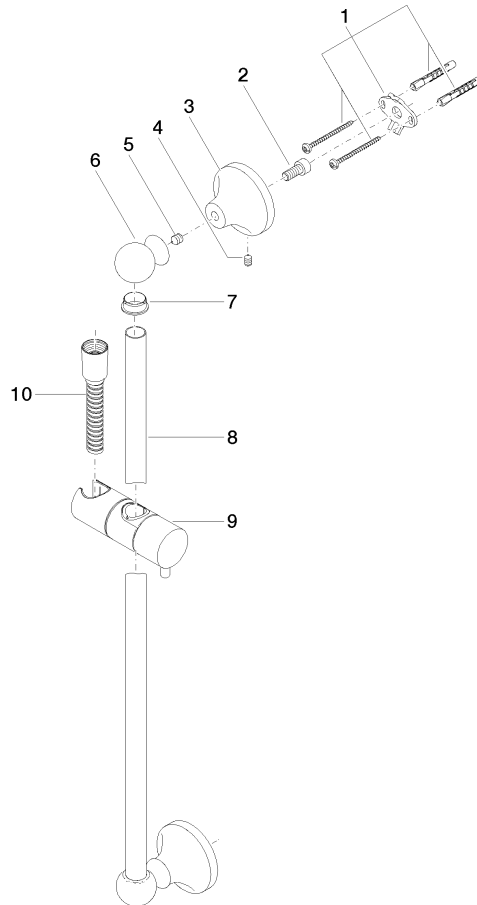

26 413 360

- slide bar
- Pipe diameter 18 mm
- rosette Ø 60 mm
- gauge 850 mm
- metal shower hose 1750mm with integrated anti-twist protection
- shower hose connector 1/2"
- WRAS 2009048

This article does not include a hand shower!

Required miscellaneous

**MADISON Hand shower FlowReduce - Durabronss (23kt Gold)** 28 002 978-09 0010

- spray head Ø 95mm
- Hand shower see page {PAGE}
- Three settings: COMPACT RAIN, COMPACT SOFT FLOW, COMPACT AQUAPRESSURE FLOW, max. flow rate l/min (at 3 bar)

### Spare parts list

No.	Item Number	Name	Quantity used	Delivery time
1	90 17 20 708 00 90	fixing set	2	2
2	09 30 30 048 90	screw	2	2
3	09 17 20 016-09	holder	2	40
4	09 31 11 144 90	pin	2	2
5	09 31 11 002 90	pin	2	2
6	09 21 40 020-09	connection	2	60
7	09 18 40 009 90	sleeve	2	2
8	08 28 22 596-09	pipe	1	60
9	12 580 970-09	slider	1	40
10	28 204 970-09	Metal shower hose 1/2" x 1/2" x 1750 mm - Durabronz (23kt Gold)	1	40