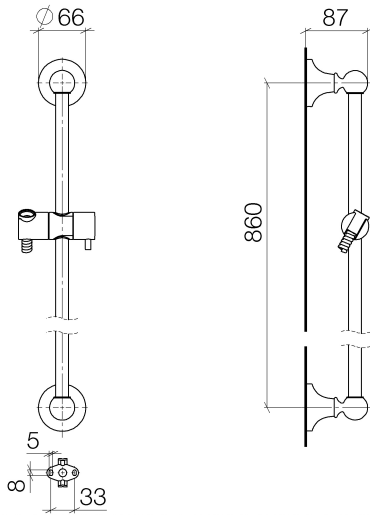

26 413 360

Certificates

WRAS_2009048. IAPMO_4976 (2).