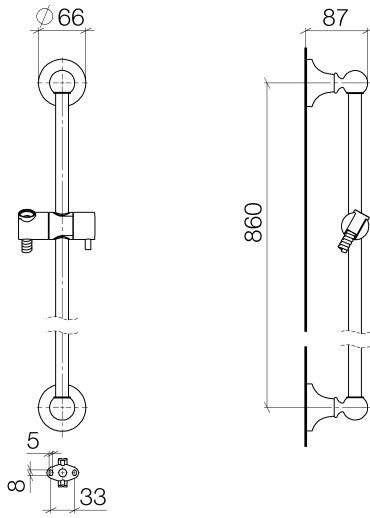

26 413 360

- slide bar
- Pipe diameter 18 mm
- rosette Ø 60 mm
- gauge 850 mm
- metal shower hose 1750mm with integrated anti-twist protection
- shower hose connector 1/2"
- WRAS 2009048

This article does not include a hand shower!

Required miscellaneous

MADISON Metal hand shower with porcelain insert (white) 28 002 970-28
FlowReduce - Brushed Durabross (23kt Gold) 0010

Recommended miscellaneous

MADISON Wall elbow - Brushed Durabross (23kt Gold) 28 450 410-28
 0010

Required miscellaneous

MADISON Hand shower 28 002 978-28
FlowReduce - Brushed Durabross (23kt Gold) 0010

- spray head Ø 95mm
- Hand shower see page {PAGE}
- Three settings: COMPACT RAIN, COMPACT SOFT FLOW, COMPACT AQUAPRESSURE FLOW, max. flow rate l/min (at 3 bar)

26 413 360

Certificates

WRAS_2009048.

26 413 360

Parts for other finishes can be found here: [Chrome](#)

Spare parts list

No.	Item Number	Name	Quantity used	Delivery time
1	90 17 20 708 00 90	fixing set	2	2
2	09 30 30 048 90	screw	2	2
3	09 17 20 016-28	holder	2	60
4	09 31 11 144 90	pin	2	2
5	09 31 11 002 90	pin	2	2
6	09 21 40 020-28	connection	2	20
7	09 18 40 009 90	sleeve	2	2
8	08 28 22 596-28	pipe	1	20
9	12 580 970-28	Slide unit - Brushed Durabron (23kt Gold)	1	20
10	28 204 970-28	Metal shower hose 1/2" x 1/2" x 1750 mm - Brushed Durabron (23kt Gold)	1	2