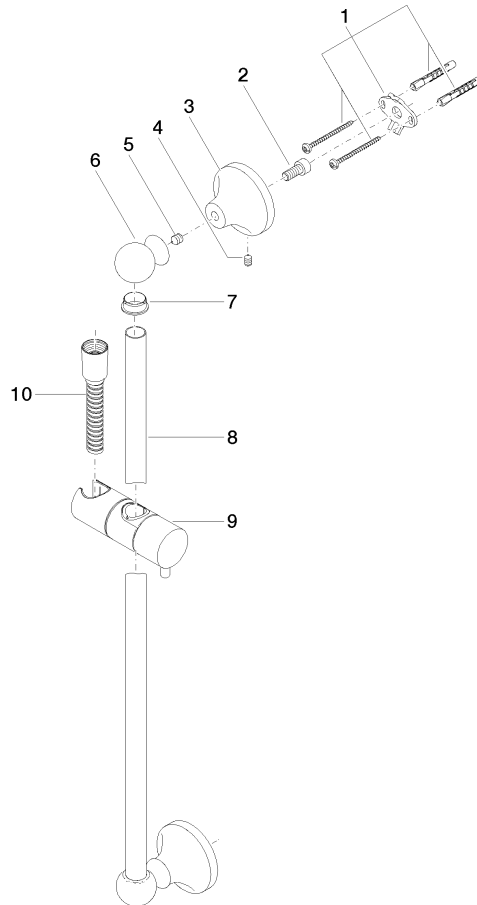

26 413 360

- slide bar
- Pipe diameter 18 mm
- rosette Ø 60 mm
- gauge 850 mm
- metal shower hose 1750mm with integrated anti-twist protection
- shower hose connector 1/2"
- WRAS 2009048

This article does not include a hand shower!

Required miscellaneous

MADISON Metal hand shower with porcelain insert (white) 28 002 970-28
FlowReduce - Brushed Durabross (23kt Gold) 0010

Recommended miscellaneous

MADISON Wall elbow - Brushed Durabross (23kt Gold) 28 450 410-28
 0010

Required miscellaneous

MADISON Hand shower 28 002 978-28
FlowReduce - Brushed Durabross (23kt Gold) 0010

- spray head Ø 95mm
- Hand shower see page {PAGE}
- Three settings: COMPACT RAIN, COMPACT SOFT FLOW, COMPACT AQUAPRESSURE FLOW, max. flow rate l/min (at 3 bar)

26 413 360

Certificates

WRAS_2009048.

26 413 360

Parts for other finishes can be found here: [Chrome](#)

Spare parts list

No.	Item Number	Name	Quantity used	Delivery time
1	90 17 20 708 00 90	fixing set	2	2
2	09 30 30 048 90	screw	2	2
3	09 17 20 016-28	holder	2	60
4	09 31 11 144 90	pin	2	2
5	09 31 11 002 90	pin	2	2
6	09 21 40 020-28	connection	2	20
7	09 18 40 009 90	sleeve	2	2
8	08 28 22 596-28	pipe	1	20
9	12 580 970-28	Slide unit - Brushed Durabron (23kt Gold)	1	20
10	28 204 970-28	Metal shower hose 1/2" x 1/2" x 1750 mm - Brushed Durabron (23kt Gold)	1	2