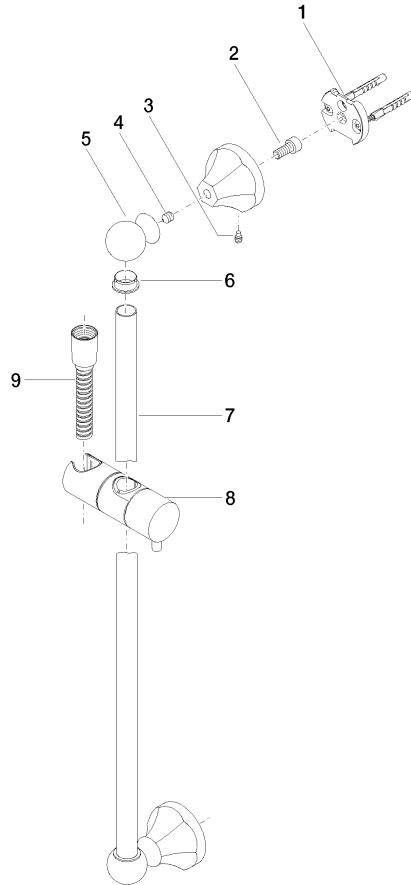

MADISON Shower set without hand shower - Brushed Platinum

MADISON

26 413 370

- slide bar
- Pipe diameter 18 mm
- rosettes Ø 60 mm
- gauge 850 mm
- metal shower hose 1750mm with integrated anti-twist protection
- shower hose connector 1/2"

Recommended miscellaneous

	Concealed adapter -	35 080 970-90 0010
--	----------------------------	-----------------------

Recommended miscellaneous

	MADISON Wall elbow - Brushed Platinum	28 450 370-06
--	--	---------------

Required miscellaneous

	MADISON Metal hand shower with porcelain insert (white) FlowReduce - Brushed Platinum	28 002 970-06 0010
--	--	-----------------------

Required miscellaneous

	MADISON Hand shower FlowReduce - Brushed Platinum	28 002 978-06 0010
	<ul style="list-style-type: none"> • spray head Ø 95mm • Hand shower see page {PAGE} • Three settings: COMPACT RAIN, COMPACT SOFT FLOW, COMPACT AQUAPRESSURE FLOW, max. flow rate l/min (at 3 bar) 	

26 413 370

Certificates

WRAS_2009048. IAPMO_4976 (1).

26 413 370

Spare parts list

No.	Item Number	Name	Quantity used	Delivery time
1	05 17 97 507 00 90	fixing set	2	2
2	09 30 30 048 90	screw	2	2
3	09 31 11 140 90	pin	2	60
4	09 31 11 002 90	pin	2	2
5	09 21 40 020-06	connection	2	60
6	09 18 40 009 90	sleeve	2	2
7	08 28 22 596-06	pipe	1	60
8	12 580 970-06	Slide unit - Brushed Platinum	1	10
9	28 204 970-06	Metal shower hose 1/2" x 1/2" x 1750 mm - Brushed Platinum	1	2