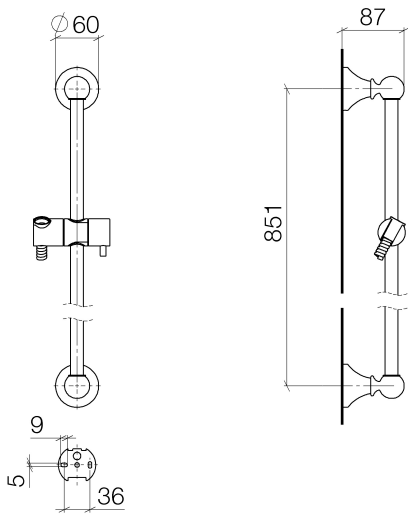

MADISON Shower set without hand shower - Brushed Platinum

MADISON

26 413 370

- slide bar
- Pipe diameter 18 mm
- rosettes Ø 60 mm
- gauge 850 mm
- metal shower hose 1750mm with integrated anti-twist protection
- shower hose connector 1/2"

Recommended miscellaneous

	Concealed adapter -	35 080 970-90 0010
--	----------------------------	-----------------------

Recommended miscellaneous

	MADISON Wall elbow - Brushed Platinum	28 450 370-06
--	--	---------------

Required miscellaneous

	MADISON Metal hand shower with porcelain insert (white) FlowReduce - Brushed Platinum	28 002 970-06 0010
--	--	-----------------------

Required miscellaneous

	MADISON Hand shower FlowReduce - Brushed Platinum	28 002 978-06 0010
	<ul style="list-style-type: none"> • spray head Ø 95mm • Hand shower see page {PAGE} • Three settings: COMPACT RAIN, COMPACT SOFT FLOW, COMPACT AQUAPRESSURE FLOW, max. flow rate l/min (at 3 bar) 	

26 413 370

Certificates

WRAS_2009048. IAPMO_4976 (1).

26 413 370

Spare parts list

No.	Item Number	Name	Quantity used	Delivery time
1	05 17 97 507 00 90	fixing set	2	2
2	09 30 30 048 90	screw	2	2
3	09 31 11 140 90	pin	2	60
4	09 31 11 002 90	pin	2	2
5	09 21 40 020-06	connection	2	60
6	09 18 40 009 90	sleeve	2	2
7	08 28 22 596-06	pipe	1	60
8	12 580 970-06	Slide unit - Brushed Platinum	1	10
9	28 204 970-06	Metal shower hose 1/2" x 1/2" x 1750 mm - Brushed Platinum	1	2