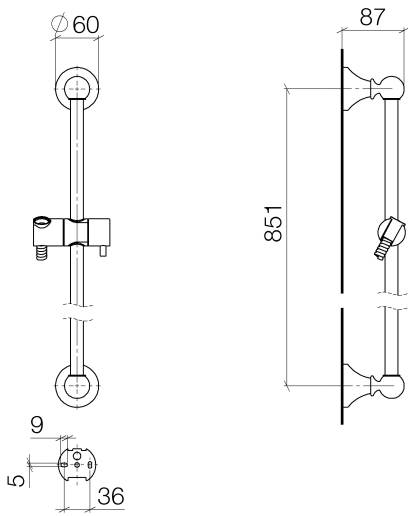

# MADISON Shower set without hand shower - Platinum

MADISON

26 413 370

- slide bar
- Pipe diameter 18 mm
- rosettes Ø 60 mm
- gauge 850 mm
- metal shower hose 1750mm with integrated anti-twist protection
- shower hose connector 1/2"

## Recommended miscellaneous

	<b>MADISON Wall elbow - Platinum</b>	28 450 370-08
--	--------------------------------------	---------------

## Required miscellaneous

	<b>MADISON Hand shower FlowReduce - Platinum</b>	28 002 978-08 0010
	<ul style="list-style-type: none"> <li>• spray head Ø 95mm</li> <li>• Hand shower see page {PAGE}</li> <li>• Three settings: COMPACT RAIN, COMPACT SOFT FLOW, COMPACT AQUAPRESSURE FLOW, max. flow rate l/min (at 3 bar)</li> </ul>	

26 413 370

Certificates

WRAS\_2009048. IAPMO\_4976 (1).

26 413 370

**Spare parts list**

No.	Item Number	Name	Quantity used	Delivery time
1	05 17 97 507 00 90	fixing set	2	2
2	09 30 30 048 90	screw	2	2
3	09 31 11 140 90	pin	2	60
4	09 31 11 002 90	pin	2	2
5	09 21 40 020-08	connection	2	60
6	09 18 40 009 90	sleeve	2	2
7	08 28 22 596-08	pipe	1	40
8	12 580 970-08	Slide unit - Platinum	1	40
9	28 204 970-08	Metal shower hose 1/2" x 1/2" x 1750 mm - Platinum	1	40