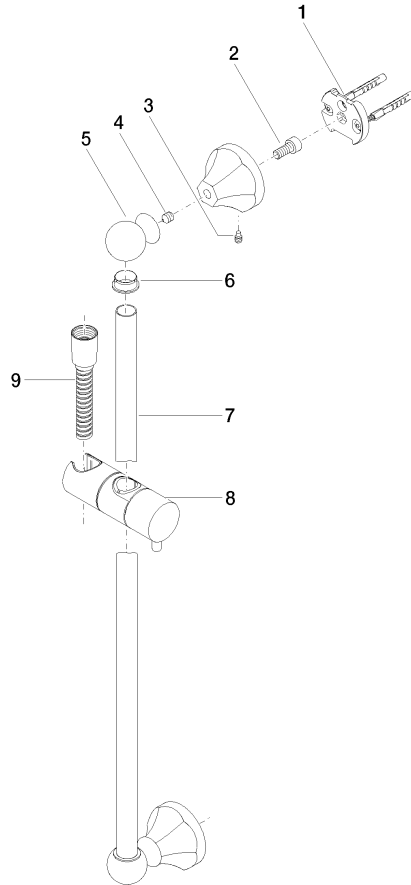

# MADISON Shower set without hand shower - Platinum

MADISON

26 413 370

- slide bar
- Pipe diameter 18 mm
- rosettes Ø 60 mm
- gauge 850 mm
- metal shower hose 1750mm with integrated anti-twist protection
- shower hose connector 1/2"

## Required miscellaneous

	<b>MADISON Metal hand shower with porcelain insert (white)</b>	28 002 970-08 0010
	<b>FlowReduce - Platinum</b>	

## Required miscellaneous

	<b>MADISON Hand shower FlowReduce - Platinum</b>	28 002 978-08 0010
	<ul style="list-style-type: none"> <li>• spray head Ø 95mm</li> <li>• Hand shower see page {PAGE}</li> <li>• Three settings: COMPACT RAIN, COMPACT SOFT FLOW, COMPACT AQUAPRESSURE FLOW, max. flow rate l/min (at 3 bar)</li> </ul>	

26 413 370

Certificates

WRAS\_2009048. IAPMO\_4976 (1).

26 413 370

**Spare parts list**

No.	Item Number	Name	Quantity used	Delivery time
1	05 17 97 507 00 90	fixing set	2	2
2	09 30 30 048 90	screw	2	2
3	09 31 11 140 90	pin	2	60
4	09 31 11 002 90	pin	2	2
5	09 21 40 020-08	connection	2	60
6	09 18 40 009 90	sleeve	2	2
7	08 28 22 596-08	pipe	1	40
8	12 580 970-08	Slide unit - Platinum	1	40
9	28 204 970-08	Metal shower hose 1/2" x 1/2" x 1750 mm - Platinum	1	40