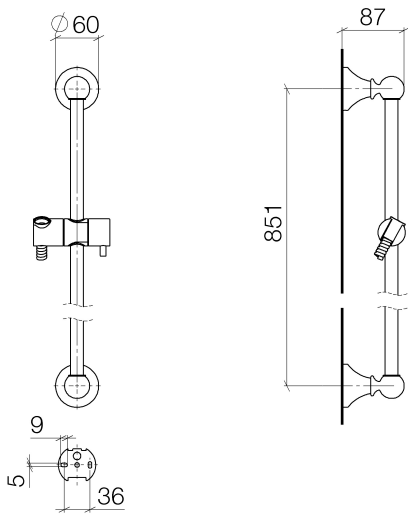

MADISON Shower set without hand shower - Durabron (23kt Gold)

MADISON

26 413 370

- slide bar
- Pipe diameter 18 mm
- rosettes Ø 60 mm
- gauge 850 mm
- metal shower hose 1750mm with integrated anti-twist protection
- shower hose connector 1/2"

Recommended miscellaneous

	Concealed adapter -	35 080 970-90 0010
--	----------------------------	-----------------------

Recommended miscellaneous

	MADISON Wall elbow - Durabron (23kt Gold)	28 450 370-09
--	--	---------------

Required miscellaneous

	MADISON Metal hand shower with porcelain insert (white) FlowReduce - Durabron (23kt Gold)	28 002 970-09 0010
--	--	-----------------------

Required miscellaneous

	MADISON Hand shower FlowReduce - Durabron (23kt Gold)	28 002 978-09 0010
<ul style="list-style-type: none"> • spray head Ø 95mm • Hand shower see page {PAGE} • Three settings: COMPACT RAIN, COMPACT SOFT FLOW, COMPACT AQUAPRESSURE FLOW, max. flow rate l/min (at 3 bar) 		

26 413 370

Certificates

WRAS_2009048. IAPMO_4976 (1).

26 413 370

Spare parts list

No.	Item Number	Name	Quantity used	Delivery time
1	05 17 97 507 00 90	fixing set	2	2
2	09 30 30 048 90	screw	2	2
3	09 31 11 140 90	pin	2	60
4	09 31 11 002 90	pin	2	2
5	09 21 40 020-09	connection	2	60
6	09 18 40 009 90	sleeve	2	2
7	08 28 22 596-09	pipe	1	60
8	12 580 970-09	slider	1	40
9	28 204 970-09	Metal shower hose 1/2" x 1/2" x 1750 mm - Durabronss (23kt Gold)	1	40