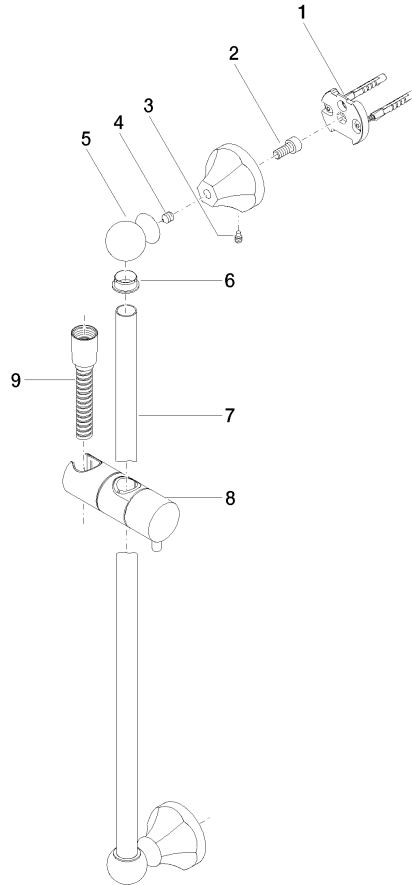

MADISON Shower set without hand shower - Durabron (23kt Gold)

MADISON

26 413 370

- slide bar
- Pipe diameter 18 mm
- rosettes Ø 60 mm
- gauge 850 mm
- metal shower hose 1750mm with integrated anti-twist protection
- shower hose connector 1/2"

Recommended miscellaneous

	Concealed adapter -	35 080 970-90 0010
--	----------------------------	-----------------------

Recommended miscellaneous

	MADISON Wall elbow - Durabron (23kt Gold)	28 450 370-09
--	--	---------------

Required miscellaneous

	MADISON Metal hand shower with porcelain insert (white) FlowReduce - Durabron (23kt Gold)	28 002 970-09 0010
--	--	-----------------------

Required miscellaneous

	MADISON Hand shower FlowReduce - Durabron (23kt Gold)	28 002 978-09 0010
<ul style="list-style-type: none"> • spray head Ø 95mm • Hand shower see page {PAGE} • Three settings: COMPACT RAIN, COMPACT SOFT FLOW, COMPACT AQUAPRESSURE FLOW, max. flow rate l/min (at 3 bar) 		

26 413 370

Certificates

WRAS_2009048. IAPMO_4976 (1).

26 413 370

Spare parts list

No.	Item Number	Name	Quantity used	Delivery time
1	05 17 97 507 00 90	fixing set	2	2
2	09 30 30 048 90	screw	2	2
3	09 31 11 140 90	pin	2	60
4	09 31 11 002 90	pin	2	2
5	09 21 40 020-09	connection	2	60
6	09 18 40 009 90	sleeve	2	2
7	08 28 22 596-09	pipe	1	60
8	12 580 970-09	slider	1	40
9	28 204 970-09	Metal shower hose 1/2" x 1/2" x 1750 mm - Durabronss (23kt Gold)	1	40