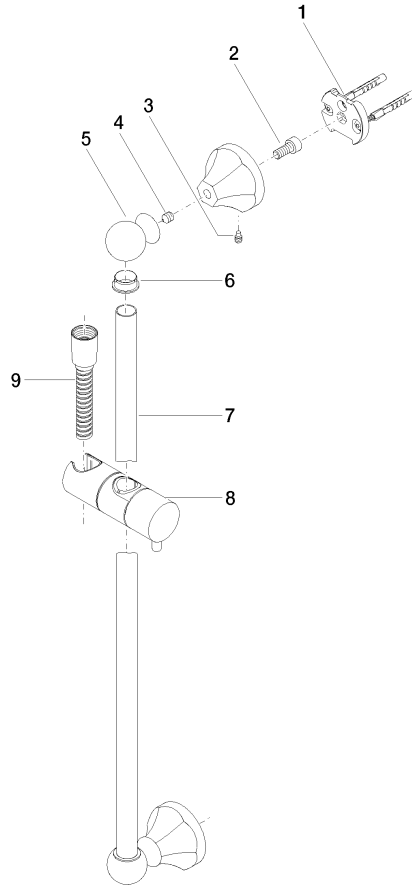

26 413 370

- slide bar
- Pipe diameter 18 mm
- rosettes Ø 60 mm
- gauge 850 mm
- metal shower hose 1750mm with integrated anti-twist protection
- shower hose connector 1/2"

This article does not include a hand shower!

**Required miscellaneous**

	<b>MADISON Metal hand shower with porcelain insert (white) FlowReduce - Brushed Durabron (23kt Gold)</b>	28 002 970-28 0010
--	--	-----------------------

**Required miscellaneous**

	<b>MADISON Hand shower FlowReduce - Brushed Durabron (23kt Gold)</b>	28 002 978-28 0010
<ul style="list-style-type: none"> <li>• spray head Ø 95mm</li> <li>• Hand shower see page {PAGE}</li> <li>• Three settings: COMPACT RAIN, COMPACT SOFT FLOW, COMPACT AQUAPRESSURE FLOW, max. flow rate l/min (at 3 bar)</li> </ul>		

26 413 370

Certificates

WRAS\_2009048.

26 413 370

**Spare parts list**

No.	Item Number	Name	Quantity used	Delivery time
1	05 17 97 507 00 90	fixing set	2	2
2	09 30 30 048 90	screw	2	2
3	09 31 11 140 90	pin	2	60
4	09 31 11 002 90	pin	2	2
5	09 21 40 020-28	connection	2	20
6	09 18 40 009 90	sleeve	2	2
7	08 28 22 596-28	pipe	1	20
8	12 580 970-28	Slide unit - Brushed Durabronz (23kt Gold)	1	20
9	28 204 970-28	Metal shower hose 1/2" x 1/2" x 1750 mm - Brushed Durabronz (23kt Gold)	1	2