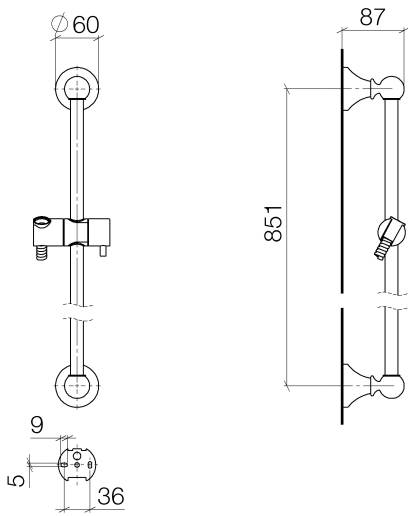

26 413 370

- slide bar
- Pipe diameter 18 mm
- rosettes Ø 60 mm
- gauge 850 mm
- metal shower hose 1750mm with integrated anti-twist protection
- shower hose connector 1/2"

This article does not include a hand shower!

**Recommended miscellaneous**

	<b>Concealed adapter -</b>	35 080 970-90 0010
--	----------------------------	-----------------------

**Recommended miscellaneous**

	<b>MADISON Wall elbow - Brushed Durabron (23kt Gold)</b>	28 450 370-28
--	--	---------------

	<b>MADISON Hand shower FlowReduce - Brushed Durabron (23kt Gold)</b>	28 002 978-28 0010
<ul style="list-style-type: none"> <li>• spray head Ø 95mm</li> <li>• Hand shower see page {PAGE}</li> <li>• Three settings: COMPACT RAIN, COMPACT SOFT FLOW, COMPACT AQUAPRESSURE FLOW, max. flow rate l/min (at 3 bar)</li> </ul>		

26 413 370

Certificates

WRAS\_2009048.

26 413 370

**Spare parts list**

No.	Item Number	Name	Quantity used	Delivery time
1	05 17 97 507 00 90	fixing set	2	2
2	09 30 30 048 90	screw	2	2
3	09 31 11 140 90	pin	2	60
4	09 31 11 002 90	pin	2	2
5	09 21 40 020-28	connection	2	20
6	09 18 40 009 90	sleeve	2	2
7	08 28 22 596-28	pipe	1	20
8	12 580 970-28	Slide unit - Brushed Durabronz (23kt Gold)	1	20
9	28 204 970-28	Metal shower hose 1/2" x 1/2" x 1750 mm - Brushed Durabronz (23kt Gold)	1	2