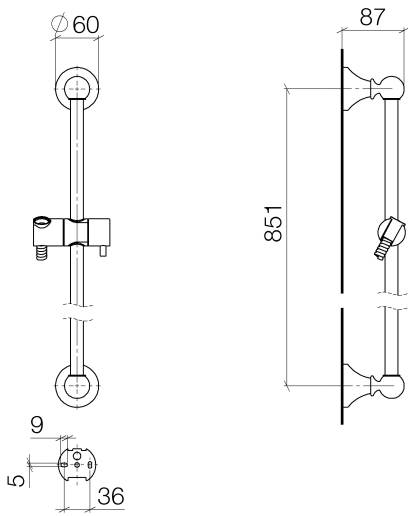

26 413 370

- slide bar
- Pipe diameter 18 mm
- rosettes Ø 60 mm
- gauge 850 mm
- metal shower hose 1750mm with integrated anti-twist protection
- shower hose connector 1/2"

This article does not include a hand shower!

Recommended miscellaneous

	Concealed adapter -	35 080 970-90 0010
--	----------------------------	-----------------------

Required miscellaneous

	MADISON Hand shower FlowReduce - Brushed Dark Platinum	28 002 978-99 0010
	<ul style="list-style-type: none"> • spray head Ø 95mm • Hand shower see page {PAGE} • Three settings: COMPACT RAIN, COMPACT SOFT FLOW, COMPACT AQUAPRESSURE FLOW, max. flow rate l/min (at 3 bar) 	

26 413 370

Certificates

WRAS_2009048. IAPMO_4976 (1).

26 413 370

Spare parts list

No.	Item Number	Name	Quantity used	Delivery time
1	05 17 97 507 00 90	fixing set	2	2
2	09 30 30 048 90	screw	2	2
3	09 31 11 140 90	pin	2	60
4	09 31 11 002 90	pin	2	2
5	09 21 40 020-99	connection	2	30
6	09 18 40 009 90	sleeve	2	2
7	08 28 22 596-99	pipe	1	30
8	12 580 970-99	Slide unit - Brushed Dark Platinum	1	30
9	28 204 970-99	Metal shower hose 1/2" x 1/2" x 1750 mm - Brushed Dark Platinum	1	2