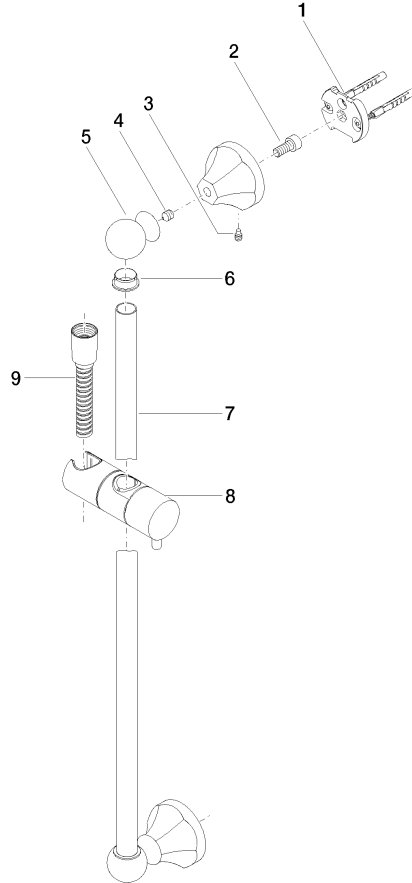

26 413 370

- slide bar
- Pipe diameter 18 mm
- rosettes Ø 60 mm
- gauge 850 mm
- metal shower hose 1750mm with integrated anti-twist protection
- shower hose connector 1/2"

This article does not include a hand shower!

Recommended miscellaneous

	Concealed adapter -	35 080 970-90 0010
--	----------------------------	-----------------------

Required miscellaneous

	MADISON Hand shower FlowReduce - Brushed Dark Platinum	28 002 978-99 0010
	<ul style="list-style-type: none"> • spray head Ø 95mm • Hand shower see page {PAGE} • Three settings: COMPACT RAIN, COMPACT SOFT FLOW, COMPACT AQUAPRESSURE FLOW, max. flow rate l/min (at 3 bar) 	

Required miscellaneous

	MADISON Metal hand shower with porcelain insert (white) FlowReduce - Brushed Dark Platinum	28 002 970-99 0010
--	---	-----------------------

Recommended miscellaneous

	MADISON Wall elbow - Brushed Dark Platinum	28 450 370-99
--	---	---------------

26 413 370

Certificates

WRAS_2009048. IAPMO_4976 (1).

26 413 370

Spare parts list

No.	Item Number	Name	Quantity used	Delivery time
1	05 17 97 507 00 90	fixing set	2	2
2	09 30 30 048 90	screw	2	2
3	09 31 11 140 90	pin	2	60
4	09 31 11 002 90	pin	2	2
5	09 21 40 020-99	connection	2	30
6	09 18 40 009 90	sleeve	2	2
7	08 28 22 596-99	pipe	1	30
8	12 580 970-99	Slide unit - Brushed Dark Platinum	1	30
9	28 204 970-99	Metal shower hose 1/2" x 1/2" x 1750 mm - Brushed Dark Platinum	1	2