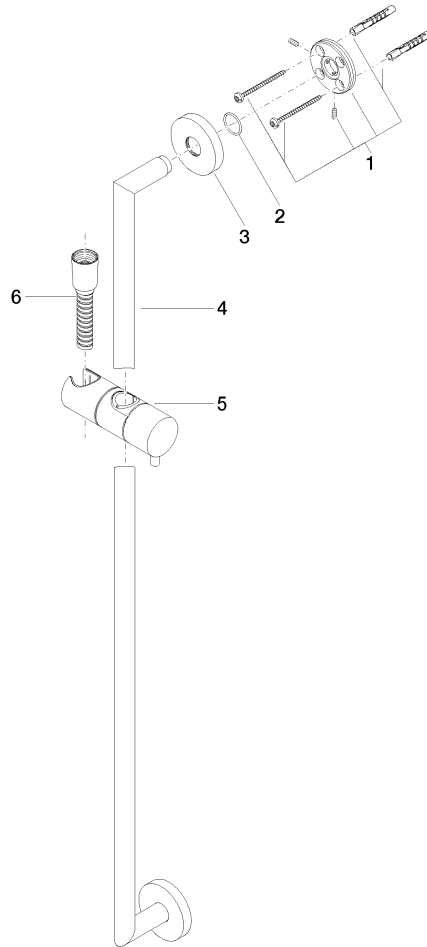

Shower set without hand shower - Chrome

TARA

26 413 625

Fits: TARA, META

- slide bar
- Pipe diameter 18 mm
- rosette Ø 55 mm
- gauge 800 mm
- metal shower hose 1750mm with integrated anti-twist protection
- shower hose connector 3/8"

Recommended miscellaneous

	Concealed adapter -	35 080 970-90 0010
--	----------------------------	-----------------------

Required miscellaneous

	Hand shower FlowReduce - Chrome	28 016 979-00 0010
--	--	-----------------------

Required miscellaneous

	Hand shower FlowReduce - Chrome	28 012 979-00 0010
--	--	-----------------------

26 413 625

mm [inches]

Certificates

WRAS_2009048. ACS_20 ACC LY 738. IAPMO_4976 (4).

26 413 625

Spare parts list

No.	Item Number	Name	Quantity used	Delivery time
1	05 17 62 500 00 90	fixing set	2	2
2	90 14 10 032 00 90	seal	2	2
3	08 27 62 500-00	rosette	2	10
4	05 28 22 590 01-00	bar	1	10
5	12 580 970-00	Slide unit - Chrome	1	10
6	28 322 970-00	Metal shower hose 1/2" x 3/8" x 1750 mm - Chrome	1	2