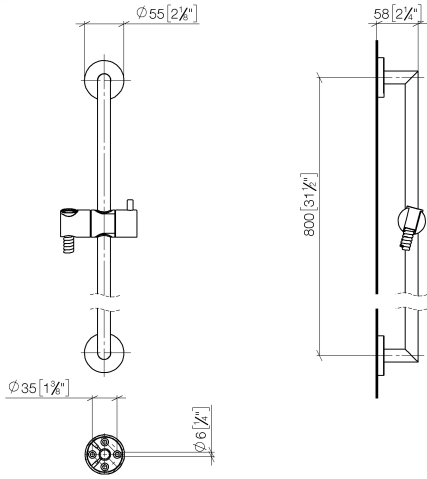

Shower set without hand shower - Chrome

TARA

26 413 625

Fits: TARA, META

- slide bar
- Pipe diameter 18 mm
- rosette Ø 55 mm
- gauge 800 mm
- metal shower hose 1750mm with integrated anti-twist protection
- shower hose connector 3/8"

Required miscellaneous

	Hand shower FlowReduce - Chrome	28 018 979-00 0010
--	--	-----------------------

Recommended miscellaneous

	Wall elbow - Chrome	28 450 625-00
--	----------------------------	---------------

Required miscellaneous

	Hand shower FlowReduce - Chrome	28 012 979-00 0010
--	--	-----------------------

26 413 625

mm [inches]

Certificates

WRAS_2009048. ACS_20 ACC LY 738. IAPMO_4976 (4).

26 413 625

Spare parts list

No.	Item Number	Name	Quantity used	Delivery time
1	05 17 62 500 00 90	fixing set	2	2
2	90 14 10 032 00 90	seal	2	2
3	08 27 62 500-00	rosette	2	10
4	05 28 22 590 01-00	bar	1	10
5	12 580 970-00	Slide unit - Chrome	1	10
6	28 322 970-00	Metal shower hose 1/2" x 3/8" x 1750 mm - Chrome	1	2