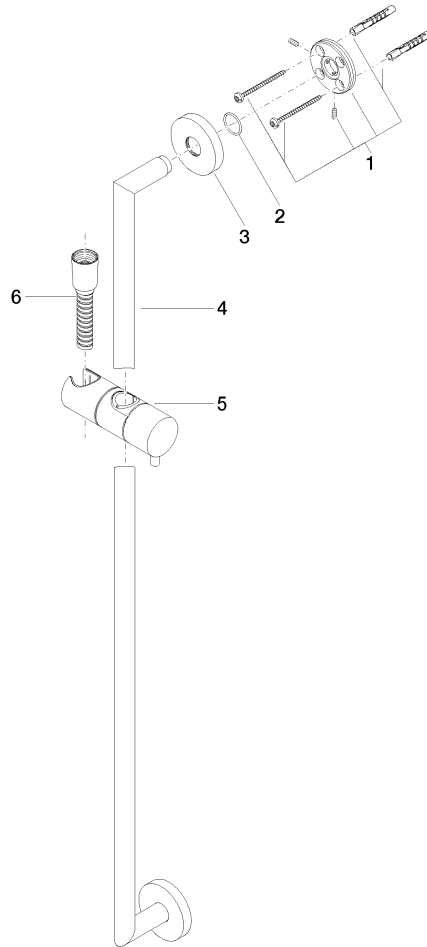

Shower set without hand shower - Brushed Platinum

TARA

26 413 625

Fits: TARA, META

- slide bar
- Pipe diameter 18 mm
- rosette Ø 55 mm
- gauge 800 mm
- metal shower hose 1750mm with integrated anti-twist protection
- shower hose connector 3/8"
- WRAS 2009048

Recommended miscellaneous

	Concealed adapter -	35 080 970-90 0010
--	----------------------------	-----------------------

Required miscellaneous

	Hand shower FlowReduce - Brushed Platinum	28 016 979-06 0010
--	--	-----------------------

Required miscellaneous

	Hand shower FlowReduce - Brushed Platinum	28 012 979-06 0010
--	--	-----------------------

26 413 625

mm [inches]

Certificates

WRAS_2009048. ACS_20 ACC LY 738. IAPMO_4976 (4).

26 413 625

Spare parts list

No.	Item Number	Name	Quantity used	Delivery time
1	05 17 62 500 00 90	fixing set	2	2
2	90 14 10 032 00 90	seal	2	2
3	08 27 62 500-06	rosette	2	10
4	05 28 22 590 01-06	bar	1	10
5	12 580 970-06	Slide unit - Brushed Platinum	1	10
6	28 322 970-06	Metal shower hose 1/2" x 3/8" x 1750 mm - Brushed Platinum	1	2