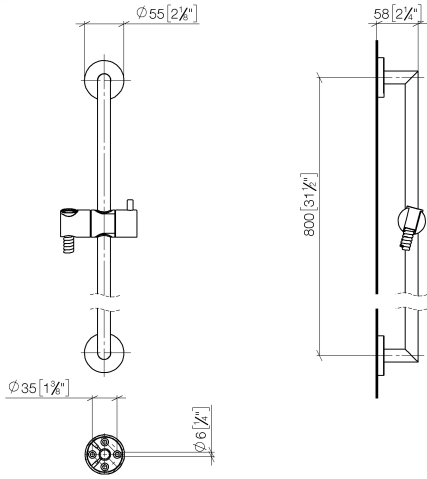

Shower set without hand shower - Brushed Platinum

TARA

26 413 625

Fits: TARA, META

- slide bar
- Pipe diameter 18 mm
- rosette Ø 55 mm
- gauge 800 mm
- metal shower hose 1750mm with integrated anti-twist protection
- shower hose connector 3/8"
- WRAS 2009048

Required miscellaneous

	Hand shower FlowReduce - Brushed Platinum	28 012 979-06 0010
--	--	-----------------------

26 413 625

mm [inches]

Certificates

WRAS_2009048. ACS_20 ACC LY 738. IAPMO_4976 (4).

26 413 625

Spare parts list

No.	Item Number	Name	Quantity used	Delivery time
1	05 17 62 500 00 90	fixing set	2	2
2	90 14 10 032 00 90	seal	2	2
3	08 27 62 500-06	rosette	2	10
4	05 28 22 590 01-06	bar	1	10
5	12 580 970-06	Slide unit - Brushed Platinum	1	10
6	28 322 970-06	Metal shower hose 1/2" x 3/8" x 1750 mm - Brushed Platinum	1	2