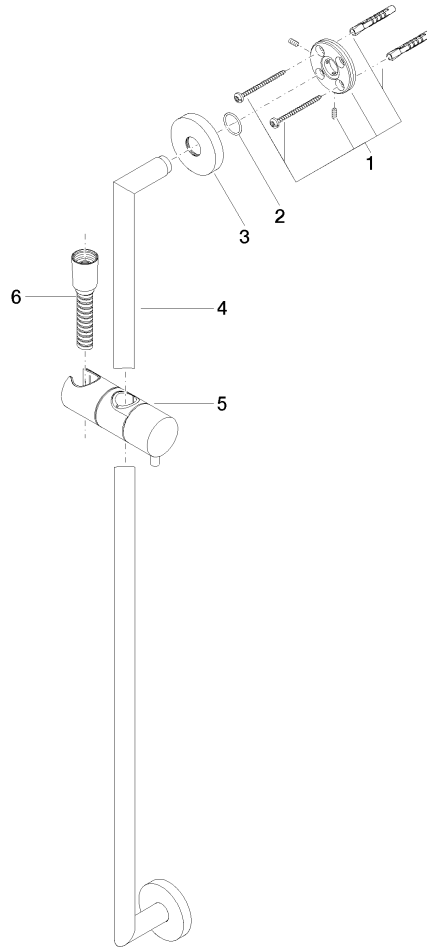

Shower set without hand shower - Platinum

TARA

26 413 625

Fits: TARA, META

- slide bar
- Pipe diameter 18 mm
- rosette Ø 55 mm
- gauge 800 mm
- metal shower hose 1750mm with integrated anti-twist protection
- shower hose connector 3/8"

This article does not include a hand shower!

NOTE: Hand shower sold separately. Please see hand shower options under the miscellaneous articles section of each series.

	Platinum	26 413 625-08
	Chrome	26 413 625-00
	Brushed Platinum	26 413 625-06
	Dark Chrome	26 413 625-19
	Light Gold	26 413 625-26
	Brushed Light Gold	26 413 625-27
	Brushed Durabronze (23kt Gold)	26 413 625-28
	Matte Black	26 413 625-33
	Brushed Bronze	26 413 625-42
	Brushed Champagne (22kt Gold)	26 413 625-46
	Champagne (22kt Gold)	26 413 625-47
	Brushed Chrome	26 413 625-93
	Brushed Dark Platinum	26 413 625-99

26 413 625

mm [inches]

Certificates

WRAS_2009048. ACS_20 ACC LY 738. IAPMO_4976 (4).

26 413 625

Parts for other finishes can be found here: [Chrome](#)

Spare parts list

No.	Item Number	Name	Quantity used	Delivery time
1	05 17 62 500 00 90	fixing set	2	2
2	90 14 10 032 00 90	seal	2	2
3	08 27 62 500-08	rosette	2	40
4	05 28 22 590 01-08	bar	1	40
5	12 580 970-08	Slide unit - Platinum	1	40
6	28 322 970-08	Metal shower hose 1/2" x 3/8" x 1750 mm - Platinum	1	40