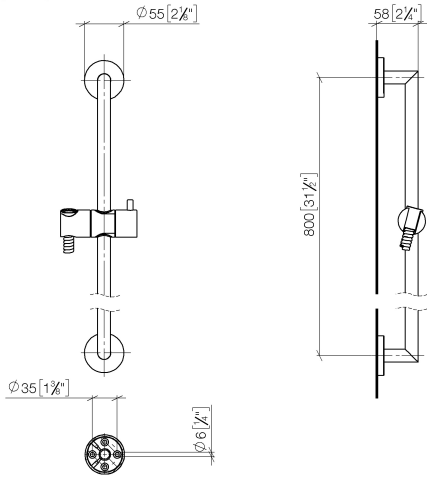

Shower set without hand shower - Platinum

TARA

26 413 625

Fits: TARA, META

- slide bar
- Pipe diameter 18 mm
- rosette Ø 55 mm
- gauge 800 mm
- metal shower hose 1750mm with integrated anti-twist protection
- shower hose connector 3/8"

26 413 625

mm [inches]

Certificates

WRAS_2009048. ACS_20 ACC LY 738. IAPMO_4976 (4).

26 413 625

Parts for other finishes can be found here: [Chrome](#)

Spare parts list

No.	Item Number	Name	Quantity used	Delivery time
1	05 17 62 500 00 90	fixing set	2	2
2	90 14 10 032 00 90	seal	2	2
3	08 27 62 500-08	rosette	2	40
4	05 28 22 590 01-08	bar	1	40
5	12 580 970-08	Slide unit - Platinum	1	40
6	28 322 970-08	Metal shower hose 1/2" x 3/8" x 1750 mm - Platinum	1	40